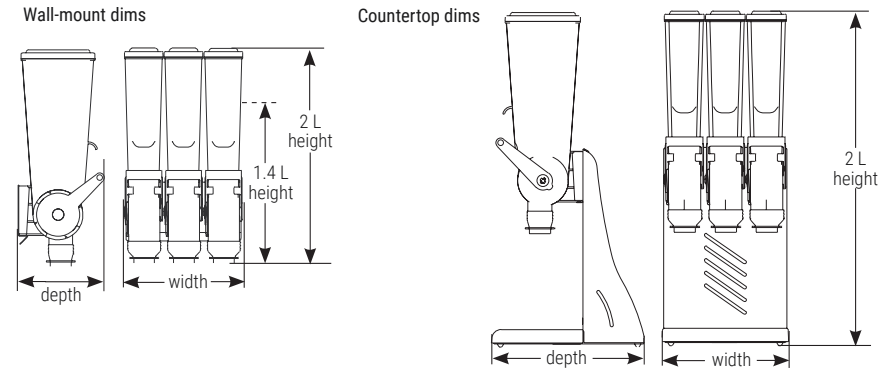

COUNTERTOP

2 L Double
88730

2 L Triple
88740

Precisely portion patron-pleasing toppings.

SLIMLINE™ DISPENSERS MODEL: DFD

Server model DFD SlimLine™ dry food dispenser accurately portions free-flowing dry foods like candies, toppings and mix-ins. Units available in 1.4L or 2L capacity, various configurations ranging from 1 to 4 containers, lift off lids, (4) sets of color-coded portion trays and a corresponding 18 gauge stainless steel mounting bracket or countertop stand. Two-year warranty.

order amt	model/item	description	holds/capacity	dimensions (H x W x D)	weight
<input type="checkbox"/>	DFD 88750	wall-mount, single	(1) 2 L	17 17/32" x 3 3/16" x 6 15/16"	5 lb
<input type="checkbox"/>	DFD 88760	wall-mount, double	(2) 2 L	17 17/32" x 6 7/16" x 6 15/16"	8 lb
<input type="checkbox"/>	DFD 88770	wall-mount, triple	(3) 2 L	17 17/32" x 9 11/16" x 6 15/16"	12 lb
<input type="checkbox"/>	DFD 88780	wall-mount, quad	(4) 2 L	17 17/32" x 12 15/16" x 6 15/16"	16 lb
<input type="checkbox"/>	DFD 88730	countertop, double	(2) 2 L	26 1/2" x 6 3/4" x 12 1/16"	16 lb
<input type="checkbox"/>	DFD 88740	countertop, triple	(3) 2 L	26 1/2" x 10" x 12 1/16"	22 lb
<input type="checkbox"/>	DFD 89264	wall-mount, single	(1) 1.4 L	13 19/32" x 3 3/16" x 6 15/16"	5 lb
<input type="checkbox"/>	DFD 89266	wall-mount, triple	(3) 1.4 L	13 19/32" x 9 11/16" x 6 15/16"	12 lb
<input type="checkbox"/>	DFD 89267	wall-mount, quad	(4) 1.4 L	13 19/32" x 12 15/16" x 6 15/16"	16 lb