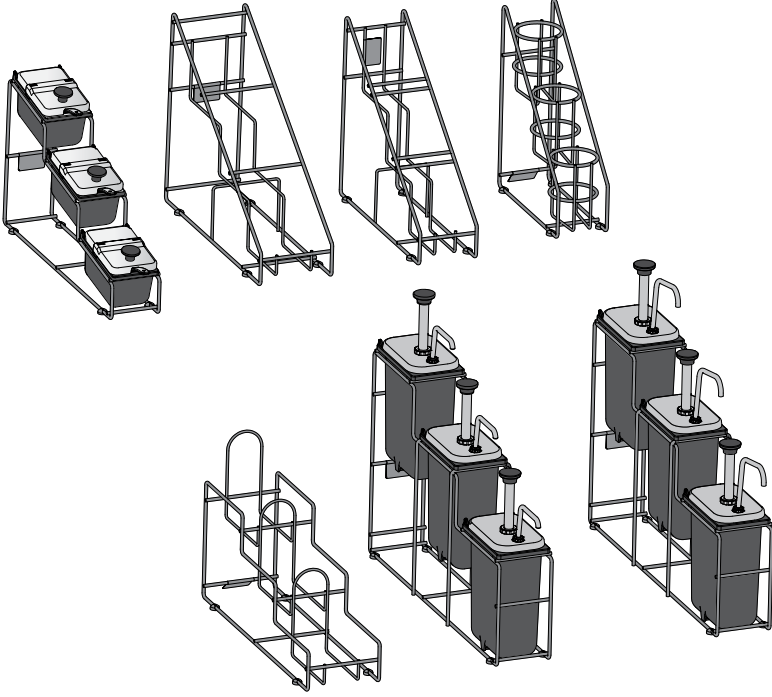

WIRESWISE® ORGANIZERS

MODEL:
WW

Thank You

for purchasing from our Wirewise®
line of space saving tiered racking.
The lightweight yet durable wire-frame allows
you to hold more product in a small footprint
for an operationally efficient use of space.

SMALL FOOTPRINT. SAVE SPACE.

BEFORE USE...

Make sure the four RUBBER FEET are in place on the bottom of the wire rack.

The non-skid feet on your WireWise™ keep it from sliding and prevent scratches on your counter tops.