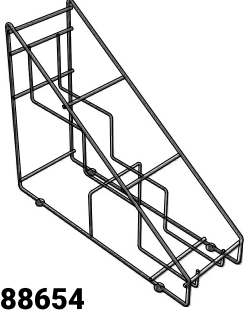

1/9 SIZE LID	87253
1/9 SIZE JAR, 3.5" DEEP, BLACK	87202
SPOON, 1/2 OZ	85156

87907
Includes (3) each
jars & fountain pumps

FOUNTAIN PUMP, FP-V	82120
FOUNTAIN JAR, BLACK	83149

87909
3 tier rack only
holds jars & pumps (not included)

87908
Includes (3) each
jars & condiment pumps

CONDIMENT PUMP CP-F	83330
FOUNTAIN JAR, BLACK	83149

WIRESWISE® ORGANIZERS

88662
Chip rack

88652
Holds (3) round bottles
up to 1 liter each

88654
Holds (3) 1 gallon jugs,
round or square

88656
Holds (3) 64 oz square jugs

WIRESWISE™ LINK KIT

Clip two organizers together
to form one.

Order 4 pk kit 88716

NEED HELP?

Server Products Inc.
3601 Pleasant Hill Road
Richfield, WI 53076 USA

Chat with us!
spsales@server-products.com
262.628.5600 | 800.558.8722