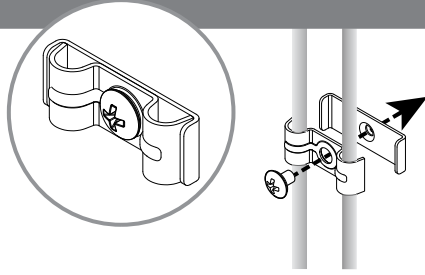

87908
Includes (3) each
jars & condiment pumps

CONDIMENT PUMP CP-F	83330
FOUNTAIN JAR, BLACK	83149

WIRESWISE® ORGANIZERS

88662
Chip rack

88652
Holds (3) round bottles
up to 1 liter each

88654
Holds (3) 1 gallon jugs,
round or square

88656
Holds (3) 64 oz square jugs

WIRESWISE™ LINK KIT

Clip two organizers together
to form one.

Order 4 pk kit 88716

NEED HELP?

Server Products Inc.
3601 Pleasant Hill Road
Richfield, WI 53076 USA

Chat with us!
spsales@server-products.com
262.628.5600 | 800.558.8722