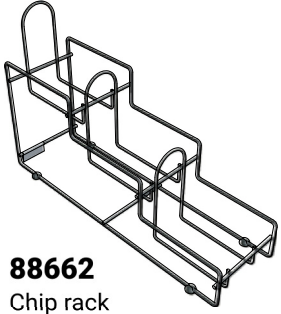

WIRESWISE® ORGANIZERS

88662
Chip rack