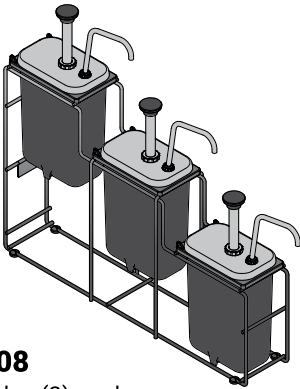

1/9 SIZE LID	87253
1/9 SIZE JAR, 3.5" DEEP, BLACK	87202
SPOON, 1/2 OZ	85156

87907
Includes (3) each
jars & fountain pumps

FOUNTAIN PUMP, FP-V	82120
FOUNTAIN JAR, BLACK	83149

87909
3 tier rack only
holds jars & pumps (not included)