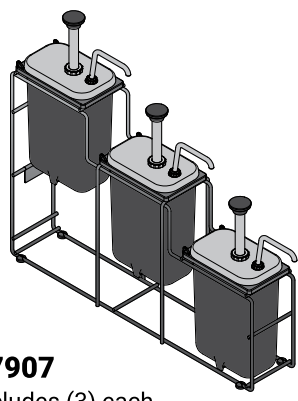

AIR DRY all parts fully.

YES!

Use dishwashing soap and hot water

The WireWise™ is finished with powder coated paint. Treat it with care by washing only with a non-abrasive cleaner.

88711
Includes (3) each combos
of 1/9-jars, lids & spoons

1/9 SIZE LID	87253
1/9 SIZE JAR, 3.5" DEEP, BLACK	87202
SPOON, 1/2 OZ	85156

87907
Includes (3) each
jars & fountain pumps

FOUNTAIN PUMP, FP-V	82120
FOUNTAIN JAR, BLACK	83149

87909
3 tier rack only
holds jars & pumps (not included)