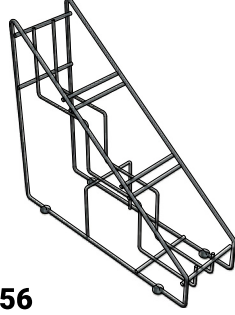

1/9 SIZE LID	87253
1/9 SIZE JAR, 3.5" DEEP, BLACK	87202
SPOON, 1/2 OZ	85156

87907
Includes (3) each
jars & fountain pumps

FOUNTAIN PUMP, FP-V	82120
FOUNTAIN JAR, BLACK	83149

87909
3 tier rack only
holds jars & pumps (not included)

87908
Includes (3) each
jars & condiment pumps

CONDIMENT PUMP CP-F	83330
FOUNTAIN JAR, BLACK	83149

WIRESWISE® ORGANIZERS

88662
Chip rack

88652
Holds (3) round bottles
up to 1 liter each

88654
Holds (3) 1 gallon jugs,
round or square

88656
Holds (3) 64 oz square jugs

WIRESWISE™ LINK KIT

Clip two organizers together
to form one.

Order 4 pk kit 88716

NEED HELP?

Server Products Inc.
3601 Pleasant Hill Road
Richfield, WI 53076 USA

Chat with us!
spsales@server-products.com
262.628.5600 | 800.558.8722