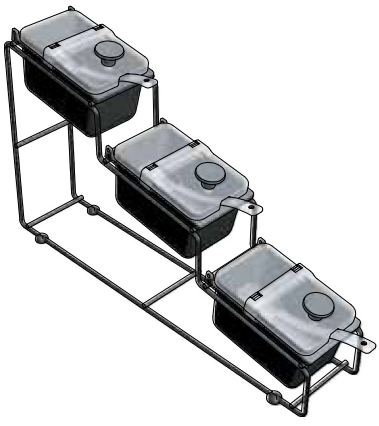

SMALL FOOTPRINT. SAVE SPACE.

BEFORE USE...

Make sure the four RUBBER FEET are in place on the bottom of the wire rack.

The non-skid feet on your WireWise™ keep it from sliding and prevent scratches on your counter tops.

AIR DRY all parts fully.

YES!

Use dishwashing soap and hot water

The WireWise™ is finished with powder coated paint. Treat it with care by washing only with a non-abrasive cleaner.

88711
Includes (3) each combos
of 1/9-jars, lids & spoons

1/9 SIZE LID	87253
1/9 SIZE JAR, 3.5" DEEP, BLACK	87202
SPOON, 1/2 OZ	85156

87907
Includes (3) each
jars & fountain pumps

FOUNTAIN PUMP, FP-V	82120
FOUNTAIN JAR, BLACK	83149

87909
3 tier rack only
holds jars & pumps (not included)