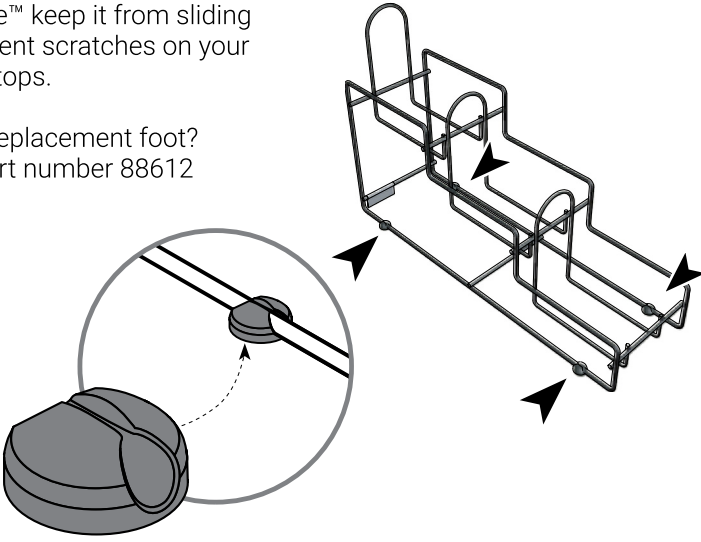

BEFORE USE...

Make sure the four RUBBER FEET are in place on the bottom of the wire rack.

The non-skid feet on your WireWise™ keep it from sliding and prevent scratches on your counter tops.

Need a replacement foot?
Order part number 88612

CLEANING

CLEAN with dishwashing detergent and hot water.

RINSE fully with clear water.

SANITIZE all parts according to local sanitization requirements. All parts in contact with food must be sanitized.

AIR DRY all parts fully.