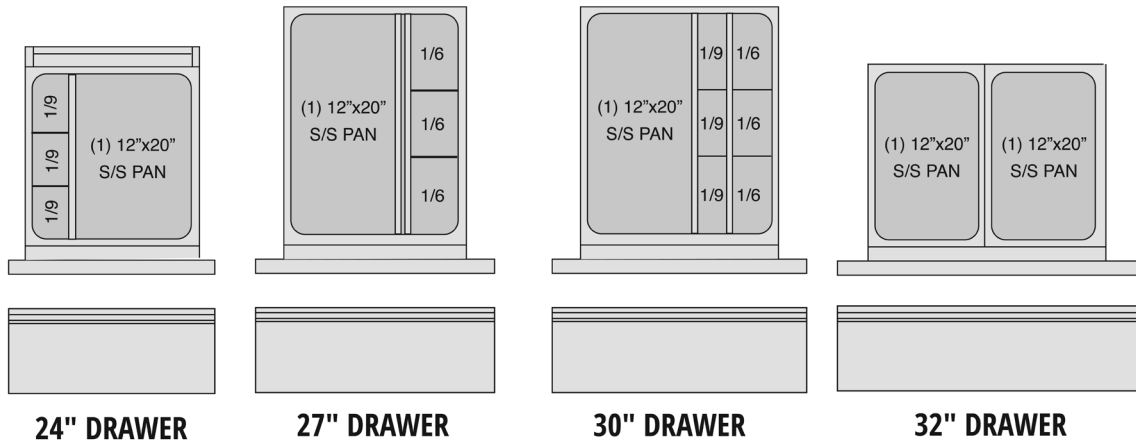

### Freezer Models

- 4524NP - Flat Top with Stainless Steel Doors
- 4527NP - Flat Top with Stainless Steel Doors
- 4532NP - Flat Top with Stainless Steel Doors
- 4548NP - Flat Top with Stainless Steel Doors
- 4560NP - Flat Top with Stainless Steel Doors
- 4572NP - Flat Top with Stainless Steel Doors
- ST4524NP - Backsplash with Stainless Steel Doors
- ST4527NP - Backsplash with Stainless Steel Doors
- ST4532NP - Backsplash with Stainless Steel Doors
- ST4548NP - Backsplash with Stainless Steel Doors
- ST4560NP - Backsplash with Stainless Steel Doors
- ST4572NP - Backsplash with Stainless Steel Doors
- D4524NP - Flat Top with Stainless Steel Drawers
- D4527NP - Flat Top with Stainless Steel Drawers
- D4532NP - Flat Top with Stainless Steel Drawers
- D4548NP - Flat Top with Stainless Steel Drawers
- D4560NP - Flat Top with Stainless Steel Drawers
- D4572NP - Flat Top with Stainless Steel Drawers
- STD4524NP - Backsplash with Stainless Steel Drawers
- STD4527NP - Backsplash with Stainless Steel Drawers
- STD4532NP - Backsplash with Stainless Steel Drawers
- STD4548NP - Backsplash with Stainless Steel Drawers
- STD4560NP - Backsplash with Stainless Steel Drawers
- STD4572NP - Backsplash with Stainless Steel Drawers

## Specifications

Model	V/Hz/Ph	Nema plug
All	115/60/1	5-15P

Model Size	Length	Depth	Standard 5" Caster Height	Optional 3" Caster Height	Optional Work Height
24	24.12" (61cm)	31.50" (80cm)	36" (91cm)	34" (86cm)	32" (81cm)
27	27.12" (69cm)				
32	32.12" (81.5cm)				
48	48.12" (122cm)				
60	60.12" (152.5cm)				
72	72.12" (183cm)				