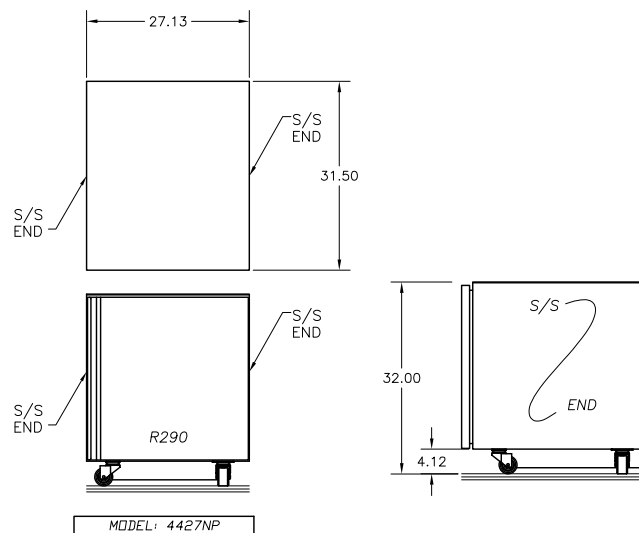

Optional 32" Work Height Unit

Welbilt reserves the right to make changes to the design or specifications without prior notice.