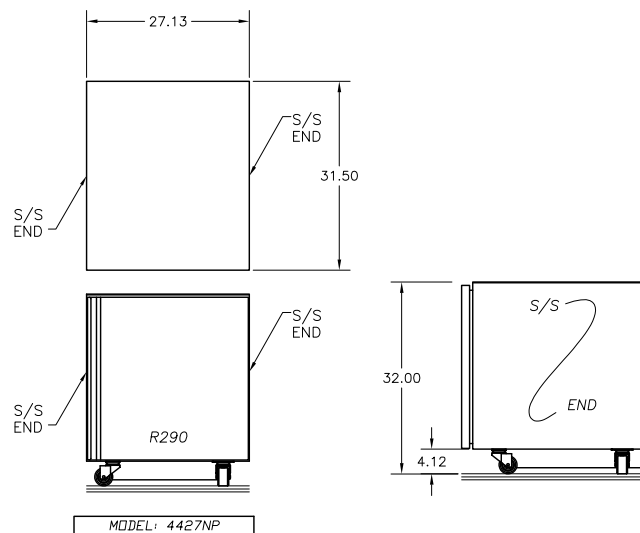

Specifications

Model	V/Hz/Ph	Nema plug
All	115/60/1	5-15P

Model Size	Length	Depth	Standard 5" Caster Height	Optional 3" Caster Height	Optional Work Height
24	24.12" (61cm)	31.50" (80cm)	36" (91cm)	34" (86cm)	32" (81cm)
27	27.12" (69cm)				
32	32.12" (81.5cm)				
48	48.12" (122cm)				
60	60.12" (152.5cm)				
72	72.12" (183cm)				

Optional 32" Work Height Unit

Welbilt reserves the right to make changes to the design or specifications without prior notice.