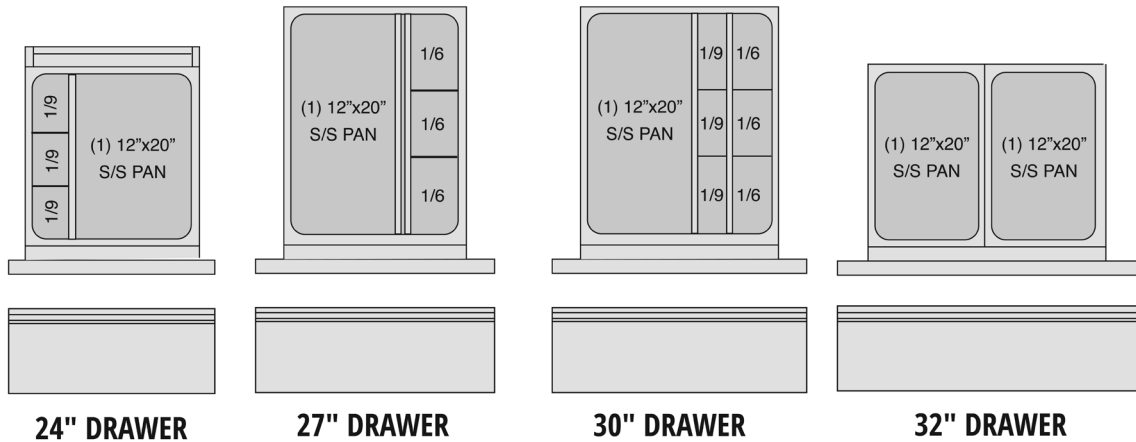

Project _____
Item _____
Quantity _____
CSI Section 11400
Approved _____
Date _____

4500NP

Front-Breathing Self-Contained Undercounter/Worktop

Freezer Models

- 4524NP - Flat Top with Stainless Steel Doors
- 4527NP - Flat Top with Stainless Steel Doors
- 4532NP - Flat Top with Stainless Steel Doors
- 4548NP - Flat Top with Stainless Steel Doors
- 4560NP - Flat Top with Stainless Steel Doors
- 4572NP - Flat Top with Stainless Steel Doors
- ST4524NP - Backsplash with Stainless Steel Doors
- ST4527NP - Backsplash with Stainless Steel Doors
- ST4532NP - Backsplash with Stainless Steel Doors
- ST4548NP - Backsplash with Stainless Steel Doors
- ST4560NP - Backsplash with Stainless Steel Doors
- ST4572NP - Backsplash with Stainless Steel Doors
- D4524NP - Flat Top with Stainless Steel Drawers
- D4527NP - Flat Top with Stainless Steel Drawers
- D4532NP - Flat Top with Stainless Steel Drawers
- D4548NP - Flat Top with Stainless Steel Drawers
- D4560NP - Flat Top with Stainless Steel Drawers
- D4572NP - Flat Top with Stainless Steel Drawers
- STD4524NP - Backsplash with Stainless Steel Drawers
- STD4527NP - Backsplash with Stainless Steel Drawers
- STD4532NP - Backsplash with Stainless Steel Drawers
- STD4548NP - Backsplash with Stainless Steel Drawers
- STD4560NP - Backsplash with Stainless Steel Drawers
- STD4572NP - Backsplash with Stainless Steel Drawers

Specifications

Model	V/Hz/Ph	Nema plug
All	115/60/1	5-15P

Model Size	Length	Depth	Standard 5" Caster Height	Optional 3" Caster Height	Optional Work Height
24	24.12" (61cm)	31.50" (80cm)	36" (91cm)	34" (86cm)	32" (81cm)
27	27.12" (69cm)				
32	32.12" (81.5cm)				
48	48.12" (122cm)				
60	60.12" (152.5cm)				
72	72.12" (183cm)				

Optional 32" Work Height Unit

Welbilt reserves the right to make changes to the design or specifications without prior notice.