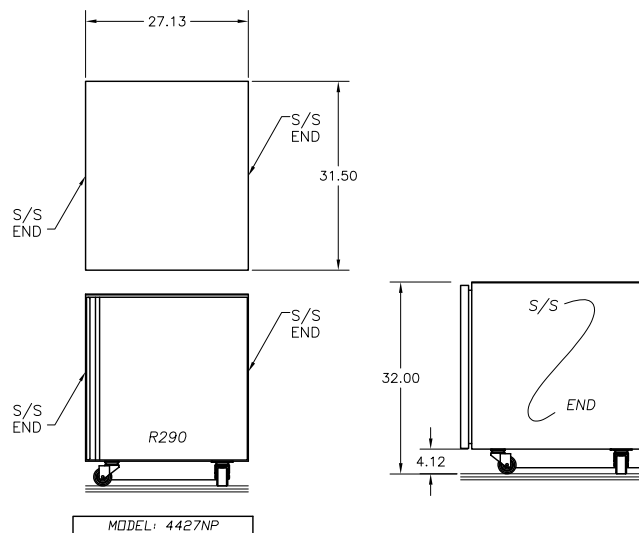

Specifications

Model	V/Hz/Ph	Nema plug
All	115/60/1	5-15P

Model Size	Length	Depth	Standard 5" Caster Height	Optional 3" Caster Height	Optional Work Height
24	24.12" (61cm)	31.50" (80cm)	36" (91cm)	34" (86cm)	32" (81cm)
27	27.12" (69cm)				
32	32.12" (81.5cm)				
48	48.12" (122cm)				
60	60.12" (152.5cm)				
72	72.12" (183cm)				

Optional 32" Work Height Unit

Welbilt reserves the right to make changes to the design or specifications without prior notice.