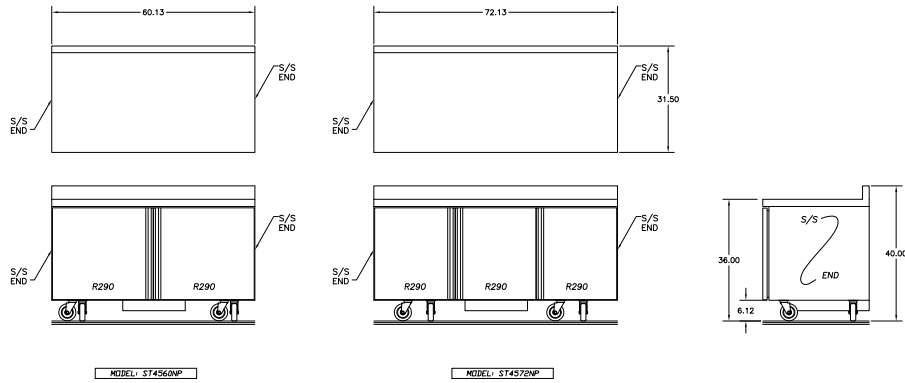

Welbilt reserves the right to make changes to the design or specifications without prior notice.