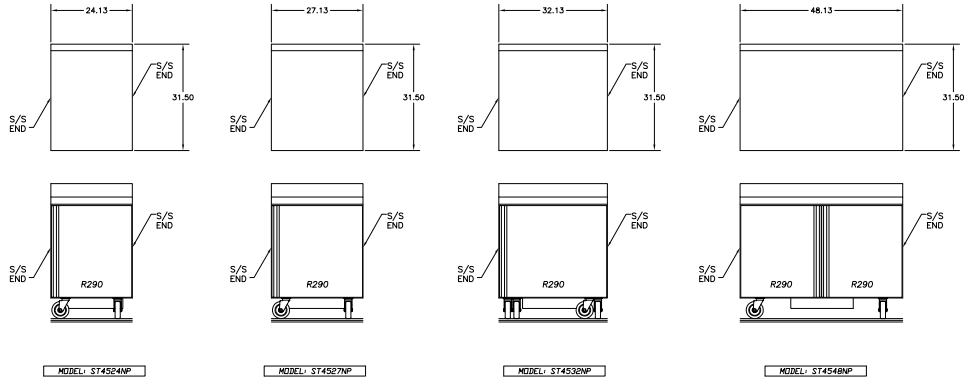

Welbilt reserves the right to make changes to the design or specifications without prior notice.