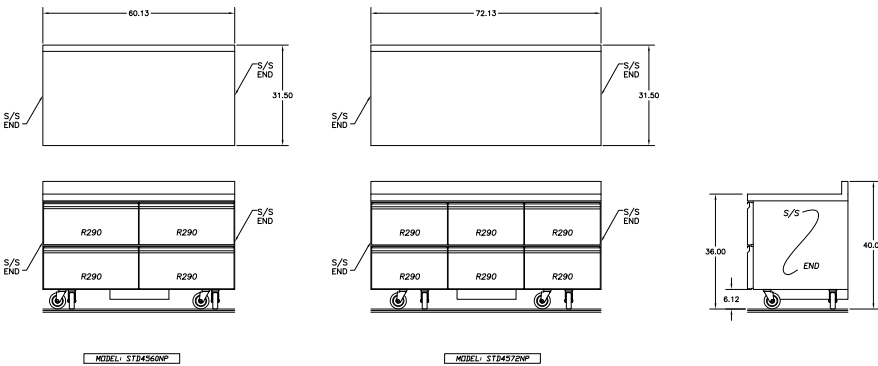

Welbilt reserves the right to make changes to the design or specifications without prior notice.