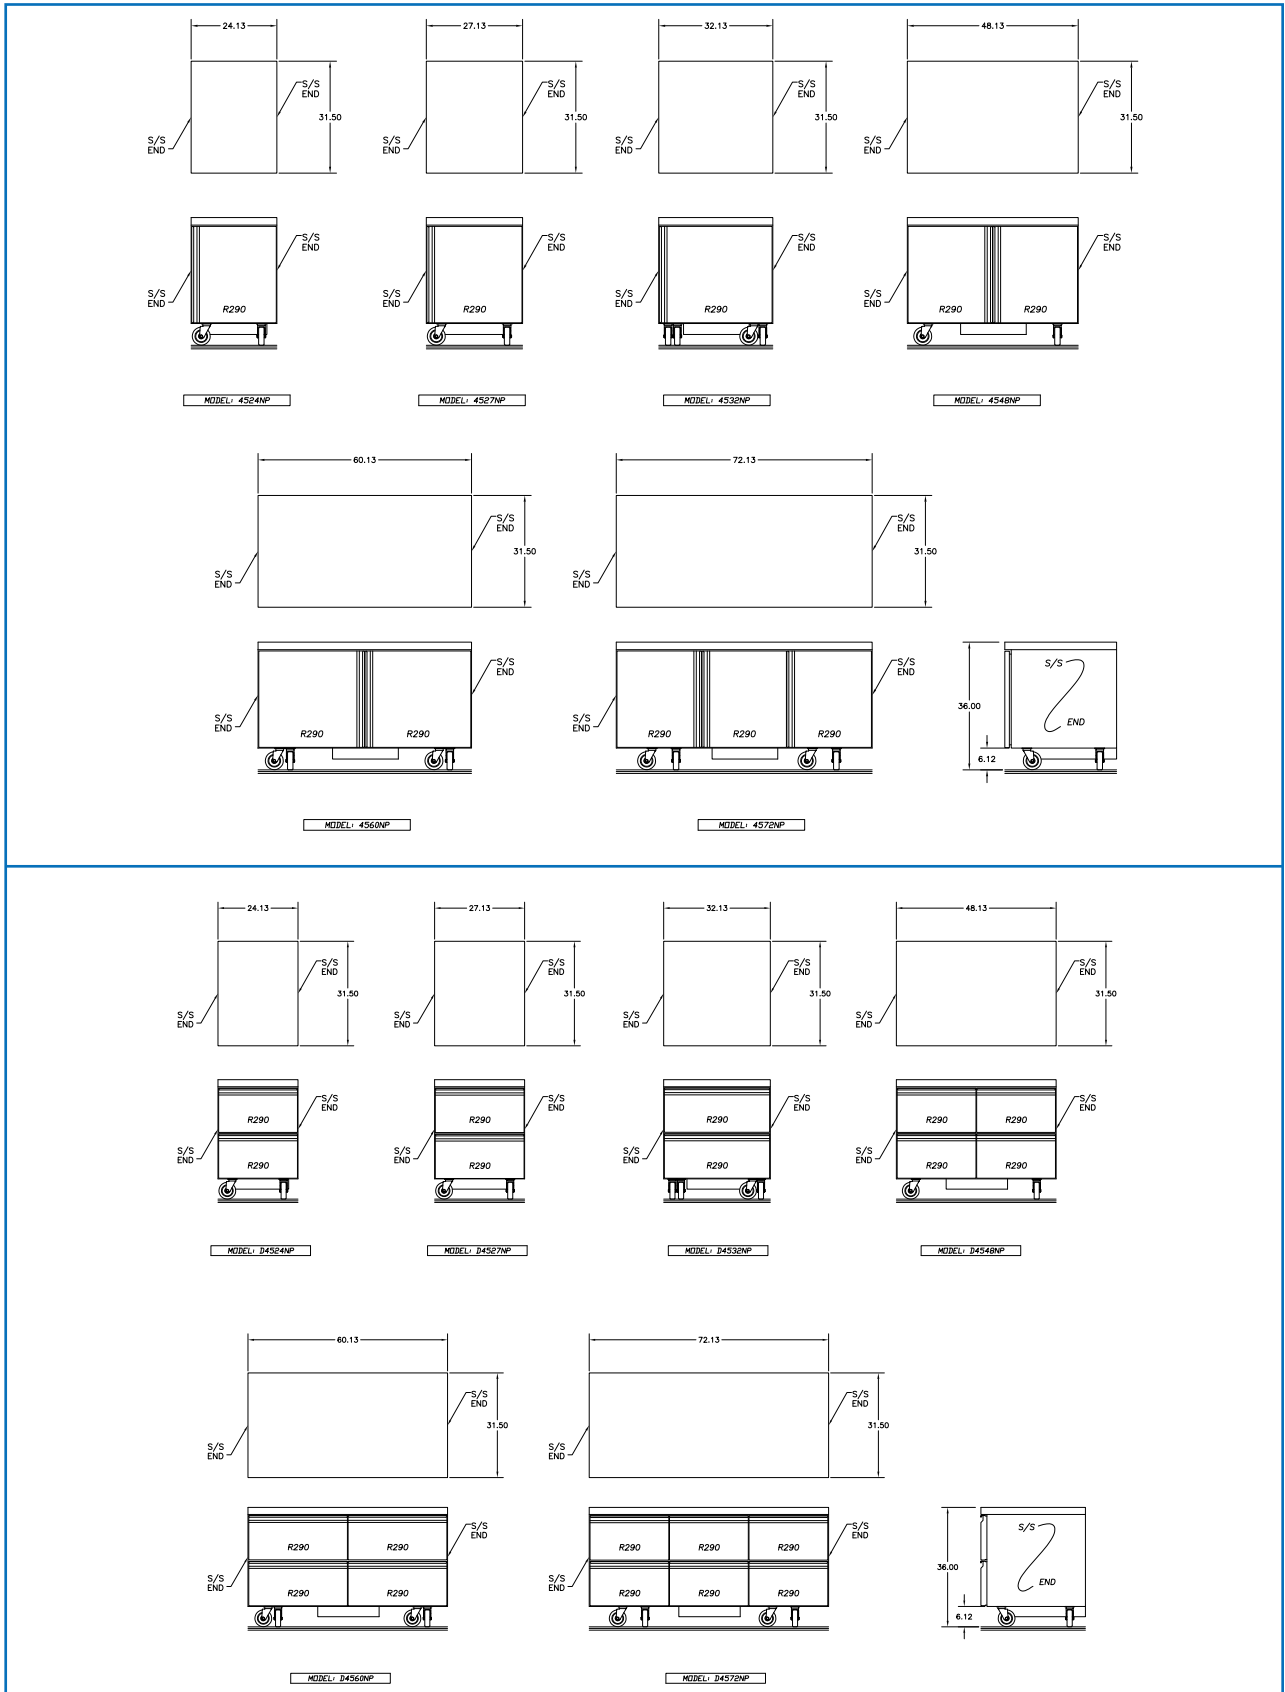

Welbilt reserves the right to make changes to the design or specifications without prior notice.