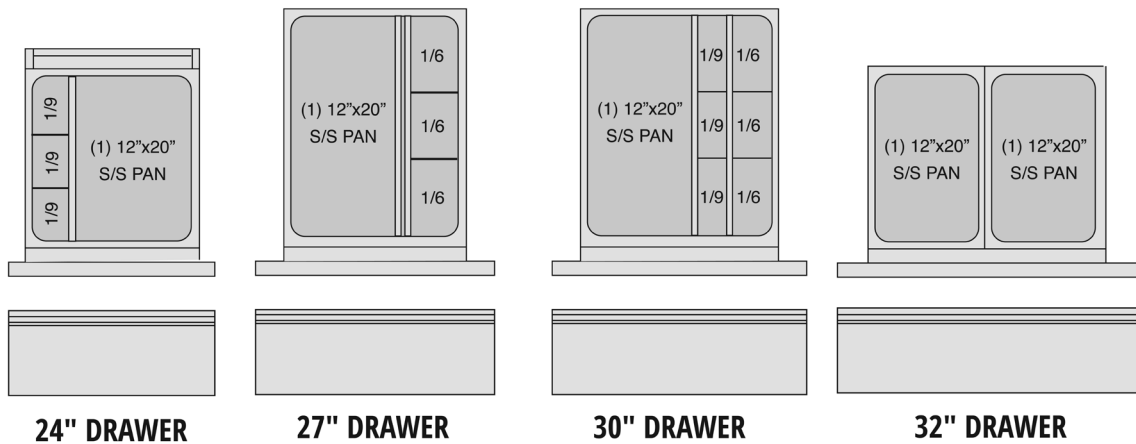

Project _____
Item _____
Quantity _____
CSI Section 11400
Approved _____
Date _____

4500NP

Front-Breathing Self-Contained Undercounter/Worktop

Freezer Models

- 4524NP - Flat Top with Stainless Steel Doors
- 4527NP - Flat Top with Stainless Steel Doors
- 4532NP - Flat Top with Stainless Steel Doors
- 4548NP - Flat Top with Stainless Steel Doors
- 4560NP - Flat Top with Stainless Steel Doors
- 4572NP - Flat Top with Stainless Steel Doors
- ST4524NP - Backsplash with Stainless Steel Doors
- ST4527NP - Backsplash with Stainless Steel Doors
- ST4532NP - Backsplash with Stainless Steel Doors
- ST4548NP - Backsplash with Stainless Steel Doors
- ST4560NP - Backsplash with Stainless Steel Doors
- ST4572NP - Backsplash with Stainless Steel Doors
- D4524NP - Flat Top with Stainless Steel Drawers
- D4527NP - Flat Top with Stainless Steel Drawers
- D4532NP - Flat Top with Stainless Steel Drawers
- D4548NP - Flat Top with Stainless Steel Drawers
- D4560NP - Flat Top with Stainless Steel Drawers
- D4572NP - Flat Top with Stainless Steel Drawers
- STD4524NP - Backsplash with Stainless Steel Drawers
- STD4527NP - Backsplash with Stainless Steel Drawers
- STD4532NP - Backsplash with Stainless Steel Drawers
- STD4548NP - Backsplash with Stainless Steel Drawers
- STD4560NP - Backsplash with Stainless Steel Drawers
- STD4572NP - Backsplash with Stainless Steel Drawers

Specifications

Model	V/Hz/Ph	Nema plug
All	115/60/1	5-15P

Model Size	Length	Depth	Standard 5" Caster Height	Optional 3" Caster Height	Optional Work Height
24	24.12" (61cm)	31.50" (80cm)	36" (91cm)	34" (86cm)	32" (81cm)
27	27.12" (69cm)				
32	32.12" (81.5cm)				
48	48.12" (122cm)				
60	60.12" (152.5cm)				
72	72.12" (183cm)				