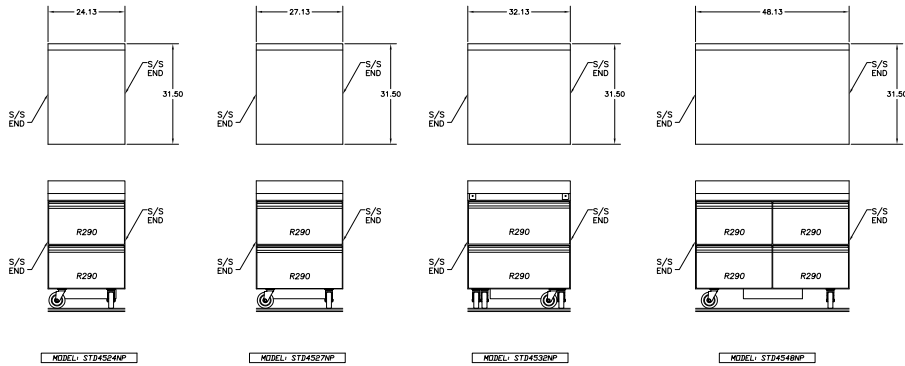

Welbilt reserves the right to make changes to the design or specifications without prior notice.