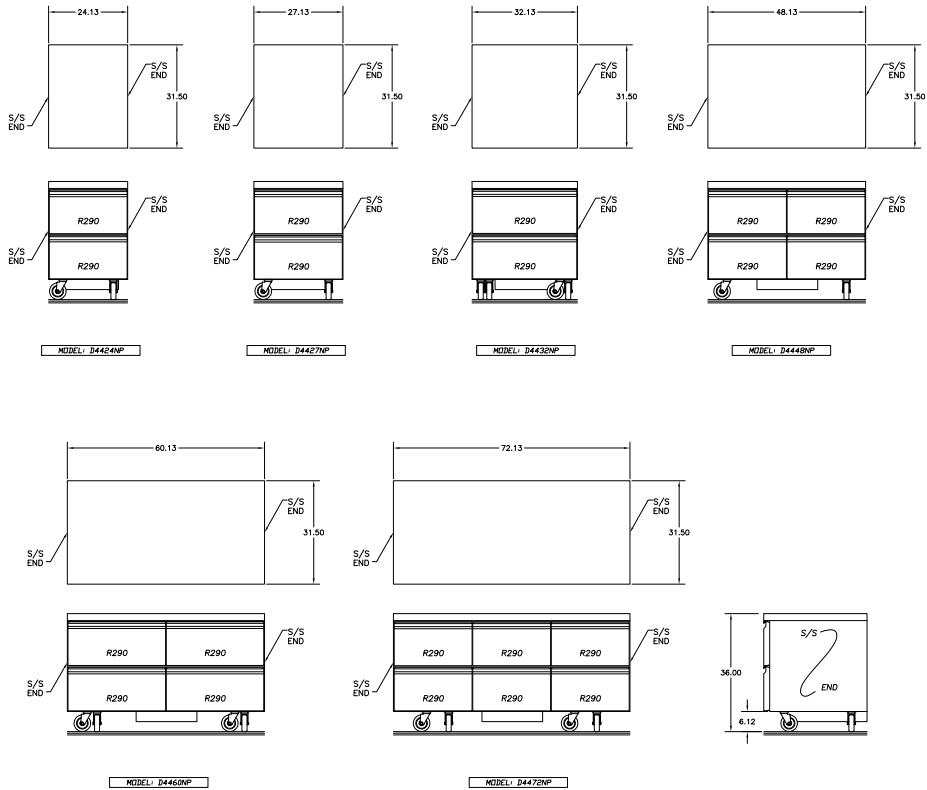

Welbilt reserves the right to make changes to the design or specifications without prior notice.