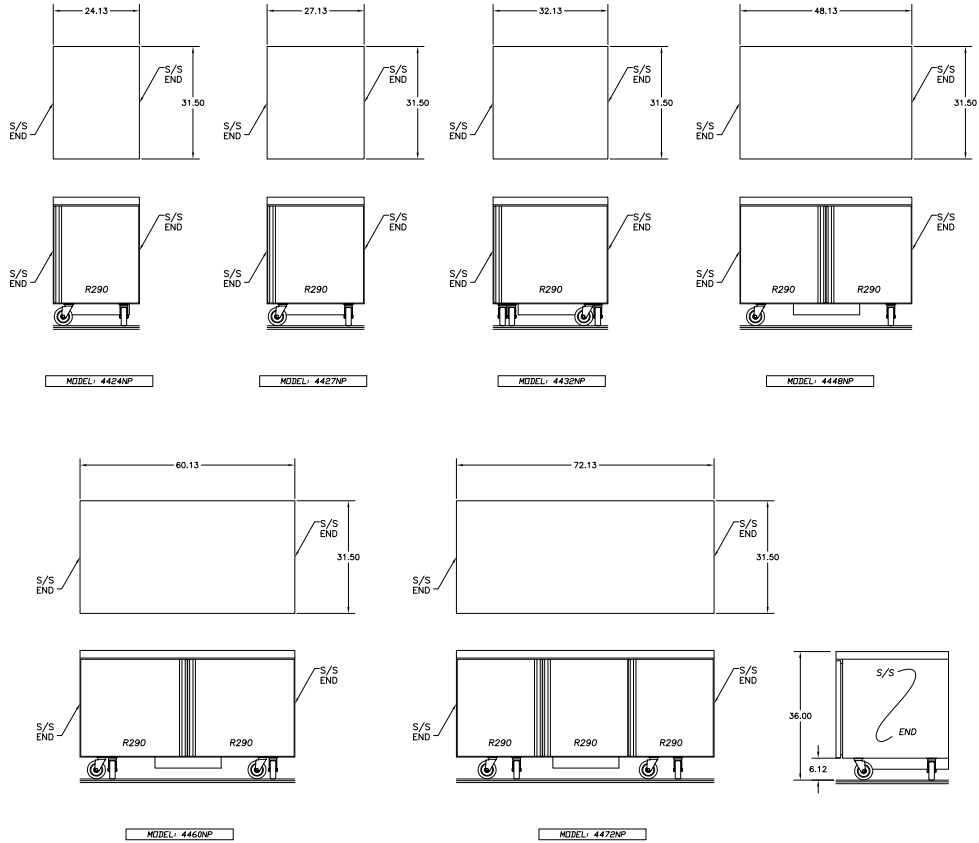

Welbilt reserves the right to make changes to the design or specifications without prior notice.