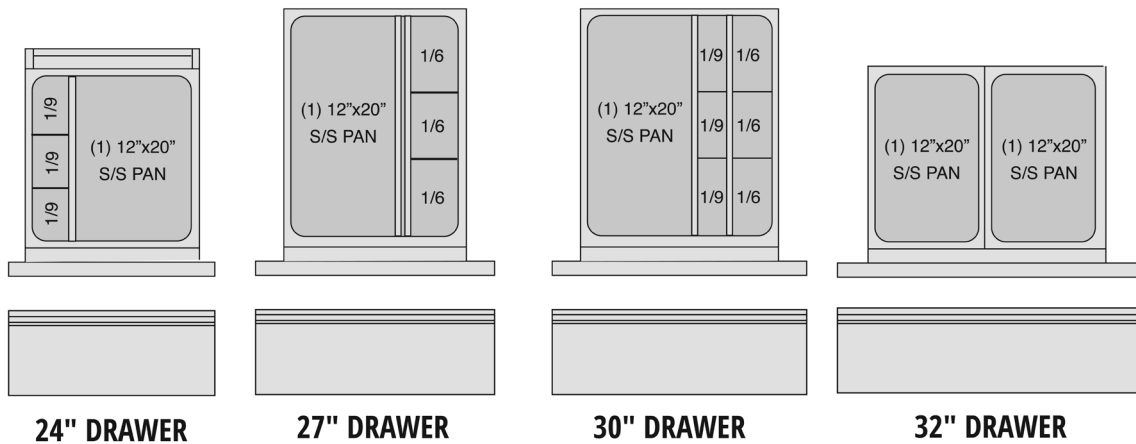

Specifications

Model	V/Hz/Ph	Nema plug
All	115/60/1	5-15P

Model Size	Length	Depth	Standard 5" Caster Height	Optional 3" Caster Height	Optional Work Height
24	24.12" (61cm)	31.50" (80cm)	36" (91cm)	34" (86cm)	32" (81cm)
27	27.12" (69cm)				
32	32.12" (81.5cm)				
48	48.12" (122cm)				
60	60.12" (152.5cm)				
72	72.12" (183cm)				