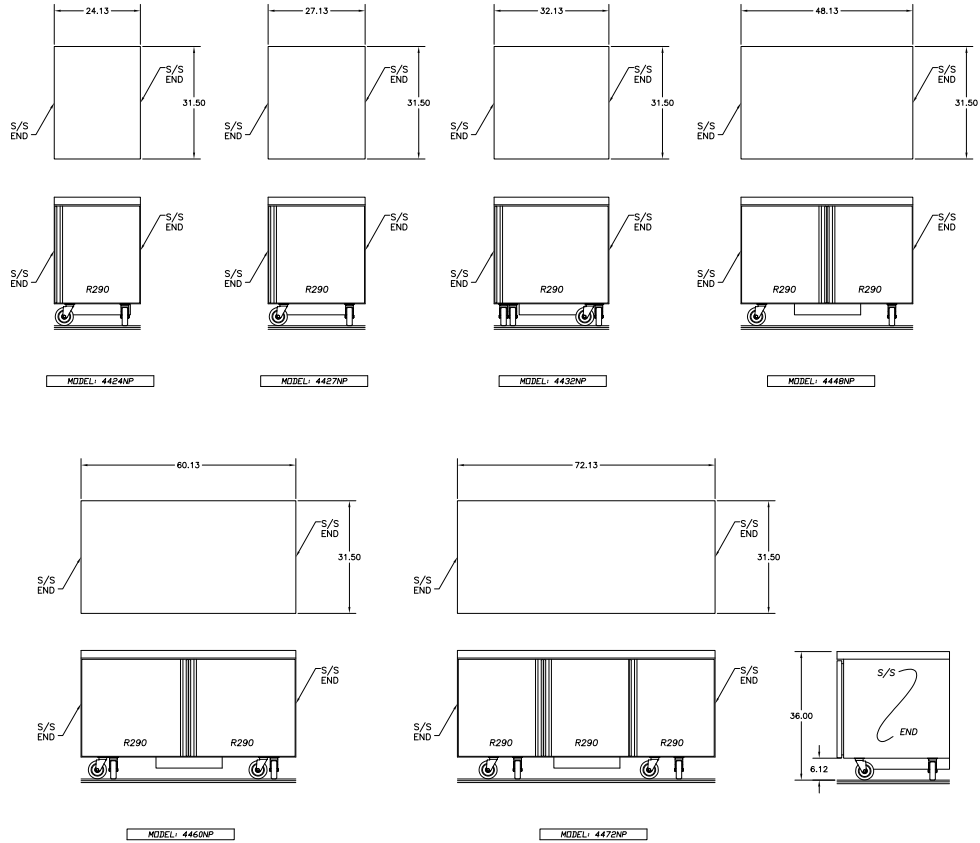

Welbilt reserves the right to make changes to the design or specifications without prior notice.