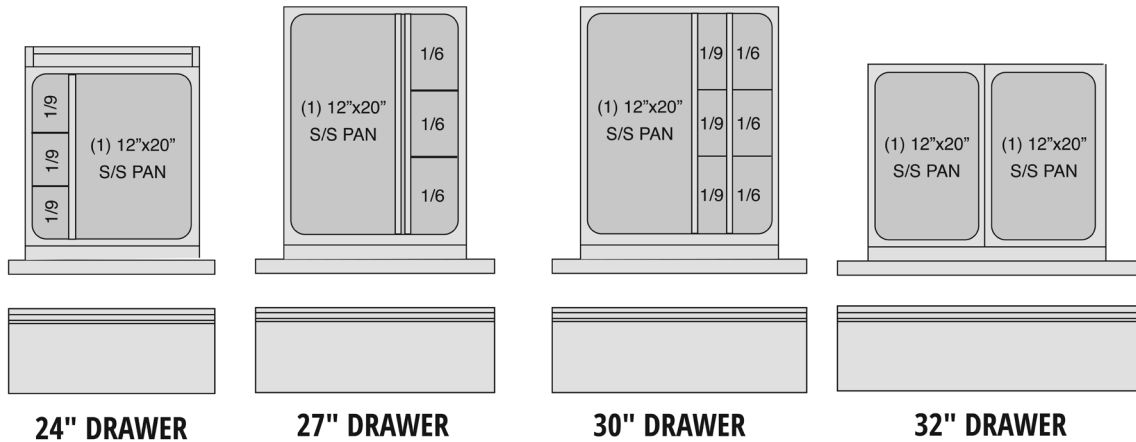

Specifications

Model	V/Hz/Ph	Nema plug
All	115/60/1	5-15P

Model Size	Length	Depth	Standard 5" Caster Height	Optional 3" Caster Height	Optional Work Height
24	24.12" (61cm)	31.50" (80cm)	36" (91cm)	34" (86cm)	32" (81cm)
27	27.12" (69cm)				
32	32.12" (81.5cm)				
48	48.12" (122cm)				
60	60.12" (152.5cm)				
72	72.12" (183cm)				

Optional 32" Work Height Unit

Welbilt reserves the right to make changes to the design or specifications without prior notice.