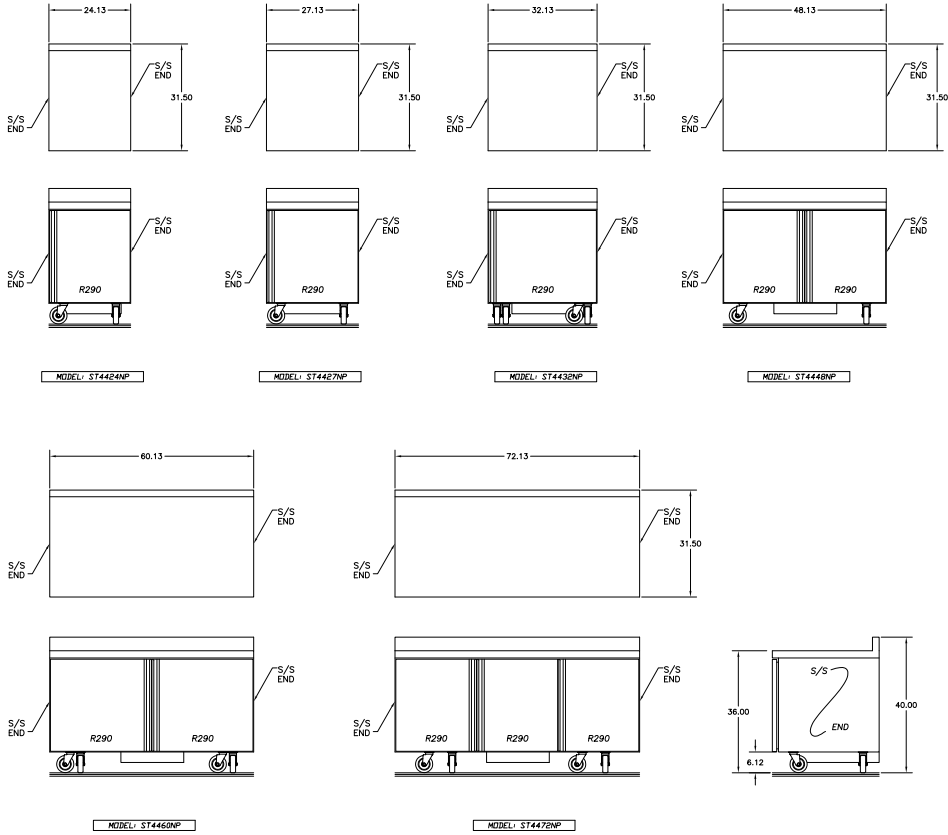

Welbilt reserves the right to make changes to the design or specifications without prior notice.