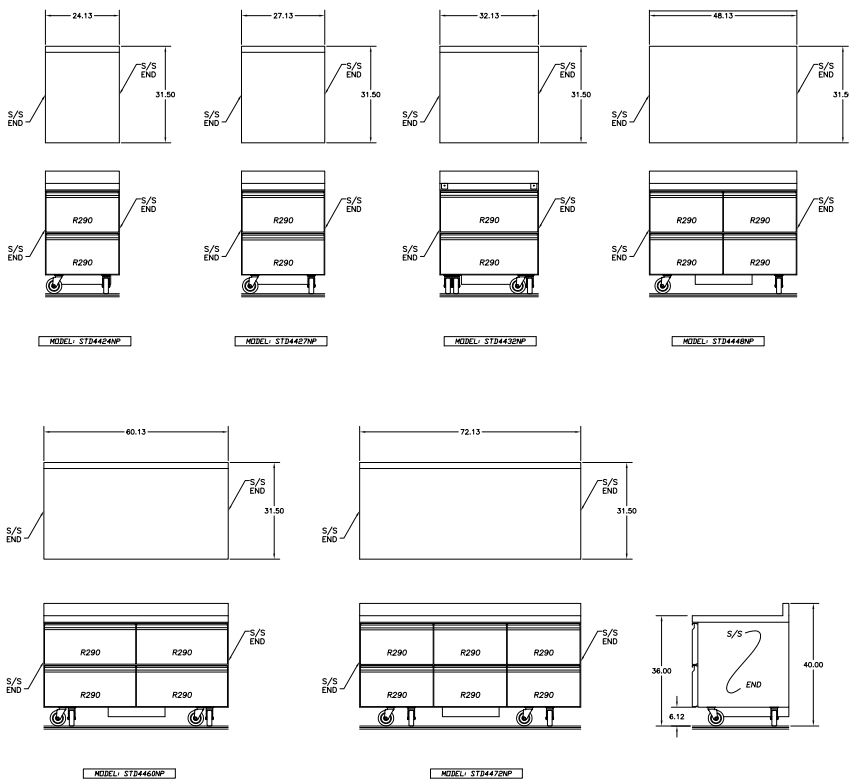

Welbilt reserves the right to make changes to the design or specifications without prior notice.