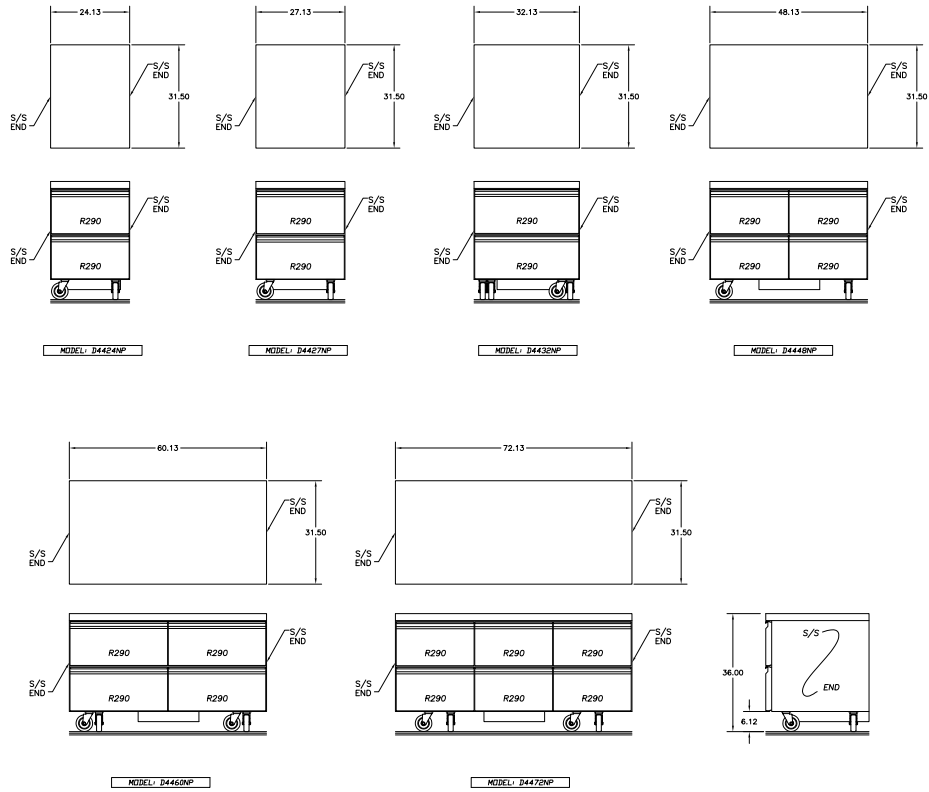

Welbilt reserves the right to make changes to the design or specifications without prior notice.