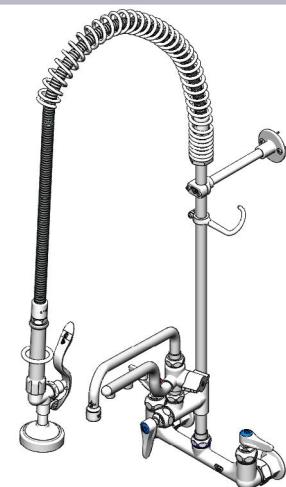

Easy-To-Use

- The ULTRARINSE handle has two positions – spray and fill
 - Spray activates the spray fan tips, fill activates the nozzle

ULTRARINSE – only from T&S.

Check out ULTRARINSE™ from T&S

Single Hole Pantry Faucet		Deck Mount Pantry Faucet		Wall Mount Pantry Faucet	
B-0200-U18	18" Nozzle and 16" ULTRARINSE	B-0220-U18	18" Nozzle and 16" ULTRARINSE	B-0230-U18	18" Nozzle and 16" ULTRARINSE
B-0201-U12	12" Nozzle and 10" ULTRARINSE	B-0221-U12	12" Nozzle and 10" ULTRARINSE	B-0231-U12	12" Nozzle and 10" ULTRARINSE
B-0200-U18-CR	Cerama Cartridges, 18" Nozzle and 16" ULTRARINSE	B-0220-U18-CR	Cerama Cartridges, 18" Nozzle and 16" ULTRARINSE	B-0230-U18-CR	Cerama Cartridges, 18" Nozzle and 16" ULTRARINSE
B-0201-U12-CR	Cerama Cartridges, 12" Nozzle and 10" ULTRARINSE	B-0221-U12-CR	Cerama Cartridges, 12" Nozzle and 10" ULTRARINSE	B-0231-U12-CR	Cerama Cartridges, 12" Nozzle and 10" ULTRARINSE

Single Hole PRU		Deck Mount PRU		Wall Mount PRU	
B-0113-U12-B	12" Add-On Faucet and 10" ULTRARINSE and Wall Bracket	B-0123-U12-B	12" Add-On Faucet and 10" ULTRARINSE and Wall Bracket	B-0133-U12-B	12" Add-On Faucet and 10" ULTRARINSE and Wall Bracket
B-0113-U12-CR-B	Cerama Cartridges, 12" Add-On Faucet and 10" ULTRARINSE	B-0123-U12-CR-B	Cerama Cartridges, 12" Add-On Faucet and 10" ULTRARINSE	B-0133-U12-CR-B	Cerama Cartridges, 12" Add-On Faucet and 10" ULTRARINSE