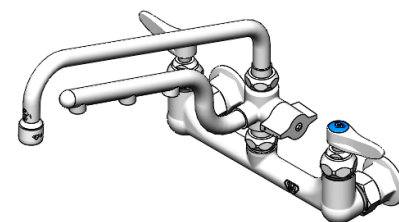

Easy-To-Use

- The ULTRARINSE handle has two positions – spray and fill
 - Spray activates the spray fan tips, fill activates the nozzle

ULTRARINSE – only from T&S.

Check out ULTRARINSE™ from T&S

Single Hole Pantry Faucet		Deck Mount Pantry Faucet		Wall Mount Pantry Faucet	
B-0200-U18	18" Nozzle and 16" ULTRARINSE	B-0220-U18	18" Nozzle and 16" ULTRARINSE	B-0230-U18	18" Nozzle and 16" ULTRARINSE
B-0201-U12	12" Nozzle and 10" ULTRARINSE	B-0221-U12	12" Nozzle and 10" ULTRARINSE	B-0231-U12	12" Nozzle and 10" ULTRARINSE
B-0200-U18-CR	Cerama Cartridges, 18" Nozzle and 16" ULTRARINSE	B-0220-U18-CR	Cerama Cartridges, 18" Nozzle and 16" ULTRARINSE	B-0230-U18-CR	Cerama Cartridges, 18" Nozzle and 16" ULTRARINSE
B-0201-U12-CR	Cerama Cartridges, 12" Nozzle and 10" ULTRARINSE	B-0221-U12-CR	Cerama Cartridges, 12" Nozzle and 10" ULTRARINSE	B-0231-U12-CR	Cerama Cartridges, 12" Nozzle and 10" ULTRARINSE

Single Hole PRU		Deck Mount PRU		Wall Mount PRU	
B-0113-U12-B	12" Add-On Faucet and 10" ULTRARINSE and Wall Bracket	B-0123-U12-B	12" Add-On Faucet and 10" ULTRARINSE and Wall Bracket	B-0133-U12-B	12" Add-On Faucet and 10" ULTRARINSE and Wall Bracket
B-0113-U12-CR-B	Cerama Cartridges, 12" Add-On Faucet and 10" ULTRARINSE	B-0123-U12-CR-B	Cerama Cartridges, 12" Add-On Faucet and 10" ULTRARINSE	B-0133-U12-CR-B	Cerama Cartridges, 12" Add-On Faucet and 10" ULTRARINSE