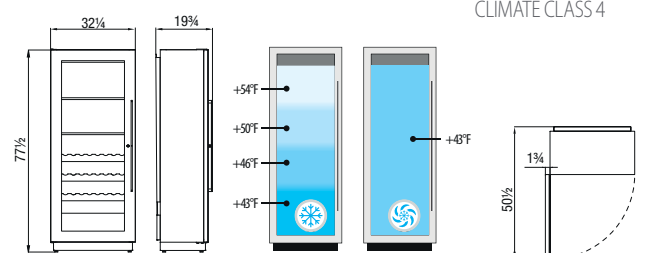

MIAMI

MIAMI MEDIUM

MIAMI

MIAMI B&R

MIAMI MEDIUM T - TUBES

MIAMI MEDIUM DR - 12 DRAWERS

MIAMI MEDIUM MIX - 2 TUBES / 3 DRAWERS

MIAMI MEDIUM SH - SHELVES

MIAMI T - TUBES

MIAMI DR - 12 DRAWERS

MIAMI MIX - 2 TUBES / 3 DRAWERS

MIAMI SH - SHELVES

MODEL

A1MIAMIMEDVTU/*

A1MIAMIMEDDRFVTU/*

A1MIAMIMEDMIXVTU/*

A1MIAMIMEDSHVTU/*

A1MIAMIVTU/*

A1MIAMIDRFVTU/*

A1MIAMIMIXVTU/*

A1MIAMISHVTU/*

°F

BORDEAUX

(up to)

L

D

H

+39 +68

84

24

19¾

77½

+39 +68

72

24

19¾

77½

+39 +68

66

24

19¾

77½

+39 +68

108

24

19¾

77½

+39 +68

126

32¼

19¾

77½

+39 +68

96

32¼

19¾

77½

+39 +68

96

32¼

19¾

77½

+39 +68

162

32¼

19¾

77½

AIR FLOW CONTROL PROVIDED

A.T. 86°F - R.H. 55%

CLIMATE CLASS 4

MIAMI