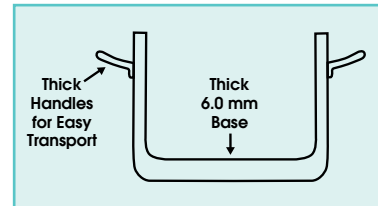

NSF 3003 ELEMENTAL ALUMINUM COOKWARE

Sturdy handles

Extra thick reinforced base

ALBH-28

ASHP-60

ALHP-120

ELEMENTAL ALUMINUM EXTRA-HEAVYWEIGHT COOKWARE

6.0 MM, 1/4" THICKNESS

EXTRA HEAVYWEIGHT ALUMINUM STOCK POTS

ITEM	DESCRIPTION	SIZE (DIA X HEIGHT)	UOM	CASE
ALHP-12	12 Qt	10-1/8" x 9-3/8"	Each	1
ALHP-16	16 Qt	11-3/8" x 10-1/4"	Each	1
ALHP-20	20 Qt	12-1/8" x 10-1/2"	Each	1
ALHP-24	24 Qt	12-1/8" x 11-3/8"	Each	1
ALHP-32	32 Qt	14-1/8" x 13"	Each	1
ALHP-40	40 Qt	14-3/4" x 14-1/2"	Each	1
ALHP-60	60 Qt	16-1/4" x 17-3/8"	Each	1
ALHP-80	80 Qt	19-1/4" x 17"	Each	1
ALHP-100	100 Qt	20-1/4" x 18-3/8"	Each	1
ALHP-120	120 Qt, 4 Hdls	21-5/8" x 19-1/2"	Each	1
ALHP-140	140 Qt, 4 Hdls	23-5/8" x 19-5/8"	Each	1
ALHP-160	160 Qt, 4 Hdls	23-5/8" x 21-7/8"	Each	1