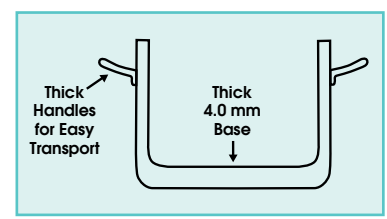

**HEAVYWEIGHT ALUMINUM STOCK POTS**

ITEM	DESCRIPTION	SIZE (DIA X HEIGHT)	UOM	CASE
ALST-8	8 Qt	9-3/8" x 7-1/2"	Each	1
ALST-10	10 Qt	10-1/8" x 8-1/4"	Each	1
ALST-12	12 Qt	10-1/8" x 9-3/8"	Each	1
ALST-16	16 Qt	11-3/8" x 10-1/4"	Each	1
ALST-20	20 Qt	12-1/8" x 10-1/2"	Each	1
ALST-24	24 Qt	13" x 11-3/8"	Each	1
ALST-32	32 Qt	14-1/8" x 13"	Each	1
ALST-40	40 Qt	14-3/4" x 14-1/2"	Each	1
ALST-50	50 Qt	16-1/4" x 15"	Each	1
ALST-60	60 Qt	16-1/4" x 17-3/8"	Each	1
ALST-80	80 Qt	19-1/4" x 17"	Each	1
ALST-100	100 Qt	20-1/4" x 18-3/8"	Each	1