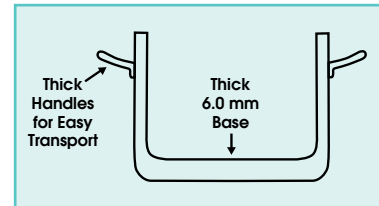

**NSF** 3003 ELEMENTAL ALUMINUM COOKWARE

Sturdy handles

Extra thick reinforced base

ALBH-28

ASHP-60

ALHP-120

**ELEMENTAL ALUMINUM EXTRA-HEAVYWEIGHT COOKWARE**

**6.0 MM, 1/4" THICKNESS**

**EXTRA HEAVYWEIGHT ALUMINUM STOCK POTS**

ITEM	DESCRIPTION	SIZE (DIA X HEIGHT)	UOM	CASE
ALHP-12	12 Qt	10-1/8" x 9-3/8"	Each	1
ALHP-16	16 Qt	11-3/8" x 10-1/4"	Each	1
ALHP-20	20 Qt	12-1/8" x 10-1/2"	Each	1
ALHP-24	24 Qt	12-1/8" x 11-3/8"	Each	1
ALHP-32	32 Qt	14-1/8" x 13"	Each	1
ALHP-40	40 Qt	14-3/4" x 14-1/2"	Each	1
ALHP-60	60 Qt	16-1/4" x 17-3/8"	Each	1
ALHP-80	80 Qt	19-1/4" x 17"	Each	1
ALHP-100	100 Qt	20-1/4" x 18-3/8"	Each	1
ALHP-120	120 Qt, 4 Hdls	21-5/8" x 19-1/2"	Each	1
ALHP-140	140 Qt, 4 Hdls	23-5/8" x 19-5/8"	Each	1
ALHP-160	160 Qt, 4 Hdls	23-5/8" x 21-7/8"	Each	1