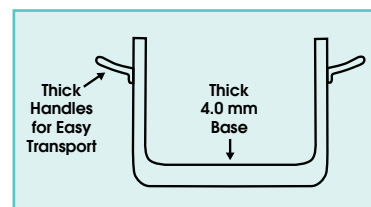

ALST-80

ASSP-40

Sturdy handles

Extra thick reinforced base

ASET-5

ELEMENTAL ALUMINUM HEAVYWEIGHT COOKWARE

4.0 MM, 3/16" THICKNESS

- ◆ Durable 4mm thick aluminum core ensures long-lasting performance with constant heating & washing
- ◆ 3003 Aluminum for superior heat distribution
- ◆ Riveted handles designed for strength & durability
- ◆ Wide base & high walls allow for recipe versatility

HEAVYWEIGHT ALUMINUM STOCK POTS

ITEM	DESCRIPTION	SIZE (DIA X HEIGHT)	UOM	CASE
ALST-8	8 Qt	9-3/8" x 7-1/2"	Each	1
ALST-10	10 Qt	10-1/8" x 8-1/4"	Each	1
ALST-12	12 Qt	10-1/8" x 9-3/8"	Each	1
ALST-16	16 Qt	11-3/8" x 10-1/4"	Each	1
ALST-20	20 Qt	12-1/8" x 10-1/2"	Each	1
ALST-24	24 Qt	13" x 11-3/8"	Each	1
ALST-32	32 Qt	14-1/8" x 13"	Each	1
ALST-40	40 Qt	14-3/4" x 14-1/2"	Each	1
ALST-50	50 Qt	16-1/4" x 15"	Each	1
ALST-60	60 Qt	16-1/4" x 17-3/8"	Each	1
ALST-80	80 Qt	19-1/4" x 17"	Each	1
ALST-100	100 Qt	20-1/4" x 18-3/8"	Each	1

Replaces AXAP-Series

HEAVYWEIGHT ALUMINUM BRAZIER

ITEM	DESCRIPTION	SIZE (DIA X HEIGHT)	UOM	CASE
ALB-15	15 Qt	14-1/8" x 5-3/8"	Each	1
ALB-18	18 Qt	16-1/4" x 5-3/8"	Each	1
ALB-24	24 Qt	18-1/4" x 5-3/8"	Each	1
ALB-28	28 Qt	20-1/4" x 5-1/2"	Each	1
ALB-35	35 Qt	22" x 5-1/2"	Each	1
ALB-40	40 Qt	23-1/8" x 5-1/2"	Each	1