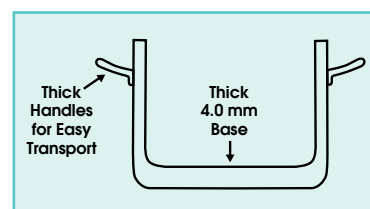

ALST-80

ASSP-40

Sturdy handles

Extra thick reinforced base

ASET-5

ELEMENTAL ALUMINUM HEAVYWEIGHT COOKWARE

4.0 MM, 3/16" THICKNESS

- ◆ Durable 4mm thick aluminum core ensures long-lasting performance with constant heating & washing
- ◆ 3003 Aluminum for superior heat distribution
- ◆ Riveted handles designed for strength & durability
- ◆ Wide base & high walls allow for recipe versatility

HEAVYWEIGHT ALUMINUM STOCK POTS

ITEM	DESCRIPTION	SIZE (DIA X HEIGHT)	UOM	CASE
ALST-8	8 Qt	9-3/8" x 7-1/2"	Each	1
ALST-10	10 Qt	10-1/8" x 8-1/4"	Each	1
ALST-12	12 Qt	10-1/8" x 9-3/8"	Each	1
ALST-16	16 Qt	11-3/8" x 10-1/4"	Each	1
ALST-20	20 Qt	12-1/8" x 10-1/2"	Each	1
ALST-24	24 Qt	13" x 11-3/8"	Each	1
ALST-32	32 Qt	14-1/8" x 13"	Each	1
ALST-40	40 Qt	14-3/4" x 14-1/2"	Each	1
ALST-50	50 Qt	16-1/4" x 15"	Each	1
ALST-60	60 Qt	16-1/4" x 17-3/8"	Each	1
ALST-80	80 Qt	19-1/4" x 17"	Each	1
ALST-100	100 Qt	20-1/4" x 18-3/8"	Each	1

Replaces AXAP-Series

HEAVYWEIGHT ALUMINUM BRAZIER

ITEM	DESCRIPTION	SIZE (DIA X HEIGHT)	UOM	CASE
ALB-15	15 Qt	14-1/8" x 5-3/8"	Each	1
ALB-18	18 Qt	16-1/4" x 5-3/8"	Each	1
ALB-24	24 Qt	18-1/4" x 5-3/8"	Each	1
ALB-28	28 Qt	20-1/4" x 5-1/2"	Each	1
ALB-35	35 Qt	22" x 5-1/2"	Each	1
ALB-40	40 Qt	23-1/8" x 5-1/2"	Each	1