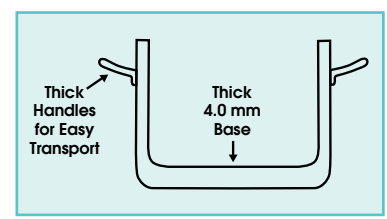

ALST-80

ASSP-40

Sturdy handles

Extra thick reinforced base

ASET-5

ELEMENTAL ALUMINUM HEAVYWEIGHT COOKWARE

4.0 MM, 3/16" THICKNESS

- ◆ Durable 4mm thick aluminum core ensures long-lasting performance with constant heating & washing
- ◆ 3003 Aluminum for superior heat distribution
- ◆ Riveted handles designed for strength & durability
- ◆ Wide base & high walls allow for recipe versatility

HEAVYWEIGHT ALUMINUM STOCK POTS

ITEM	DESCRIPTION	SIZE (DIA X HEIGHT)	UOM	CASE
ALST-8	8 Qt	9-3/8" x 7-1/2"	Each	1
ALST-10	10 Qt	10-1/8" x 8-1/4"	Each	1
ALST-12	12 Qt	10-1/8" x 9-3/8"	Each	1
ALST-16	16 Qt	11-3/8" x 10-1/4"	Each	1
ALST-20	20 Qt	12-1/8" x 10-1/2"	Each	1
ALST-24	24 Qt	13" x 11-3/8"	Each	1
ALST-32	32 Qt	14-1/8" x 13"	Each	1
ALST-40	40 Qt	14-3/4" x 14-1/2"	Each	1
ALST-50	50 Qt	16-1/4" x 15"	Each	1
ALST-60	60 Qt	16-1/4" x 17-3/8"	Each	1
ALST-80	80 Qt	19-1/4" x 17"	Each	1
ALST-100	100 Qt	20-1/4" x 18-3/8"	Each	1