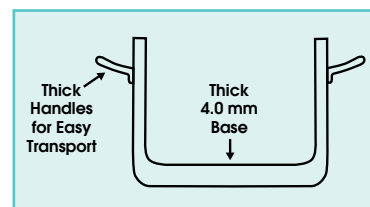

ALST-80

ASSP-40

Sturdy handles

Extra thick reinforced base

ASET-5

ELEMENTAL ALUMINUM HEAVYWEIGHT COOKWARE

4.0 MM, 3/16" THICKNESS

- ◆ Durable 4mm thick aluminum core ensures long-lasting performance with constant heating & washing
- ◆ 3003 Aluminum for superior heat distribution
- ◆ Riveted handles designed for strength & durability
- ◆ Wide base & high walls allow for recipe versatility

HEAVYWEIGHT ALUMINUM STOCK POTS

ITEM	DESCRIPTION	SIZE (DIA X HEIGHT)	UOM	CASE
ALST-8	8 Qt	9-3/8" x 7-1/2"	Each	1
ALST-10	10 Qt	10-1/8" x 8-1/4"	Each	1
ALST-12	12 Qt	10-1/8" x 9-3/8"	Each	1
ALST-16	16 Qt	11-3/8" x 10-1/4"	Each	1
ALST-20	20 Qt	12-1/8" x 10-1/2"	Each	1
ALST-24	24 Qt	13" x 11-3/8"	Each	1
ALST-32	32 Qt	14-1/8" x 13"	Each	1
ALST-40	40 Qt	14-3/4" x 14-1/2"	Each	1
ALST-50	50 Qt	16-1/4" x 15"	Each	1
ALST-60	60 Qt	16-1/4" x 17-3/8"	Each	1
ALST-80	80 Qt	19-1/4" x 17"	Each	1
ALST-100	100 Qt	20-1/4" x 18-3/8"	Each	1

Replaces AXAP-Series

HEAVYWEIGHT ALUMINUM BRAZIER

ITEM	DESCRIPTION	SIZE (DIA X HEIGHT)	UOM	CASE
ALB-15	15 Qt	14-1/8" x 5-3/8"	Each	1
ALB-18	18 Qt	16-1/4" x 5-3/8"	Each	1
ALB-24	24 Qt	18-1/4" x 5-3/8"	Each	1
ALB-28	28 Qt	20-1/4" x 5-1/2"	Each	1
ALB-35	35 Qt	22" x 5-1/2"	Each	1
ALB-40	40 Qt	23-1/8" x 5-1/2"	Each	1