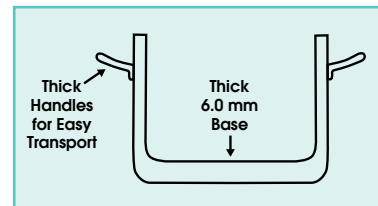

NSF 3003 ELEMENTAL ALUMINUM COOKWARE

Sturdy handles

Extra thick reinforced base

ALBH-28

ASHP-60

ALHP-120

ELEMENTAL ALUMINUM EXTRA-HEAVYWEIGHT COOKWARE

6.0 MM, 1/4" THICKNESS

EXTRA HEAVYWEIGHT ALUMINUM STOCK POTS

ITEM	DESCRIPTION	SIZE (DIA X HEIGHT)	UOM	CASE
ALHP-12	12 Qt	10-1/8" x 9-3/8"	Each	1
ALHP-16	16 Qt	11-3/8" x 10-1/4"	Each	1
ALHP-20	20 Qt	12-1/8" x 10-1/2"	Each	1
ALHP-24	24 Qt	12-1/8" x 11-3/8"	Each	1
ALHP-32	32 Qt	14-1/8" x 13"	Each	1
ALHP-40	40 Qt	14-3/4" x 14-1/2"	Each	1
ALHP-60	60 Qt	16-1/4" x 17-3/8"	Each	1
ALHP-80	80 Qt	19-1/4" x 17"	Each	1
ALHP-100	100 Qt	20-1/4" x 18-3/8"	Each	1
ALHP-120	120 Qt, 4 Hdls	21-5/8" x 19-1/2"	Each	1
ALHP-140	140 Qt, 4 Hdls	23-5/8" x 19-5/8"	Each	1
ALHP-160	160 Qt, 4 Hdls	23-5/8" x 21-7/8"	Each	1