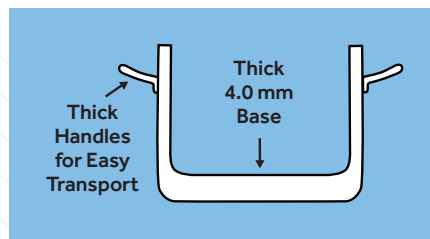

01/2023

Headquarters: 888-946-2682
Showroom: 786-536-4656

cs@wincous.com

www.wincous.com

• Lodi, New Jersey
• Miami, Florida
• Las Vegas, Nevada

Keep on cooking with Winco® Aluminum - it's Elemental!