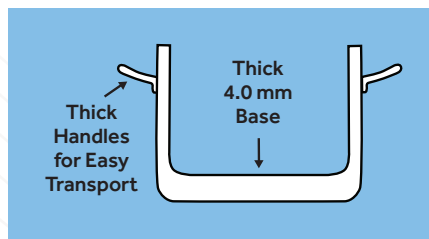

01/2023

Headquarters: 888-946-2682
Showroom: 786-536-4656

cs@wincous.com

www.wincous.com

• Lodi, New Jersey
• Miami, Florida
• Las Vegas, Nevada

Keep on cooking with Winco® Aluminum - it's Elemental!