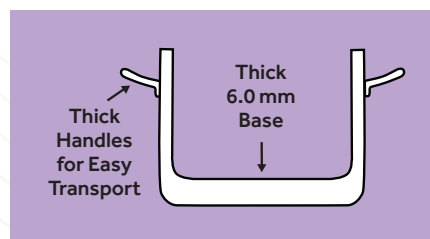

01/2023

Headquarters: 888-946-2682
Showroom: 786-536-4656

cs@wincous.com

www.wincous.com

• Lodi, New Jersey
• Miami, Florida
• Las Vegas, Nevada

Keep on cooking with Winco® Aluminum - it's Elemental!