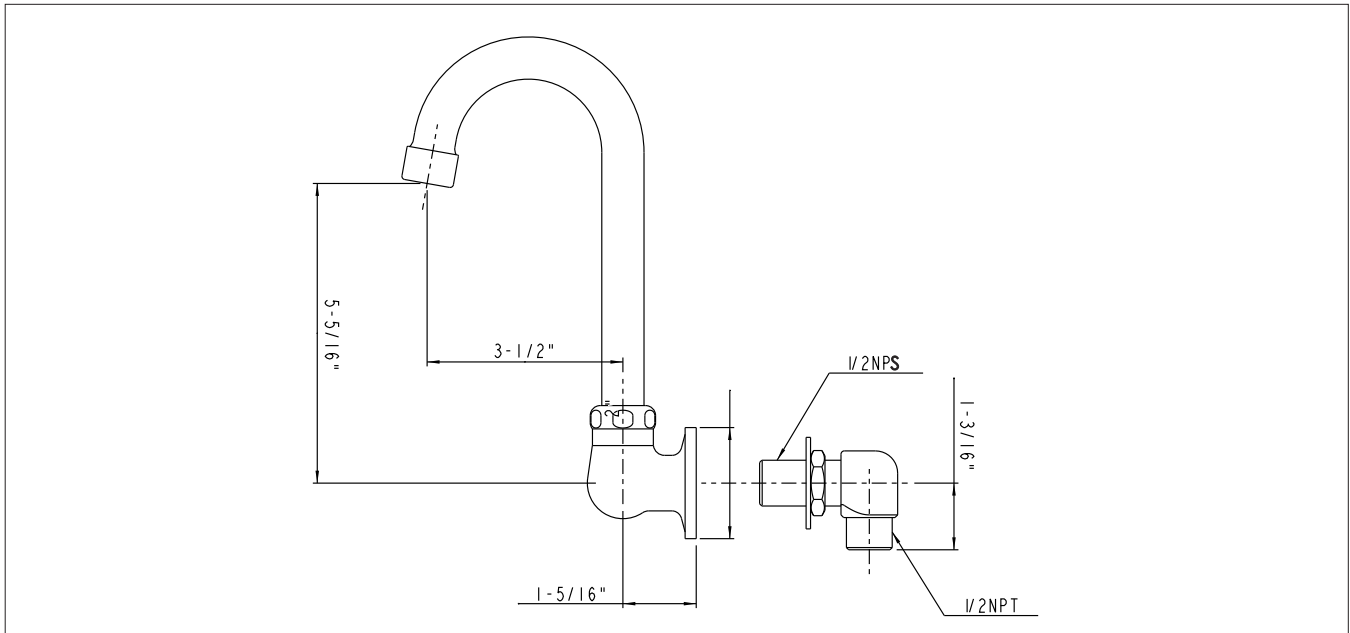

PRODUCT COMPLIANCE

- NSF-61 & NSF/ANSI 372
- ASME A112.18.1-2011/CSA B125.1-11 & NSF/ANSI 372
- Meets ANSI A117.1 (ADA)
- Massachusetts Approved
- CEC Approved