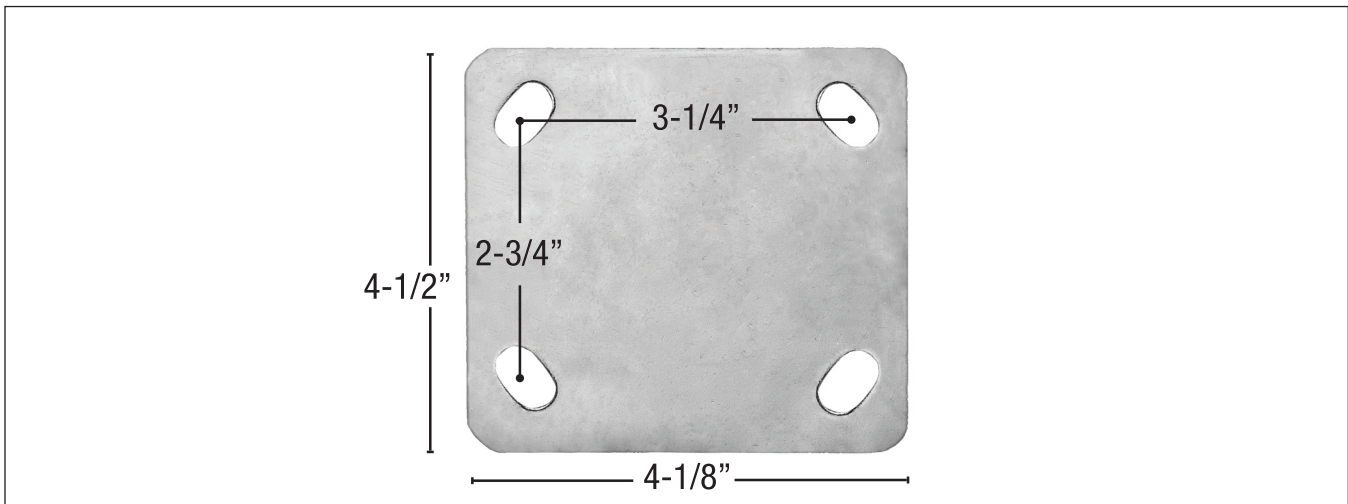

Model: **28-180S** Item #: _____ Date: _____
 Project: _____ Qty: _____ Approved By: _____

Extra Heavy Duty Large 4-1/2" x 4-1/8" Plate Caster

Casters

Standard Features

- Extra Heavy Duty weight capacity - 750 lbs. per caster
- Two rigid wheels with no brake and two swivel wheels with brake
- Large 4-1/2" x 4-1/8" plate
- 6" grease resistant wheels
- Raises height of equipment 7-1/4"
- Temperature range of 14°F to 212°F
- 4 pieces per set

28-180S

Plate Size	Hole Centers	Weight/Set of 4 (lbs.)	Load Capacity per Caster	Temp Range	Wheel Size
4-1/2" x 4-1/8"	3-1/4" x 2-3/4"	13	750 lbs.	14°F to 212°F	6" grease resistant wheels

Hole Centers

To find the caster that fits your equipment, go to krowne.com/crossover.