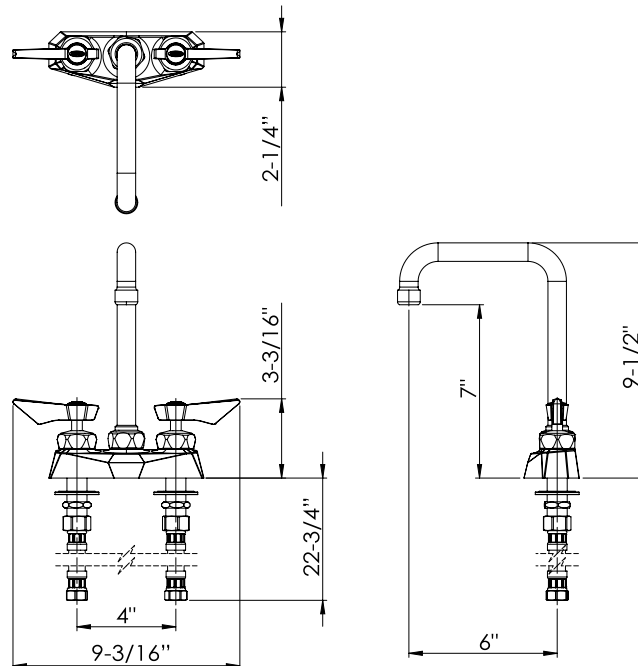

WARNING: Plumbing connections should be made by qualified personnel who will observe all applicable plumbing, sanitary and safety codes.
California Proposition 65 Warning

Krowne Metal Corporation • 100 Haul Rd. Wayne, NJ 07470 • P: (800) 631-0442 • customerservice@krowne.com • krowne.com

Due to our commitment to continued product improvement, specifications are subject to change without notice.

Rev. 05/2021 • No. DX-301