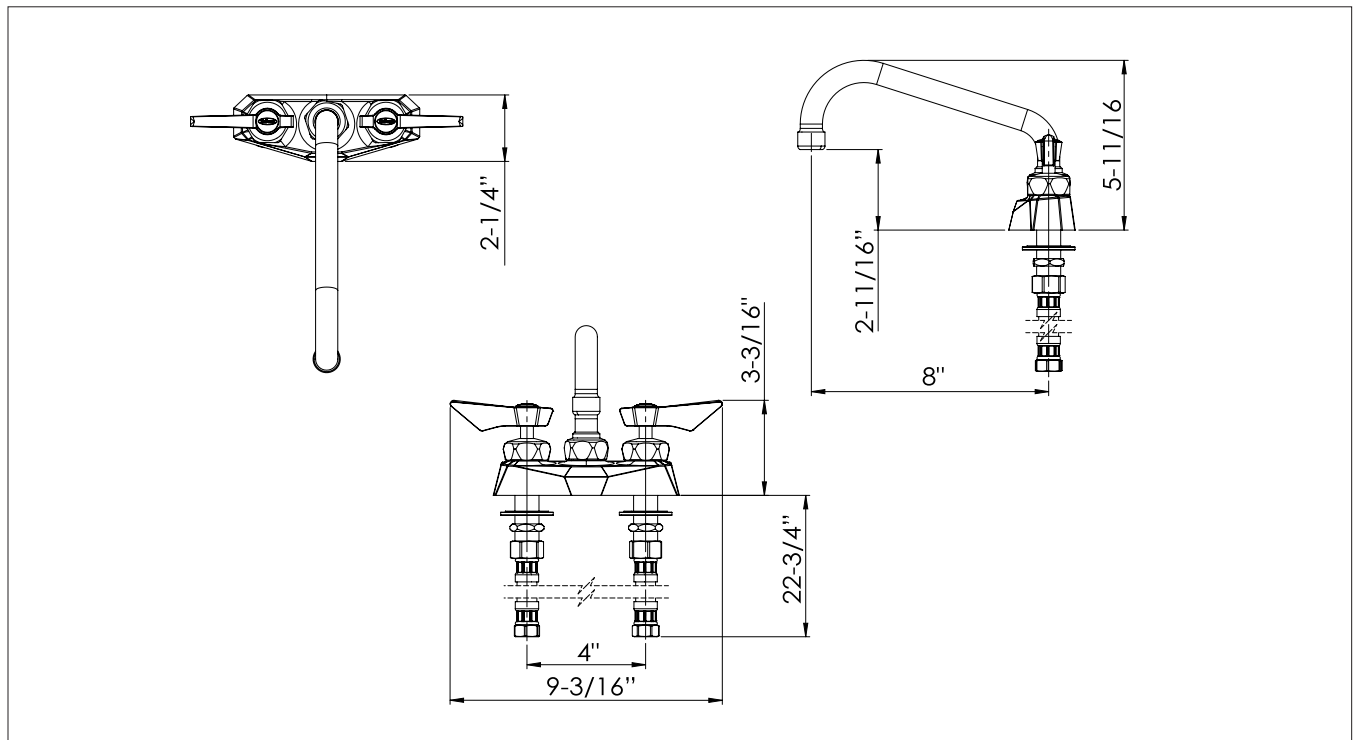

WARNING: Plumbing connections should be made by qualified personnel who will observe all applicable plumbing, sanitary and safety codes.
California Proposition 65 Warning

Krowne Metal Corporation • 100 Haul Rd. Wayne, NJ 07470 • P: (800) 631-0442 • customerservice@krowne.com • krowne.com

Due to our commitment to continued product improvement, specifications are subject to change without notice.

Rev. 10/2021 • No. DX-308