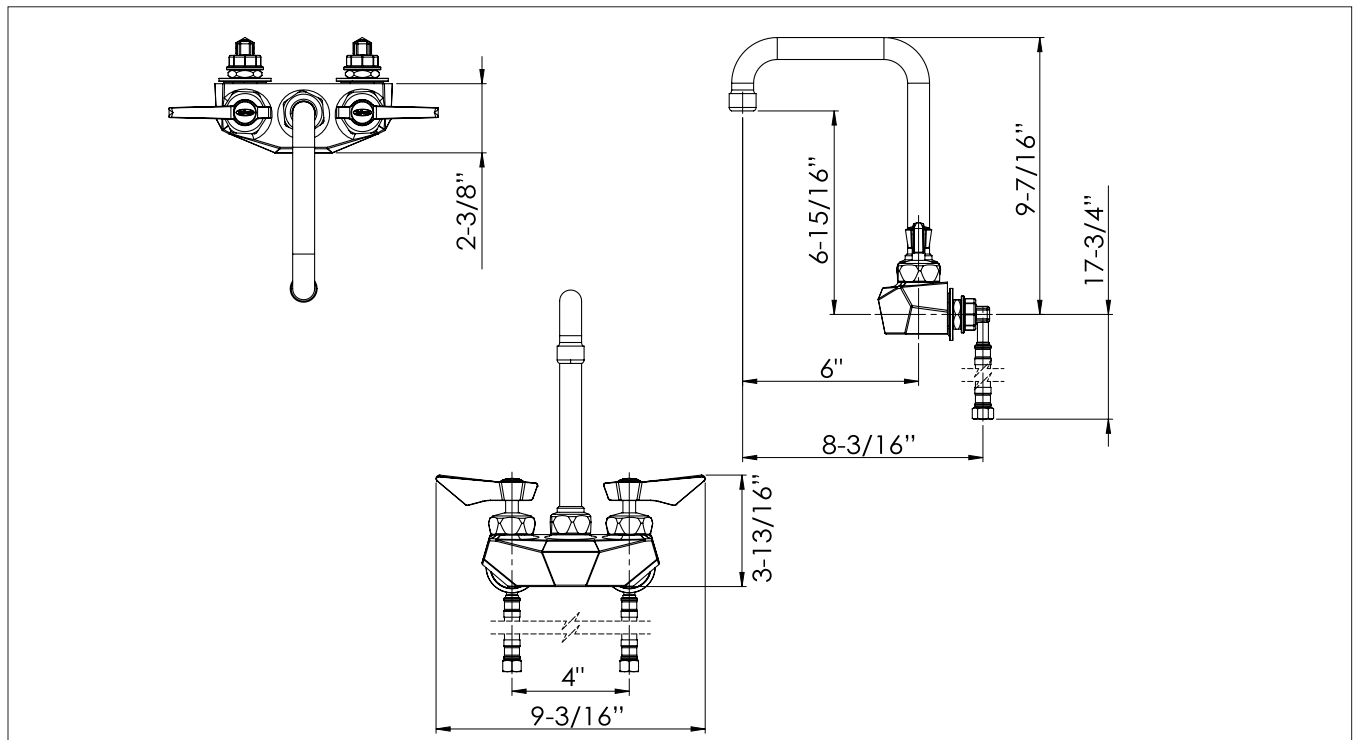

WARNING: Plumbing connections should be made by qualified personnel who will observe all applicable plumbing, sanitary and safety codes.
California Proposition 65 Warning

Krowne Metal Corporation • 100 Haul Rd. Wayne, NJ 07470 • P: (800) 631-0442 • customerservice@krowne.com • krowne.com

Due to our commitment to continued product improvement, specifications are subject to change without notice.

Rev. 10/2021 • No. DX-401