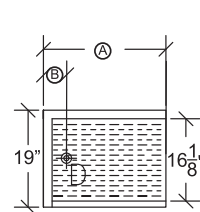

KR19 Corner Drainboard with Left Return