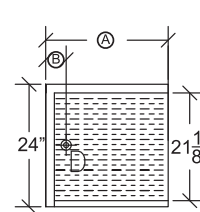

KR24 Corner Drainboard with Left Return