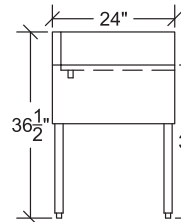

KR24 Corner Drainboard with Left Return