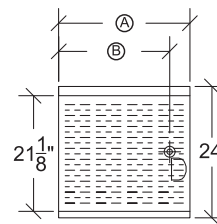

Model: _____ Item #: _____ Date: _____
 Project: _____ Qty: _____ Approved By: _____

Drainboards and Corner Drainboards

Royal Series Underbar

Standard Drainboards

Model	Overall Length (A)	Left Side to Drain (B)	Depth	Back Side to Drain	Weight (lbs.)
KR19-GS12	12"	6"	19"	9-1/2"	38
KR19-GS18	18"	14"	19"	9-1/2"	44
KR19-GS24	24"	20"	19"	9-1/2"	50
KR19-GS30	30"	26"	19"	9-1/2"	56
KR19-GS36	36"	32"	19"	9-1/2"	62
KR19-GS42	42"	21"	19"	9-1/2"	68
KR19-GS48	48"	24"	19"	9-1/2"	74
KR24-GS12	12"	6"	24"	11-1/2"	43
KR24-GS18	18"	14"	24"	11-1/2"	49
KR24-GS24	24"	20"	24"	11-1/2"	55
KR24-GS30	30"	26"	24"	11-1/2"	61
KR24-GS36	36"	32"	24"	11-1/2"	68
KR24-GS42	42"	21"	24"	11-1/2"	75
KR24-GS48	48"	24"	24"	11-1/2"	82

KR19 Standard Drainboard

KR24 Standard Drainboard

Corner Drainboards

Model	Overall Length (A)	Left Side to Drain (B)	Depth	Back Side to Drain	Return End	Weight (lbs.)
KR19-C18L	18"	4"	19"	9-1/2"	Left	41
KR19-C18R	18"	14"	19"	9-1/2"	Right	41
KR19-C24L	24"	4"	19"	9-1/2"	Left	47
KR19-C24R	24"	20"	19"	9-1/2"	Right	47
KR19-C30L	30"	4"	19"	9-1/2"	Left	53
KR19-C30R	30"	26"	19"	9-1/2"	Right	53
KR19-C36L	36"	4"	19"	9-1/2"	Left	59
KR19-C36R	36"	32"	19"	9-1/2"	Right	59
KR19-C42L	42"	4"	19"	9-1/2"	Left	65
KR19-C42R	42"	38"	19"	9-1/2"	Right	65
KR19-C48L	48"	4"	19"	9-1/2"	Left	71
KR19-C48R	48"	44"	19"	9-1/2"	Right	71
KR24-C18L	18"	4"	24"	11-1/2"	Left	51
KR24-C18R	18"	14"	24"	11-1/2"	Right	51
KR24-C24L	24"	4"	24"	11-1/2"	Left	57
KR24-C24R	24"	20"	24"	11-1/2"	Right	57
KR24-C30L	30"	4"	24"	11-1/2"	Left	64
KR24-C30R	30"	26"	24"	11-1/2"	Right	64
KR24-C36L	36"	4"	24"	11-1/2"	Left	70
KR24-C36R	36"	32"	24"	11-1/2"	Right	70
KR24-C42L	42"	4"	24"	11-1/2"	Left	77
KR24-C42R	42"	38"	24"	11-1/2"	Right	77
KR24-C48L	48"	4"	24"	11-1/2"	Left	85
KR24-C48R	48"	44"	24"	11-1/2"	Right	85