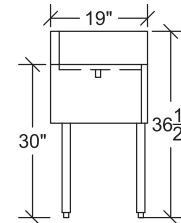

KR19 Corner Drainboard with Left Return