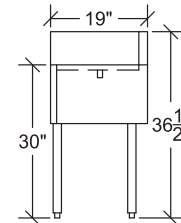

Model: _____ Item #: _____ Date: _____
 Project: _____ Qty: _____ Approved By: _____

Drainboards and Corner Drainboards

Royal Series Underbar

Standard Drainboards

Model	Overall Length (A)	Left Side to Drain (B)	Depth	Back Side to Drain	Weight (lbs.)
KR19-GS12	12"	6"	19"	9-1/2"	38
KR19-GS18	18"	14"	19"	9-1/2"	44
KR19-GS24	24"	20"	19"	9-1/2"	50
KR19-GS30	30"	26"	19"	9-1/2"	56
KR19-GS36	36"	32"	19"	9-1/2"	62
KR19-GS42	42"	21"	19"	9-1/2"	68
KR19-GS48	48"	24"	19"	9-1/2"	74
KR24-GS12	12"	6"	24"	11-1/2"	43
KR24-GS18	18"	14"	24"	11-1/2"	49
KR24-GS24	24"	20"	24"	11-1/2"	55
KR24-GS30	30"	26"	24"	11-1/2"	61
KR24-GS36	36"	32"	24"	11-1/2"	68
KR24-GS42	42"	21"	24"	11-1/2"	75
KR24-GS48	48"	24"	24"	11-1/2"	82

KR19 Standard Drainboard

KR24 Standard Drainboard

Corner Drainboards

Model	Overall Length (A)	Left Side to Drain (B)	Depth	Back Side to Drain	Return End	Weight (lbs.)
KR19-C18L	18"	4"	19"	9-1/2"	Left	41
KR19-C18R	18"	14"	19"	9-1/2"	Right	41
KR19-C24L	24"	4"	19"	9-1/2"	Left	47
KR19-C24R	24"	20"	19"	9-1/2"	Right	47
KR19-C30L	30"	4"	19"	9-1/2"	Left	53
KR19-C30R	30"	26"	19"	9-1/2"	Right	53
KR19-C36L	36"	4"	19"	9-1/2"	Left	59
KR19-C36R	36"	32"	19"	9-1/2"	Right	59
KR19-C42L	42"	4"	19"	9-1/2"	Left	65
KR19-C42R	42"	38"	19"	9-1/2"	Right	65
KR19-C48L	48"	4"	19"	9-1/2"	Left	71
KR19-C48R	48"	44"	19"	9-1/2"	Right	71
KR24-C18L	18"	4"	24"	11-1/2"	Left	51
KR24-C18R	18"	14"	24"	11-1/2"	Right	51
KR24-C24L	24"	4"	24"	11-1/2"	Left	57
KR24-C24R	24"	20"	24"	11-1/2"	Right	57
KR24-C30L	30"	4"	24"	11-1/2"	Left	64
KR24-C30R	30"	26"	24"	11-1/2"	Right	64
KR24-C36L	36"	4"	24"	11-1/2"	Left	70
KR24-C36R	36"	32"	24"	11-1/2"	Right	70
KR24-C42L	42"	4"	24"	11-1/2"	Left	77
KR24-C42R	42"	38"	24"	11-1/2"	Right	77
KR24-C48L	48"	4"	24"	11-1/2"	Left	85
KR24-C48R	48"	44"	24"	11-1/2"	Right	85