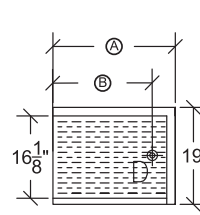

Model: _____ Item #: _____ Date: _____
 Project: _____ Qty: _____ Approved By: _____

Drainboards and Corner Drainboards

Royal Series Underbar

Standard Drainboards

Model	Overall Length (A)	Left Side to Drain (B)	Depth	Back Side to Drain	Weight (lbs.)
KR19-GS12	12"	6"	19"	9-1/2"	38
KR19-GS18	18"	14"	19"	9-1/2"	44
KR19-GS24	24"	20"	19"	9-1/2"	50
KR19-GS30	30"	26"	19"	9-1/2"	56
KR19-GS36	36"	32"	19"	9-1/2"	62
KR19-GS42	42"	21"	19"	9-1/2"	68
KR19-GS48	48"	24"	19"	9-1/2"	74
KR24-GS12	12"	6"	24"	11-1/2"	43
KR24-GS18	18"	14"	24"	11-1/2"	49
KR24-GS24	24"	20"	24"	11-1/2"	55
KR24-GS30	30"	26"	24"	11-1/2"	61
KR24-GS36	36"	32"	24"	11-1/2"	68
KR24-GS42	42"	21"	24"	11-1/2"	75
KR24-GS48	48"	24"	24"	11-1/2"	82

KR19 Standard Drainboard

KR24 Standard Drainboard

Corner Drainboards

Model	Overall Length (A)	Left Side to Drain (B)	Depth	Back Side to Drain	Return End	Weight (lbs.)
KR19-C18L	18"	4"	19"	9-1/2"	Left	41
KR19-C18R	18"	14"	19"	9-1/2"	Right	41
KR19-C24L	24"	4"	19"	9-1/2"	Left	47
KR19-C24R	24"	20"	19"	9-1/2"	Right	47
KR19-C30L	30"	4"	19"	9-1/2"	Left	53
KR19-C30R	30"	26"	19"	9-1/2"	Right	53
KR19-C36L	36"	4"	19"	9-1/2"	Left	59
KR19-C36R	36"	32"	19"	9-1/2"	Right	59
KR19-C42L	42"	4"	19"	9-1/2"	Left	65
KR19-C42R	42"	38"	19"	9-1/2"	Right	65
KR19-C48L	48"	4"	19"	9-1/2"	Left	71
KR19-C48R	48"	44"	19"	9-1/2"	Right	71
KR24-C18L	18"	4"	24"	11-1/2"	Left	51
KR24-C18R	18"	14"	24"	11-1/2"	Right	51
KR24-C24L	24"	4"	24"	11-1/2"	Left	57
KR24-C24R	24"	20"	24"	11-1/2"	Right	57
KR24-C30L	30"	4"	24"	11-1/2"	Left	64
KR24-C30R	30"	26"	24"	11-1/2"	Right	64
KR24-C36L	36"	4"	24"	11-1/2"	Left	70
KR24-C36R	36"	32"	24"	11-1/2"	Right	70
KR24-C42L	42"	4"	24"	11-1/2"	Left	77
KR24-C42R	42"	38"	24"	11-1/2"	Right	77
KR24-C48L	48"	4"	24"	11-1/2"	Left	85
KR24-C48R	48"	44"	24"	11-1/2"	Right	85