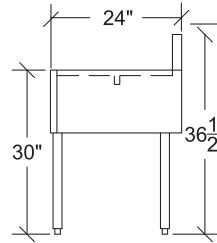

Model: _____ Item #: _____ Date: _____
 Project: _____ Qty: _____ Approved By: _____

Drainboards and Corner Drainboards

Royal Series Underbar

Standard Drainboards

Model	Overall Length (A)	Left Side to Drain (B)	Depth	Back Side to Drain	Weight (lbs.)
KR19-GS12	12"	6"	19"	9-1/2"	38
KR19-GS18	18"	14"	19"	9-1/2"	44
KR19-GS24	24"	20"	19"	9-1/2"	50
KR19-GS30	30"	26"	19"	9-1/2"	56
KR19-GS36	36"	32"	19"	9-1/2"	62
KR19-GS42	42"	21"	19"	9-1/2"	68
KR19-GS48	48"	24"	19"	9-1/2"	74
KR24-GS12	12"	6"	24"	11-1/2"	43
KR24-GS18	18"	14"	24"	11-1/2"	49
KR24-GS24	24"	20"	24"	11-1/2"	55
KR24-GS30	30"	26"	24"	11-1/2"	61
KR24-GS36	36"	32"	24"	11-1/2"	68
KR24-GS42	42"	21"	24"	11-1/2"	75
KR24-GS48	48"	24"	24"	11-1/2"	82

KR19 Standard Drainboard

KR24 Standard Drainboard

Corner Drainboards

Model	Overall Length (A)	Left Side to Drain (B)	Depth	Back Side to Drain	Return End	Weight (lbs.)
KR19-C18L	18"	4"	19"	9-1/2"	Left	41
KR19-C18R	18"	14"	19"	9-1/2"	Right	41
KR19-C24L	24"	4"	19"	9-1/2"	Left	47
KR19-C24R	24"	20"	19"	9-1/2"	Right	47
KR19-C30L	30"	4"	19"	9-1/2"	Left	53
KR19-C30R	30"	26"	19"	9-1/2"	Right	53
KR19-C36L	36"	4"	19"	9-1/2"	Left	59
KR19-C36R	36"	32"	19"	9-1/2"	Right	59
KR19-C42L	42"	4"	19"	9-1/2"	Left	65
KR19-C42R	42"	38"	19"	9-1/2"	Right	65
KR19-C48L	48"	4"	19"	9-1/2"	Left	71
KR19-C48R	48"	44"	19"	9-1/2"	Right	71
KR24-C18L	18"	4"	24"	11-1/2"	Left	51
KR24-C18R	18"	14"	24"	11-1/2"	Right	51
KR24-C24L	24"	4"	24"	11-1/2"	Left	57
KR24-C24R	24"	20"	24"	11-1/2"	Right	57
KR24-C30L	30"	4"	24"	11-1/2"	Left	64
KR24-C30R	30"	26"	24"	11-1/2"	Right	64
KR24-C36L	36"	4"	24"	11-1/2"	Left	70
KR24-C36R	36"	32"	24"	11-1/2"	Right	70
KR24-C42L	42"	4"	24"	11-1/2"	Left	77
KR24-C42R	42"	38"	24"	11-1/2"	Right	77
KR24-C48L	48"	4"	24"	11-1/2"	Left	85
KR24-C48R	48"	44"	24"	11-1/2"	Right	85