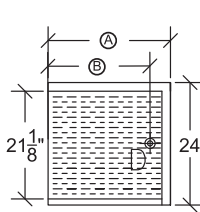

KR24 Corner Drainboard with Right Return