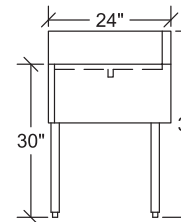

KR24 Corner Drainboard with Right Return