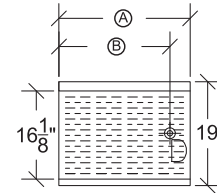

Optional Accessories

Model	Description
KR-303	Left and Right End Side Splashes for KR19
KR-310	Right End Splash for KR19
KR-311	Left End Splash for KR19
KR-313	Left and Right End Side Splashes for KR24
KR-314	Right End Splash for KR24
KR-315	Left End Splash for KR24
KR-201	4" x 4" Chase for Beer/Soda lines
KR-203	3/4" x 3-1/2" Soda Line Cutout in Backsplash
KR-204	3-1/2" Round Cutout for Soda/Beer Lines in Drainboard
RS-"XX"	Single Speed Rail ("XX" indicates size)
RD-"XX"	Double Speed Rail ("XX" indicates size)

Model: _____ Item #: _____ Date: _____
 Project: _____ Qty: _____ Approved By: _____

Drainboards and Corner Drainboards

Royal Series Underbar

Standard Drainboards

Model	Overall Length (A)	Left Side to Drain (B)	Depth	Back Side to Drain	Weight (lbs.)
KR19-GS12	12"	6"	19"	9-1/2"	38
KR19-GS18	18"	14"	19"	9-1/2"	44
KR19-GS24	24"	20"	19"	9-1/2"	50
KR19-GS30	30"	26"	19"	9-1/2"	56
KR19-GS36	36"	32"	19"	9-1/2"	62
KR19-GS42	42"	21"	19"	9-1/2"	68
KR19-GS48	48"	24"	19"	9-1/2"	74
KR24-GS12	12"	6"	24"	11-1/2"	43
KR24-GS18	18"	14"	24"	11-1/2"	49
KR24-GS24	24"	20"	24"	11-1/2"	55
KR24-GS30	30"	26"	24"	11-1/2"	61
KR24-GS36	36"	32"	24"	11-1/2"	68
KR24-GS42	42"	21"	24"	11-1/2"	75
KR24-GS48	48"	24"	24"	11-1/2"	82