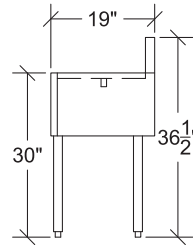

Model: _____ Item #: _____ Date: _____
 Project: _____ Qty: _____ Approved By: _____

Drainboards and Corner Drainboards

Royal Series Underbar

Standard Drainboards

Model	Overall Length (A)	Left Side to Drain (B)	Depth	Back Side to Drain	Weight (lbs.)
KR19-GS12	12"	6"	19"	9-1/2"	38
KR19-GS18	18"	14"	19"	9-1/2"	44
KR19-GS24	24"	20"	19"	9-1/2"	50
KR19-GS30	30"	26"	19"	9-1/2"	56
KR19-GS36	36"	32"	19"	9-1/2"	62
KR19-GS42	42"	21"	19"	9-1/2"	68
KR19-GS48	48"	24"	19"	9-1/2"	74
KR24-GS12	12"	6"	24"	11-1/2"	43
KR24-GS18	18"	14"	24"	11-1/2"	49
KR24-GS24	24"	20"	24"	11-1/2"	55
KR24-GS30	30"	26"	24"	11-1/2"	61
KR24-GS36	36"	32"	24"	11-1/2"	68
KR24-GS42	42"	21"	24"	11-1/2"	75
KR24-GS48	48"	24"	24"	11-1/2"	82

KR19 Standard Drainboard

KR24 Standard Drainboard

Corner Drainboards

Model	Overall Length (A)	Left Side to Drain (B)	Depth	Back Side to Drain	Return End	Weight (lbs.)
KR19-C18L	18"	4"	19"	9-1/2"	Left	41
KR19-C18R	18"	14"	19"	9-1/2"	Right	41
KR19-C24L	24"	4"	19"	9-1/2"	Left	47
KR19-C24R	24"	20"	19"	9-1/2"	Right	47
KR19-C30L	30"	4"	19"	9-1/2"	Left	53
KR19-C30R	30"	26"	19"	9-1/2"	Right	53
KR19-C36L	36"	4"	19"	9-1/2"	Left	59
KR19-C36R	36"	32"	19"	9-1/2"	Right	59
KR19-C42L	42"	4"	19"	9-1/2"	Left	65
KR19-C42R	42"	38"	19"	9-1/2"	Right	65
KR19-C48L	48"	4"	19"	9-1/2"	Left	71
KR19-C48R	48"	44"	19"	9-1/2"	Right	71
KR24-C18L	18"	4"	24"	11-1/2"	Left	51
KR24-C18R	18"	14"	24"	11-1/2"	Right	51
KR24-C24L	24"	4"	24"	11-1/2"	Left	57
KR24-C24R	24"	20"	24"	11-1/2"	Right	57
KR24-C30L	30"	4"	24"	11-1/2"	Left	64
KR24-C30R	30"	26"	24"	11-1/2"	Right	64
KR24-C36L	36"	4"	24"	11-1/2"	Left	70
KR24-C36R	36"	32"	24"	11-1/2"	Right	70
KR24-C42L	42"	4"	24"	11-1/2"	Left	77
KR24-C42R	42"	38"	24"	11-1/2"	Right	77
KR24-C48L	48"	4"	24"	11-1/2"	Left	85
KR24-C48R	48"	44"	24"	11-1/2"	Right	85