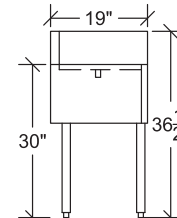

KR19 Corner Drainboard with Left Return