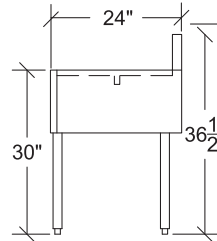

Model: _____ Item #: _____ Date: _____
 Project: _____ Qty: _____ Approved By: _____

Drainboards and Corner Drainboards

Royal Series Underbar

Standard Drainboards

Model	Overall Length (A)	Left Side to Drain (B)	Depth	Back Side to Drain	Weight (lbs.)
KR19-GS12	12"	6"	19"	9-1/2"	38
KR19-GS18	18"	14"	19"	9-1/2"	44
KR19-GS24	24"	20"	19"	9-1/2"	50
KR19-GS30	30"	26"	19"	9-1/2"	56
KR19-GS36	36"	32"	19"	9-1/2"	62
KR19-GS42	42"	21"	19"	9-1/2"	68
KR19-GS48	48"	24"	19"	9-1/2"	74
KR24-GS12	12"	6"	24"	11-1/2"	43
KR24-GS18	18"	14"	24"	11-1/2"	49
KR24-GS24	24"	20"	24"	11-1/2"	55
KR24-GS30	30"	26"	24"	11-1/2"	61
KR24-GS36	36"	32"	24"	11-1/2"	68
KR24-GS42	42"	21"	24"	11-1/2"	75
KR24-GS48	48"	24"	24"	11-1/2"	82

KR19 Standard Drainboard

KR24 Standard Drainboard

Corner Drainboards

Model	Overall Length (A)	Left Side to Drain (B)	Depth	Back Side to Drain	Return End	Weight (lbs.)
KR19-C18L	18"	4"	19"	9-1/2"	Left	41
KR19-C18R	18"	14"	19"	9-1/2"	Right	41
KR19-C24L	24"	4"	19"	9-1/2"	Left	47
KR19-C24R	24"	20"	19"	9-1/2"	Right	47
KR19-C30L	30"	4"	19"	9-1/2"	Left	53
KR19-C30R	30"	26"	19"	9-1/2"	Right	53
KR19-C36L	36"	4"	19"	9-1/2"	Left	59
KR19-C36R	36"	32"	19"	9-1/2"	Right	59
KR19-C42L	42"	4"	19"	9-1/2"	Left	65
KR19-C42R	42"	38"	19"	9-1/2"	Right	65
KR19-C48L	48"	4"	19"	9-1/2"	Left	71
KR19-C48R	48"	44"	19"	9-1/2"	Right	71
KR24-C18L	18"	4"	24"	11-1/2"	Left	51
KR24-C18R	18"	14"	24"	11-1/2"	Right	51
KR24-C24L	24"	4"	24"	11-1/2"	Left	57
KR24-C24R	24"	20"	24"	11-1/2"	Right	57
KR24-C30L	30"	4"	24"	11-1/2"	Left	64
KR24-C30R	30"	26"	24"	11-1/2"	Right	64
KR24-C36L	36"	4"	24"	11-1/2"	Left	70
KR24-C36R	36"	32"	24"	11-1/2"	Right	70
KR24-C42L	42"	4"	24"	11-1/2"	Left	77
KR24-C42R	42"	38"	24"	11-1/2"	Right	77
KR24-C48L	48"	4"	24"	11-1/2"	Left	85
KR24-C48R	48"	44"	24"	11-1/2"	Right	85