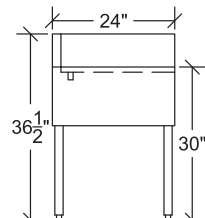

KR24 Corner Drainboard with Left Return