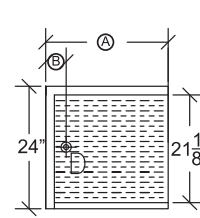

KR24 Corner Drainboard with Left Return