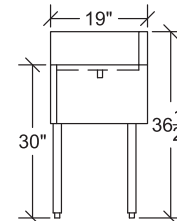

Model: _____ Item #: _____ Date: _____
 Project: _____ Qty: _____ Approved By: _____

Drainboards and Corner Drainboards

Royal Series Underbar

Standard Drainboards

Model	Overall Length (A)	Left Side to Drain (B)	Depth	Back Side to Drain	Weight (lbs.)
KR19-GS12	12"	6"	19"	9-1/2"	38
KR19-GS18	18"	14"	19"	9-1/2"	44
KR19-GS24	24"	20"	19"	9-1/2"	50
KR19-GS30	30"	26"	19"	9-1/2"	56
KR19-GS36	36"	32"	19"	9-1/2"	62
KR19-GS42	42"	21"	19"	9-1/2"	68
KR19-GS48	48"	24"	19"	9-1/2"	74
KR24-GS12	12"	6"	24"	11-1/2"	43
KR24-GS18	18"	14"	24"	11-1/2"	49
KR24-GS24	24"	20"	24"	11-1/2"	55
KR24-GS30	30"	26"	24"	11-1/2"	61
KR24-GS36	36"	32"	24"	11-1/2"	68
KR24-GS42	42"	21"	24"	11-1/2"	75
KR24-GS48	48"	24"	24"	11-1/2"	82

KR19 Standard Drainboard

KR24 Standard Drainboard

Corner Drainboards

Model	Overall Length (A)	Left Side to Drain (B)	Depth	Back Side to Drain	Return End	Weight (lbs.)
KR19-C18L	18"	4"	19"	9-1/2"	Left	41
KR19-C18R	18"	14"	19"	9-1/2"	Right	41
KR19-C24L	24"	4"	19"	9-1/2"	Left	47
KR19-C24R	24"	20"	19"	9-1/2"	Right	47
KR19-C30L	30"	4"	19"	9-1/2"	Left	53
KR19-C30R	30"	26"	19"	9-1/2"	Right	53
KR19-C36L	36"	4"	19"	9-1/2"	Left	59
KR19-C36R	36"	32"	19"	9-1/2"	Right	59
KR19-C42L	42"	4"	19"	9-1/2"	Left	65
KR19-C42R	42"	38"	19"	9-1/2"	Right	65
KR19-C48L	48"	4"	19"	9-1/2"	Left	71
KR19-C48R	48"	44"	19"	9-1/2"	Right	71
KR24-C18L	18"	4"	24"	11-1/2"	Left	51
KR24-C18R	18"	14"	24"	11-1/2"	Right	51
KR24-C24L	24"	4"	24"	11-1/2"	Left	57
KR24-C24R	24"	20"	24"	11-1/2"	Right	57
KR24-C30L	30"	4"	24"	11-1/2"	Left	64
KR24-C30R	30"	26"	24"	11-1/2"	Right	64
KR24-C36L	36"	4"	24"	11-1/2"	Left	70
KR24-C36R	36"	32"	24"	11-1/2"	Right	70
KR24-C42L	42"	4"	24"	11-1/2"	Left	77
KR24-C42R	42"	38"	24"	11-1/2"	Right	77
KR24-C48L	48"	4"	24"	11-1/2"	Left	85
KR24-C48R	48"	44"	24"	11-1/2"	Right	85