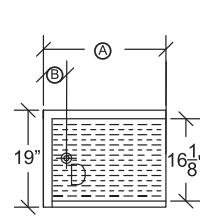

KR19 Corner Drainboard with Left Return