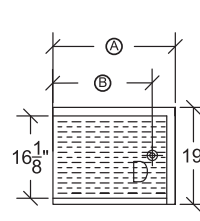

Model: _____ Item #: _____ Date: _____
 Project: _____ Qty: _____ Approved By: _____

Drainboards and Corner Drainboards

Royal Series Underbar

Standard Drainboards

Model	Overall Length (A)	Left Side to Drain (B)	Depth	Back Side to Drain	Weight (lbs.)
KR19-GS12	12"	6"	19"	9-1/2"	38
KR19-GS18	18"	14"	19"	9-1/2"	44
KR19-GS24	24"	20"	19"	9-1/2"	50
KR19-GS30	30"	26"	19"	9-1/2"	56
KR19-GS36	36"	32"	19"	9-1/2"	62
KR19-GS42	42"	21"	19"	9-1/2"	68
KR19-GS48	48"	24"	19"	9-1/2"	74
KR24-GS12	12"	6"	24"	11-1/2"	43
KR24-GS18	18"	14"	24"	11-1/2"	49
KR24-GS24	24"	20"	24"	11-1/2"	55
KR24-GS30	30"	26"	24"	11-1/2"	61
KR24-GS36	36"	32"	24"	11-1/2"	68
KR24-GS42	42"	21"	24"	11-1/2"	75
KR24-GS48	48"	24"	24"	11-1/2"	82

KR19 Standard Drainboard

KR24 Standard Drainboard

Corner Drainboards

Model	Overall Length (A)	Left Side to Drain (B)	Depth	Back Side to Drain	Return End	Weight (lbs.)
KR19-C18L	18"	4"	19"	9-1/2"	Left	41
KR19-C18R	18"	14"	19"	9-1/2"	Right	41
KR19-C24L	24"	4"	19"	9-1/2"	Left	47
KR19-C24R	24"	20"	19"	9-1/2"	Right	47
KR19-C30L	30"	4"	19"	9-1/2"	Left	53
KR19-C30R	30"	26"	19"	9-1/2"	Right	53
KR19-C36L	36"	4"	19"	9-1/2"	Left	59
KR19-C36R	36"	32"	19"	9-1/2"	Right	59
KR19-C42L	42"	4"	19"	9-1/2"	Left	65
KR19-C42R	42"	38"	19"	9-1/2"	Right	65
KR19-C48L	48"	4"	19"	9-1/2"	Left	71
KR19-C48R	48"	44"	19"	9-1/2"	Right	71
KR24-C18L	18"	4"	24"	11-1/2"	Left	51
KR24-C18R	18"	14"	24"	11-1/2"	Right	51
KR24-C24L	24"	4"	24"	11-1/2"	Left	57
KR24-C24R	24"	20"	24"	11-1/2"	Right	57
KR24-C30L	30"	4"	24"	11-1/2"	Left	64
KR24-C30R	30"	26"	24"	11-1/2"	Right	64
KR24-C36L	36"	4"	24"	11-1/2"	Left	70
KR24-C36R	36"	32"	24"	11-1/2"	Right	70
KR24-C42L	42"	4"	24"	11-1/2"	Left	77
KR24-C42R	42"	38"	24"	11-1/2"	Right	77
KR24-C48L	48"	4"	24"	11-1/2"	Left	85
KR24-C48R	48"	44"	24"	11-1/2"	Right	85