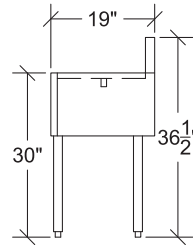

Model: _____ Item #: _____ Date: _____
 Project: _____ Qty: _____ Approved By: _____

Drainboards and Corner Drainboards

Royal Series Underbar

Standard Drainboards

Model	Overall Length (A)	Left Side to Drain (B)	Depth	Back Side to Drain	Weight (lbs.)
KR19-GS12	12"	6"	19"	9-1/2"	38
KR19-GS18	18"	14"	19"	9-1/2"	44
KR19-GS24	24"	20"	19"	9-1/2"	50
KR19-GS30	30"	26"	19"	9-1/2"	56
KR19-GS36	36"	32"	19"	9-1/2"	62
KR19-GS42	42"	21"	19"	9-1/2"	68
KR19-GS48	48"	24"	19"	9-1/2"	74
KR24-GS12	12"	6"	24"	11-1/2"	43
KR24-GS18	18"	14"	24"	11-1/2"	49
KR24-GS24	24"	20"	24"	11-1/2"	55
KR24-GS30	30"	26"	24"	11-1/2"	61
KR24-GS36	36"	32"	24"	11-1/2"	68
KR24-GS42	42"	21"	24"	11-1/2"	75
KR24-GS48	48"	24"	24"	11-1/2"	82

KR19 Standard Drainboard

KR24 Standard Drainboard

Corner Drainboards

Model	Overall Length (A)	Left Side to Drain (B)	Depth	Back Side to Drain	Return End	Weight (lbs.)
KR19-C18L	18"	4"	19"	9-1/2"	Left	41
KR19-C18R	18"	14"	19"	9-1/2"	Right	41
KR19-C24L	24"	4"	19"	9-1/2"	Left	47
KR19-C24R	24"	20"	19"	9-1/2"	Right	47
KR19-C30L	30"	4"	19"	9-1/2"	Left	53
KR19-C30R	30"	26"	19"	9-1/2"	Right	53
KR19-C36L	36"	4"	19"	9-1/2"	Left	59
KR19-C36R	36"	32"	19"	9-1/2"	Right	59
KR19-C42L	42"	4"	19"	9-1/2"	Left	65
KR19-C42R	42"	38"	19"	9-1/2"	Right	65
KR19-C48L	48"	4"	19"	9-1/2"	Left	71
KR19-C48R	48"	44"	19"	9-1/2"	Right	71
KR24-C18L	18"	4"	24"	11-1/2"	Left	51
KR24-C18R	18"	14"	24"	11-1/2"	Right	51
KR24-C24L	24"	4"	24"	11-1/2"	Left	57
KR24-C24R	24"	20"	24"	11-1/2"	Right	57
KR24-C30L	30"	4"	24"	11-1/2"	Left	64
KR24-C30R	30"	26"	24"	11-1/2"	Right	64
KR24-C36L	36"	4"	24"	11-1/2"	Left	70
KR24-C36R	36"	32"	24"	11-1/2"	Right	70
KR24-C42L	42"	4"	24"	11-1/2"	Left	77
KR24-C42R	42"	38"	24"	11-1/2"	Right	77
KR24-C48L	48"	4"	24"	11-1/2"	Left	85
KR24-C48R	48"	44"	24"	11-1/2"	Right	85