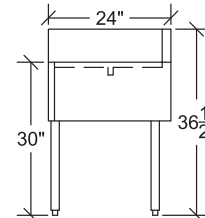

KR24 Corner Drainboard with Right Return