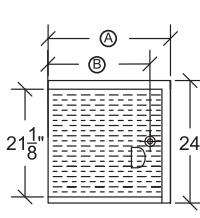

KR24 Corner Drainboard with Right Return