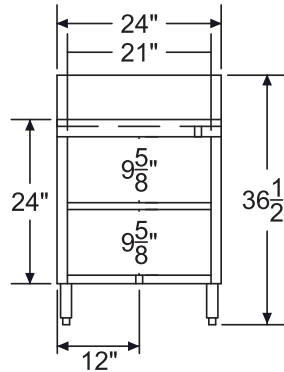

Model: _____ Item #: _____ Date: _____

Project: _____ Qty: _____ Approved By: _____

Glass Storage Cabinets

Royal Series Underbar

KR24-GSB1

KR24-GSB3

KR24-GSB4

KR24-24SC or KR24-24SC-L

(KR24-24SC shown. KR24-24SC-L is exact opposite with sink on left)