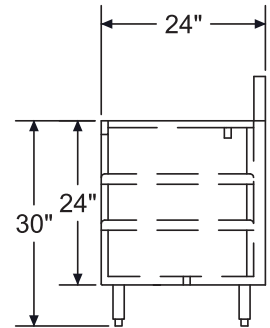

Model: _____ Item #: _____ Date: _____

Project: _____ Qty: _____ Approved By: _____

Glass Storage Cabinets

Royal Series Underbar

KR24-GSB1