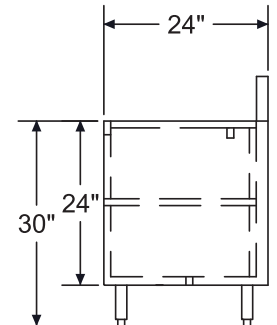

Model: _____ Item #: _____ Date: _____

Project: _____ Qty: _____ Approved By: _____

Glass Storage Cabinets

Royal Series Underbar

KR24-GSB1

KR24-GSB3

KR24-GSB4

KR24-24SC or KR24-24SC-L

(KR24-24SC shown. KR24-24SC-L is exact opposite with sink on left)