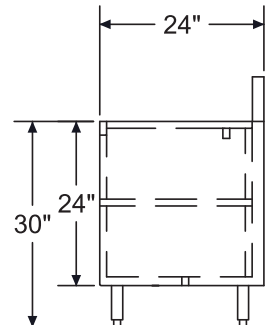

Model: _____ Item #: _____ Date: _____

Project: _____ Qty: _____ Approved By: _____

Glass Storage Cabinets

Royal Series Underbar

KR24-GSB1

KR24-GSB3

KR24-GSB4

KR24-24SC or KR24-24SC-L

(KR24-24SC shown. KR24-24SC-L is exact opposite with sink on left)