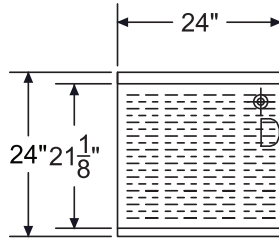

Glass Storage Cabinets

Royal Series Underbar

KR24-GSB1