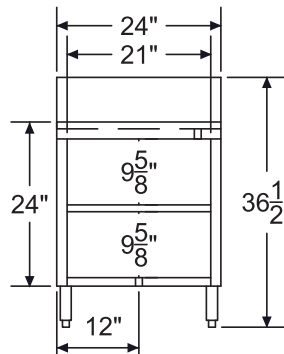

Model: _____ Item #: _____ Date: _____

Project: _____ Qty: _____ Approved By: _____

Glass Storage Cabinets

Royal Series Underbar

KR24-GSB1

KR24-GSB3

KR24-GSB4

KR24-24SC or KR24-24SC-L

(KR24-24SC shown. KR24-24SC-L is exact opposite with sink on left)