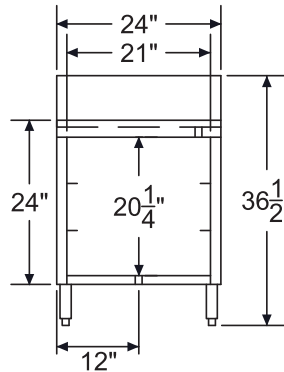

Model: _____ Item #: _____ Date: _____

Project: _____ Qty: _____ Approved By: _____

Glass Storage Cabinets

Royal Series Underbar

KR24-GSB1