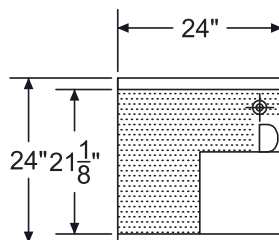

Model: _____ Item #: _____ Date: _____

Project: _____ Qty: _____ Approved By: _____

Glass Storage Cabinets

Royal Series Underbar

KR24-GSB1

KR24-GSB3

KR24-GSB4

KR24-24SC or KR24-24SC-L

(KR24-24SC shown. KR24-24SC-L is exact opposite with sink on left)