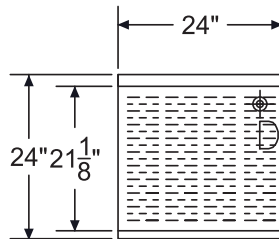

Model: _____ Item #: _____ Date: _____

Project: _____ Qty: _____ Approved By: _____

Glass Storage Cabinets

Royal Series Underbar

KR24-GSB1

KR24-GSB3

KR24-GSB4

KR24-24SC or KR24-24SC-L

(KR24-24SC shown. KR24-24SC-L is exact opposite with sink on left)