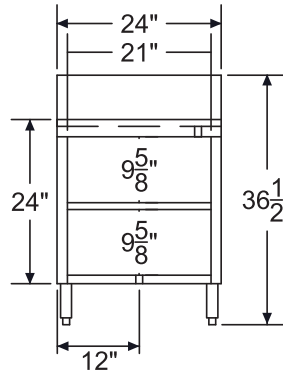

Model: _____ Item #: _____ Date: _____

Project: _____ Qty: _____ Approved By: _____

Glass Storage Cabinets

Royal Series Underbar

KR24-GSB1

KR24-GSB3

KR24-GSB4

KR24-24SC or KR24-24SC-L

(KR24-24SC shown. KR24-24SC-L is exact opposite with sink on left)