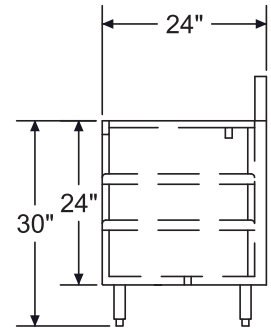

Model: _____ Item #: _____ Date: _____

Project: _____ Qty: _____ Approved By: _____

Glass Storage Cabinets

Royal Series Underbar

KR24-GSB1