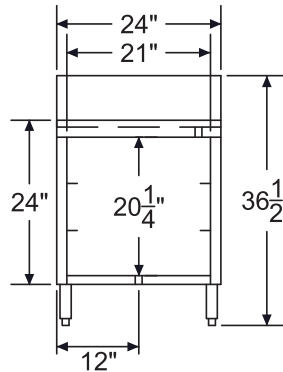

Model: _____ Item #: _____ Date: _____

Project: _____ Qty: _____ Approved By: _____

Glass Storage Cabinets

Royal Series Underbar

KR24-GSB1