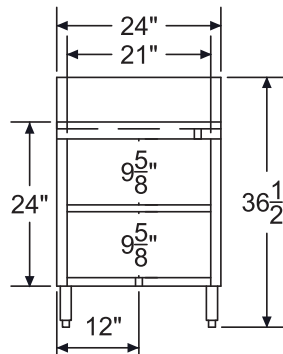

Model: _____ Item #: _____ Date: _____

Project: _____ Qty: _____ Approved By: _____

Glass Storage Cabinets

Royal Series Underbar

KR24-GSB1

KR24-GSB3

KR24-GSB4

KR24-24SC or KR24-24SC-L

(KR24-24SC shown. KR24-24SC-L is exact opposite with sink on left)