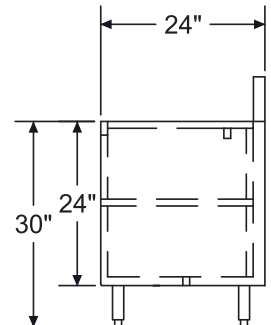

Model: _____ Item #: _____ Date: _____

Project: _____ Qty: _____ Approved By: _____

Glass Storage Cabinets

Royal Series Underbar

KR24-GSB1

KR24-GSB3

KR24-GSB4

KR24-24SC or KR24-24SC-L

(KR24-24SC shown. KR24-24SC-L is exact opposite with sink on left)