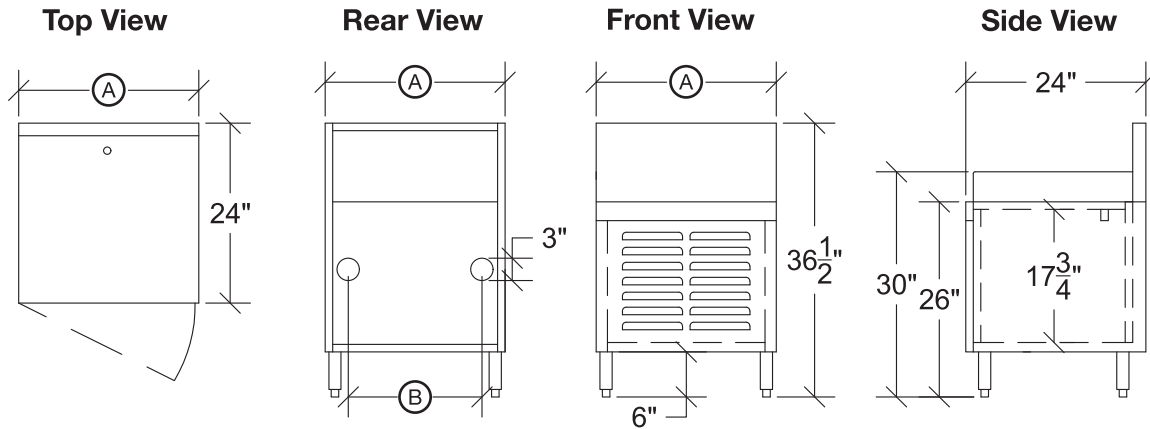

Model: _____ Item #: _____ Date: _____

Project: _____ Qty: _____ Approved By: _____

Royal Series P.O.S. Station & Register/Coffee Stands

Royal Series Underbar

KR24-PC18

P.O.S Station Standard Features

- Allows P.O.S. Station and cash drawer to fit under bar top
- Low profile side splashes to protect P.O.S. while improving bartender ergonomics
- One louvered door for ventilation with lock
- Locks standard on models with doors
- Cord access on inside on top of unit
- 26" working height
- 24" depth front to back

Specifications

Materials	<ul style="list-style-type: none"> ▪ Door: 20 gauge stainless steel ▪ Backsplash: 20 gauge stainless steel ▪ Sides: 20 gauge stainless steel ▪ Back and Bottom: 20 gauge galvanized steel
Legs	<ul style="list-style-type: none"> ▪ 1-5/8" tubular 16 gauge stainless steel legs with grey plastic bullet foot
Backsplash	<ul style="list-style-type: none"> ▪ 6-1/2"H x 1-3/4"D

KR24-RS18

Register/Coffee Stands Standard Features

- Flat top for cash registers and coffee makers
- 30" working height

Specifications

Materials	<ul style="list-style-type: none"> ▪ Front Apron: 20 gauge stainless steel clad over 20 gauge galvanized steel ▪ Backsplash: 20 gauge stainless steel ▪ Sides: 20 gauge stainless steel ▪ Back and Bottom: 20 gauge galvanized steel
Legs	<ul style="list-style-type: none"> ▪ 1-5/8" tubular 16 gauge stainless steel legs with grey plastic bullet foot
Backsplash	<ul style="list-style-type: none"> ▪ 6-1/2"H x 1-3/4"D

Model: _____ Item #: _____ Date: _____

Project: _____ Qty: _____ Approved By: _____

Royal Series P.O.S. Station & Register/Coffee Stands

Royal Series Underbar

P.O.S Station

Model	Overall Length	Distance Between Cutouts	Working Height	Depth (Front to Back)	Weight (lbs.)
	(A)	(B)			
KR24-PC18	18"	11-13/16"	26"	24"	60
KR24-PC24	24"	17-13/16"	26"	24"	70