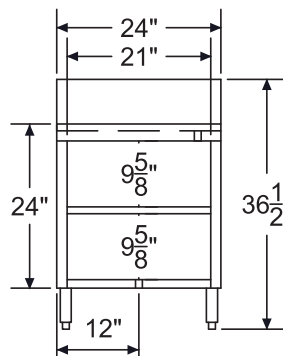

Model: _____ Item #: _____ Date: _____

Project: _____ Qty: _____ Approved By: _____

Glass Storage Cabinets

Royal Series Underbar

KR24-GSB1

KR24-GSB3

KR24-GSB4

KR24-24SC or KR24-24SC-L

(KR24-24SC shown. KR24-24SC-L is exact opposite with sink on left)