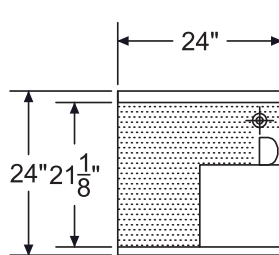

Model: _____ Item #: _____ Date: _____

Project: _____ Qty: _____ Approved By: _____

Glass Storage Cabinets

Royal Series Underbar

KR24-GSB1

KR24-GSB3

KR24-GSB4

KR24-24SC or KR24-24SC-L

(KR24-24SC shown. KR24-24SC-L is exact opposite with sink on left)