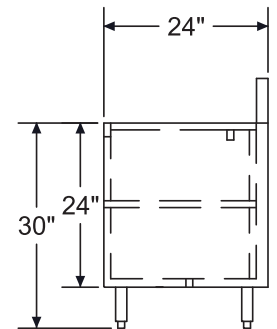

Model: _____ Item #: _____ Date: _____

Project: _____ Qty: _____ Approved By: _____

Glass Storage Cabinets

Royal Series Underbar

KR24-GSB1

KR24-GSB3

KR24-GSB4

KR24-24SC or KR24-24SC-L

(KR24-24SC shown. KR24-24SC-L is exact opposite with sink on left)