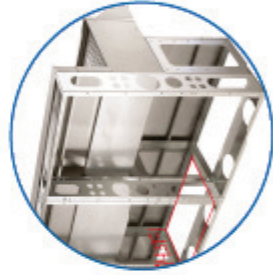

Optional Ice Bin dividers which allow for storage of different types of ice

Removable garnish station with integrated cover

Tool well with dipperwell faucet

High performance speed rinser

Insulated elixir section with stainless steel dividers & perforated bottom for ice separation

Sound deadened speed rail

Available on stainless steel legs or modular bar die