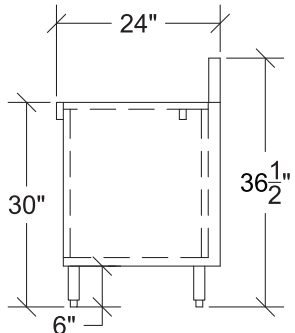

# Drainboard Storage Cabinets

Royal Series Underbar

KR24-SD18

KR24-S18  
with Optional Middle Shelf

Model	Length (A)	Depth	Doors	Wgt. (lbs.)
KR24-S12	12"	24"	No	50
KR24-SD12	12"	24"	Yes (1)	60
KR24-S18	18"	24"	No	55
KR24-SD18	18"	24"	Yes (1)	65
KR24-S24	24"	24"	No	60
KR24-SD24	24"	24"	Yes (1)	70
KR24-S30	30"	24"	No	65
KR24-SD30	30"	24"	Yes (2)	80
KR24-S36	36"	24"	No	75
KR24-SD36	36"	24"	Yes (2)	90
KR24-S48	48"	24"	No	85
KR24-SD48	48"	24"	Yes (2)	100

Optional Middle Shelf