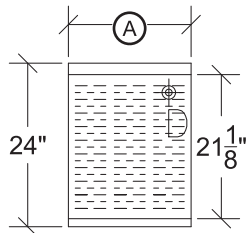

# Drainboard Storage Cabinets

Royal Series Underbar

KR24-SD18

KR24-S18  
with Optional Middle Shelf

Model	Length (A)	Depth	Doors	Wgt. (lbs.)
KR24-S12	12"	24"	No	50
KR24-SD12	12"	24"	Yes (1)	60
KR24-S18	18"	24"	No	55
KR24-SD18	18"	24"	Yes (1)	65
KR24-S24	24"	24"	No	60
KR24-SD24	24"	24"	Yes (1)	70
KR24-S30	30"	24"	No	65
KR24-SD30	30"	24"	Yes (2)	80
KR24-S36	36"	24"	No	75
KR24-SD36	36"	24"	Yes (2)	90
KR24-S48	48"	24"	No	85
KR24-SD48	48"	24"	Yes (2)	100

Optional Middle Shelf