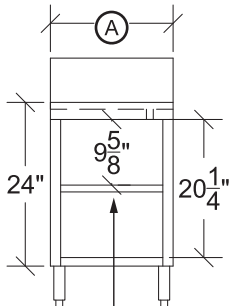

# Drainboard Storage Cabinets

Royal Series Underbar

KR24-SD18

KR24-S18  
with Optional Middle Shelf

Model	Length (A)	Depth	Doors	Wgt. (lbs.)
KR24-S12	12"	24"	No	50
KR24-SD12	12"	24"	Yes (1)	60
KR24-S18	18"	24"	No	55
KR24-SD18	18"	24"	Yes (1)	65
KR24-S24	24"	24"	No	60
KR24-SD24	24"	24"	Yes (1)	70
KR24-S30	30"	24"	No	65
KR24-SD30	30"	24"	Yes (2)	80
KR24-S36	36"	24"	No	75
KR24-SD36	36"	24"	Yes (2)	90
KR24-S48	48"	24"	No	85
KR24-SD48	48"	24"	Yes (2)	100

## Specifications

<b>Drainboard</b>	<ul style="list-style-type: none"> <li>20 gauge embossed stainless steel reinforced with welded braces every 6"</li> <li>3/4" radius on all vertical and horizontal edges</li> </ul>
<b>Material</b>	<ul style="list-style-type: none"> <li>Front Apron: 20 gauge stainless steel</li> <li>Backsplash: 20 gauge stainless steel</li> <li>Sides: 20 gauge stainless steel</li> <li>Back &amp; Bottom: 20 gauge stainless steel</li> <li>Doors: 20 gauge stainless steel</li> </ul>
<b>Legs</b>	<ul style="list-style-type: none"> <li>1-5/8" tubular 16 gauge stainless steel with gray plastic bullet foot</li> </ul>
<b>Doors</b>	<ul style="list-style-type: none"> <li>Locks included on models with doors</li> <li>Doors cannot be added once unit is built</li> </ul>
<b>Plumbing</b>	<ul style="list-style-type: none"> <li>1" IPS Drain Connection</li> </ul>