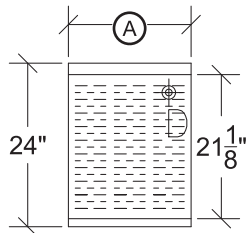

Model: _____ Item #: _____ Date: _____

Project: _____ Qty: _____ Approved By: _____

Drainboard Storage Cabinets

Royal Series Underbar

KR24-SD18

KR24-S18
with Optional Middle Shelf

Model	Length (A)	Depth	Doors	Wgt. (lbs.)
KR24-S12	12"	24"	No	50
KR24-SD12	12"	24"	Yes (1)	60
KR24-S18	18"	24"	No	55
KR24-SD18	18"	24"	Yes (1)	65
KR24-S24	24"	24"	No	60
KR24-SD24	24"	24"	Yes (1)	70
KR24-S30	30"	24"	No	65
KR24-SD30	30"	24"	Yes (2)	80
KR24-S36	36"	24"	No	75
KR24-SD36	36"	24"	Yes (2)	90
KR24-S48	48"	24"	No	85
KR24-SD48	48"	24"	Yes (2)	100

Optional Middle Shelf

Standard Features

- Storage cabinets with doors come standard with locks
- Optional perforated insert available for drainboard top
- Optional middle shelf available

Specifications

Drainboard	<ul style="list-style-type: none"> 20 gauge embossed stainless steel reinforced with welded braces every 6" 3/4" radius on all vertical and horizontal edges
Material	<ul style="list-style-type: none"> Front Apron: 20 gauge stainless steel Backsplash: 20 gauge stainless steel Sides: 20 gauge stainless steel Back & Bottom: 20 gauge stainless steel Doors: 20 gauge stainless steel
Legs	<ul style="list-style-type: none"> 1-5/8" tubular 16 gauge stainless steel with gray plastic bullet foot
Doors	<ul style="list-style-type: none"> Locks included on models with doors Doors cannot be added once unit is built
Plumbing	<ul style="list-style-type: none"> 1" IPS Drain Connection