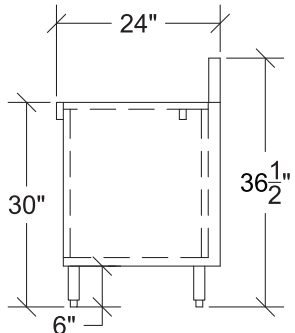

Model: _____ Item #: _____ Date: _____

Project: _____ Qty: _____ Approved By: _____

Drainboard Storage Cabinets

Royal Series Underbar

KR24-SD18

KR24-S18
with Optional Middle Shelf

Model	Length (A)	Depth	Doors	Wgt. (lbs.)
KR24-S12	12"	24"	No	50
KR24-SD12	12"	24"	Yes (1)	60
KR24-S18	18"	24"	No	55
KR24-SD18	18"	24"	Yes (1)	65
KR24-S24	24"	24"	No	60
KR24-SD24	24"	24"	Yes (1)	70
KR24-S30	30"	24"	No	65
KR24-SD30	30"	24"	Yes (2)	80
KR24-S36	36"	24"	No	75
KR24-SD36	36"	24"	Yes (2)	90
KR24-S48	48"	24"	No	85
KR24-SD48	48"	24"	Yes (2)	100

Optional Middle Shelf

Standard Features

- Storage cabinets with doors come standard with locks
- Optional perforated insert available for drainboard top
- Optional middle shelf available

Specifications

Drainboard	<ul style="list-style-type: none"> 20 gauge embossed stainless steel reinforced with welded braces every 6" 3/4" radius on all vertical and horizontal edges
Material	<ul style="list-style-type: none"> Front Apron: 20 gauge stainless steel Backsplash: 20 gauge stainless steel Sides: 20 gauge stainless steel Back & Bottom: 20 gauge stainless steel Doors: 20 gauge stainless steel
Legs	<ul style="list-style-type: none"> 1-5/8" tubular 16 gauge stainless steel with gray plastic bullet foot
Doors	<ul style="list-style-type: none"> Locks included on models with doors Doors cannot be added once unit is built
Plumbing	<ul style="list-style-type: none"> 1" IPS Drain Connection