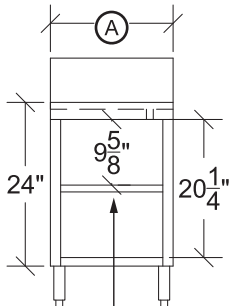

Model: _____ Item #: _____ Date: _____

Project: _____ Qty: _____ Approved By: _____

Drainboard Storage Cabinets

Royal Series Underbar

KR24-SD18

KR24-S18
with Optional Middle Shelf

Model	Length (A)	Depth	Doors	Wgt. (lbs.)
KR24-S12	12"	24"	No	50
KR24-SD12	12"	24"	Yes (1)	60
KR24-S18	18"	24"	No	55
KR24-SD18	18"	24"	Yes (1)	65
KR24-S24	24"	24"	No	60
KR24-SD24	24"	24"	Yes (1)	70
KR24-S30	30"	24"	No	65
KR24-SD30	30"	24"	Yes (2)	80
KR24-S36	36"	24"	No	75
KR24-SD36	36"	24"	Yes (2)	90
KR24-S48	48"	24"	No	85
KR24-SD48	48"	24"	Yes (2)	100

Optional Middle Shelf

Standard Features

- Storage cabinets with doors come standard with locks
- Optional perforated insert available for drainboard top
- Optional middle shelf available

Specifications

Drainboard	<ul style="list-style-type: none"> 20 gauge embossed stainless steel reinforced with welded braces every 6" 3/4" radius on all vertical and horizontal edges
Material	<ul style="list-style-type: none"> Front Apron: 20 gauge stainless steel Backsplash: 20 gauge stainless steel Sides: 20 gauge stainless steel Back & Bottom: 20 gauge stainless steel Doors: 20 gauge stainless steel
Legs	<ul style="list-style-type: none"> 1-5/8" tubular 16 gauge stainless steel with gray plastic bullet foot
Doors	<ul style="list-style-type: none"> Locks included on models with doors Doors cannot be added once unit is built
Plumbing	<ul style="list-style-type: none"> 1" IPS Drain Connection