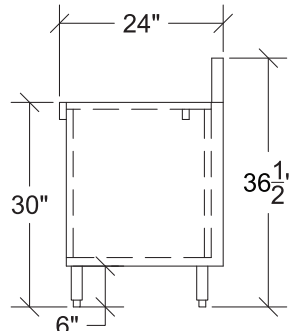

# Drainboard Storage Cabinets

Royal Series Underbar

KR24-SD18

KR24-S18  
with Optional Middle Shelf

Model	Length (A)	Depth	Doors	Wgt. (lbs.)
KR24-S12	12"	24"	No	50
KR24-SD12	12"	24"	Yes (1)	60
KR24-S18	18"	24"	No	55
KR24-SD18	18"	24"	Yes (1)	65
KR24-S24	24"	24"	No	60
KR24-SD24	24"	24"	Yes (1)	70
KR24-S30	30"	24"	No	65
KR24-SD30	30"	24"	Yes (2)	80
KR24-S36	36"	24"	No	75
KR24-SD36	36"	24"	Yes (2)	90
KR24-S48	48"	24"	No	85
KR24-SD48	48"	24"	Yes (2)	100

Optional Middle Shelf