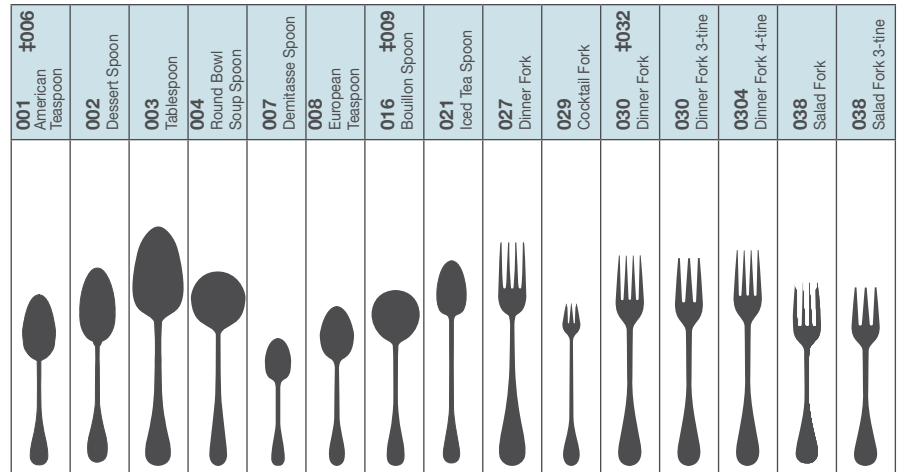

BRANDWARE® 18/0 AVAILABILITY GUIDE

Flatware Abbreviation Key: **F.H.** – Flat Handle, **Fl. Bl.** – Fluted Blade, **S.H.** – Solid Handle, **Ser. Bl.** – Serrated Blade, **Pnc.** – Pinched, **Bol.** – Bolster, **Pl. Bl.** – Plain Blade, **H.H.** – Hollow Handle

Refer to page 161 for custom stamping information.

* Sold in master case quantities only

‡ EcoWare™ number

	001 American Teaspoon	002 Dessert Spoon	003 Tablespoon	004 Round Bowl Soup Spoon	007 Demitasse Spoon	008 European Teaspoon	016 Bouillon Spoon	021 Iced Tea Spoon	027 Dinner Fork	029 Cocktail Fork	030 Dinner Fork	030 Dinner Fork 3-tine	0304 Dinner Fork 4-tine	038 Salad Fork	038 Salad Fork 3-tine
Cascade™ 165 Design Patented	6 1/8	7 1/4					6 1/8	7 7/8		5 7/8	7 3/8			6 3/8	
Colony 136	6 1/8	7 1/4					6	8 3/8			7 3/8			6 7/8	
Cookout™ 202	6 5/8	7 1/8							8 1/8			6 5/8			
Coral 127	6 1/4	6 7/8	8 3/8				6 1/4	7 1/2		6	7 5/8			7	
EcoWare 697 Design Patented	5 3/8 ‡						5 1/8 ‡				5 7/8 ‡				
Freedom 132	6	7 1/8					6	7 3/4		5 3/8	7 7/8		7 1/2	6 3/8	
Harbour 130	6 1/4	7 1/4	8 5/8		4 3/4		6 1/8	8 3/8		5 3/4	7 3/8			6 1/2	
Huron 162	6 1/8		8 1/4	6 7/8	4 1/4				7 3/8					6 3/8	
Hvy. Wt. Dominion 147	5 3/4						5 7/8	8		5 1/2	7 1/8				
Hvy. Wt. Windsor 141	5 3/4	6 7/8		6 3/4			5 7/8	8			7 1/8				
Kendra™ 149	6 3/8						6 3/8	7 3/8			7 3/8				
Linda 134	6	7					5 7/8				7 3/8			6 1/8	
McIntosh® 164	6 1/2			7 1/2			5 7/8	7 1/2	7 7/8		7 1/2			7 3/4	
Med. Wt. Baguette 154	6 1/4	6 7/8					6 1/8	7 5/8			7 1/4			6 1/4	
Med. Wt. Classic Rim 139	6	6 7/8		6 5/8			5 5/8	7 7/8		5 1/2	7			6 1/8	
Med. Wt. Dominion* 657	5 3/4	6 7/8	7 5/8				5 7/8	8		5 3/8	7 1/8			6 1/8	
Med. Wt. Geneva 160	6	7	8		4 3/8		6	7 5/8		6	7 1/2			7	
Med. Wt. Windsor* 651	5 3/4	6 7/8	7 5/8		4 1/4		5 7/8	8		5 3/8	7 1/8			6 1/8	
Regency 135	5 5/8	7 1/8	8 1/2				5 3/4	7 7/8		5 1/2	7 1/2				
Riva 148	6 1/8	7 1/4					6	7 3/4		5 5/8	7 3/8			6 7/8	
Salem 138	6 1/4	6 7/8			4 1/2		6	7 3/8		5 7/8	7 1/2			6 1/2	
Wellington 145	6 3/8	7 1/4	8 1/8		4 3/4	5 3/4	7 5/8	7 1/2		5 7/8	7 1/2			6 1/2	
Windsor Grandeur 143	6	7					6	7 3/8	7 7/8		6 3/8			6	

*Master case quantities only

*Master case quantities only