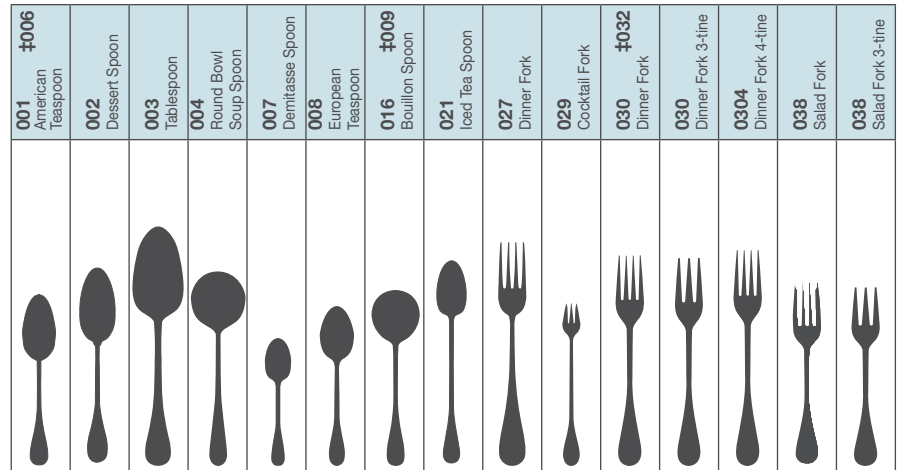

BRANDWARE® 18/0 AVAILABILITY GUIDE

Flatware Abbreviation Key: **F.H.** – Flat Handle, **Fl. Bl.** – Fluted Blade, **S.H.** – Solid Handle, **Ser. Bl.** – Serrated Blade, **Pnc.** – Pinched, **Bol.** – Bolster, **Pl. Bl.** – Plain Blade, **H.H.** – Hollow Handle

Refer to page 161 for custom stamping information.

* Sold in master case quantities only

‡ EcoWare™ number

	001 American Teaspoon	002 Dessert Spoon	003 Tablespoon	004 Round Bowl Soup Spoon	007 Demitasse Spoon	008 European Teaspoon	016 Bouillon Spoon	021 Iced Tea Spoon	027 Dinner Fork	029 Cocktail Fork	030 Dinner Fork	030 Dinner Fork 3-tine	030 Dinner Fork 4-tine	038 Salad Fork	038 Salad Fork 3-tine
Cascade™ 165 Design Patented	6 1/8	7 1/4					6 1/8	7 7/8		5 7/8	7 3/8			6 3/8	
Colony 136	6 1/8	7 1/4					6	8 3/8			7 3/8			6 7/8	
Cookout™ 202	6 5/8	7 1/8							8 1/8			6 5/8			
Coral 127	6 1/4	6 7/8	8 3/8				6 1/4	7 1/2		6	7 5/8			7	
EcoWare 697 Design Patented	5 3/8 ‡						5 1/8 ‡				5 7/8 ‡				
Freedom 132	6	7 1/8					6	7 3/4		5 3/8	7 7/8		7 1/2	6 3/8	
Harbour 130	6 1/4	7 1/4	8 5/8		4 3/4		6 1/8	8 3/8		5 3/4	7 3/8			6 1/2	
Huron 162	6 1/8		8 1/4	6 7/8	4 1/4				7 3/8					6 3/8	
Hvy. Wt. Dominion 147	5 3/4						5 7/8	8		5 1/2	7 1/8				
Hvy. Wt. Windsor 141	5 3/4	6 7/8		6 3/4			5 7/8	8			7 1/8				
Kendra™ 149	6 3/8						6 3/8	7 3/8			7 3/8				
Linda 134	6	7					5 7/8				7 3/8			6 1/8	
McIntosh® 164	6 1/2			7 1/2			5 7/8	7 1/2	7 7/8		7 1/2			7 3/4	
Med. Wt. Baguette 154	6 1/4	6 7/8					6 1/8	7 5/8			7 1/4			6 1/4	
Med. Wt. Classic Rim 139	6	6 7/8		6 5/8			5 5/8	7 7/8		5 1/2	7			6 1/8	
Med. Wt. Dominion* 657	5 3/4	6 7/8	7 5/8				5 7/8	8		5 3/8	7 1/8			6 1/8	
Med. Wt. Geneva 160	6	7	8		4 3/8		6	7 5/8		6	7 1/2			7	
Med. Wt. Windsor* 651	5 3/4	6 7/8	7 5/8		4 1/4		5 7/8	8		5 3/8	7 1/8			6 1/8	
Regency 135	5 5/8	7 1/8	8 1/2				5 3/4	7 7/8		5 1/2	7 1/2				
Riva 148	6 1/8	7 1/4					6	7 3/4		5 5/8	7 3/8			6 7/8	
Salem 138	6 1/4	6 7/8			4 1/2		6	7 3/8		5 7/8	7 1/2			6 1/2	
Wellington 145	6 3/8	7 1/4	8 1/8		4 3/4	5 3/4	7 5/8	7 1/2		5 7/8	7 1/2			6 1/2	
Windsor Grandeur 143	6	7					6	7 3/8	7 7/8		6 3/8			6	

*Master case quantities only

*Master case quantities only