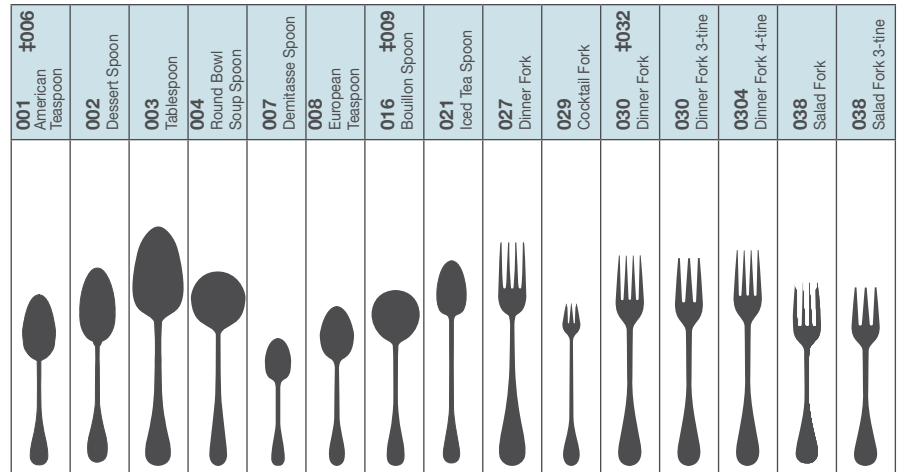

BRANDWARE® 18/0 AVAILABILITY GUIDE

Flatware Abbreviation Key: **F.H.** – Flat Handle, **Fl. Bl.** – Fluted Blade, **S.H.** – Solid Handle, **Ser. Bl.** – Serrated Blade, **Pnc.** – Pinched, **Bol.** – Bolster, **Pl. Bl.** – Plain Blade, **H.H.** – Hollow Handle

Refer to page 161 for custom stamping information.

* Sold in master case quantities only

‡ EcoWare™ number

	001 American Teaspoon	002 Dessert Spoon	003 Tablespoon	004 Round Bowl Soup Spoon	007 Demitasse Spoon	008 European Teaspoon	016 Bouillon Spoon	021 Iced Tea Spoon	027 Dinner Fork	029 Cocktail Fork	030 Dinner Fork	030 Dinner Fork 3-tine	030 Dinner Fork 4-tine	038 Salad Fork	038 Salad Fork 3-tine
Cascade™ 165 Design Patented	6 1/8	7 1/4					6 1/8	7 7/8		5 7/8	7 3/8			6 3/8	
Colony 136	6 1/8	7 1/4					6	8 3/8			7 3/8			6 7/8	
Cookout™ 202	6 5/8	7 1/8							8 1/8			6 5/8			
Coral 127	6 1/4	6 7/8	8 3/8				6 1/4	7 1/2		6	7 5/8			7	
EcoWare 697 Design Patented	5 3/8 ‡						5 1/8 ‡				5 7/8 ‡				
Freedom 132	6	7 1/8					6	7 3/4		5 3/8	7 7/8		7 1/2	6 3/8	
Harbour 130	6 1/4	7 1/4	8 5/8		4 3/4		6 1/8	8 3/8		5 3/4	7 3/8			6 1/2	
Huron 162	6 1/8		8 1/4	6 7/8	4 1/4				7 3/8					6 3/8	
Hvy. Wt. Dominion 147	5 3/4						5 7/8	8		5 1/2	7 1/8				
Hvy. Wt. Windsor 141	5 3/4	6 7/8		6 3/4			5 7/8	8			7 1/8				
Kendra™ 149	6 3/8						6 3/8	7 3/8			7 3/8				
Linda 134	6	7					5 7/8				7 3/8			6 1/8	
McIntosh® 164	6 1/2			7 1/2			5 7/8	7 1/2	7 7/8		7 1/2			7 3/4	
Med. Wt. Baguette 154	6 1/4	6 7/8					6 1/8	7 5/8			7 1/4			6 1/4	
Med. Wt. Classic Rim 139	6	6 7/8		6 5/8			5 5/8	7 7/8		5 1/2	7			6 1/8	
Med. Wt. Dominion* 657	5 3/4	6 7/8	7 5/8				5 7/8	8		5 3/8	7 1/8			6 1/8	
Med. Wt. Geneva 160	6	7	8		4 3/8		6	7 5/8		6	7 1/2			7	
Med. Wt. Windsor* 651	5 3/4	6 7/8	7 5/8		4 1/4		5 7/8	8		5 3/8	7 1/8			6 1/8	
Regency 135	5 5/8	7 1/8	8 1/2				5 3/4	7 7/8		5 1/2	7 1/2				
Riva 148	6 1/8	7 1/4					6	7 3/4		5 5/8	7 3/8			6 7/8	
Salem 138	6 1/4	6 7/8			4 1/2		6	7 3/8		5 7/8	7 1/2			6 1/2	
Wellington 145	6 3/8	7 1/4	8 1/8		4 3/4	5 3/4	7 5/8	7 1/2		5 7/8	7 1/2			6 1/2	
Windsor Grandeur 143	6	7					6	7 3/8	7 7/8		6 3/8			6	

*Master case quantities only

*Master case quantities only