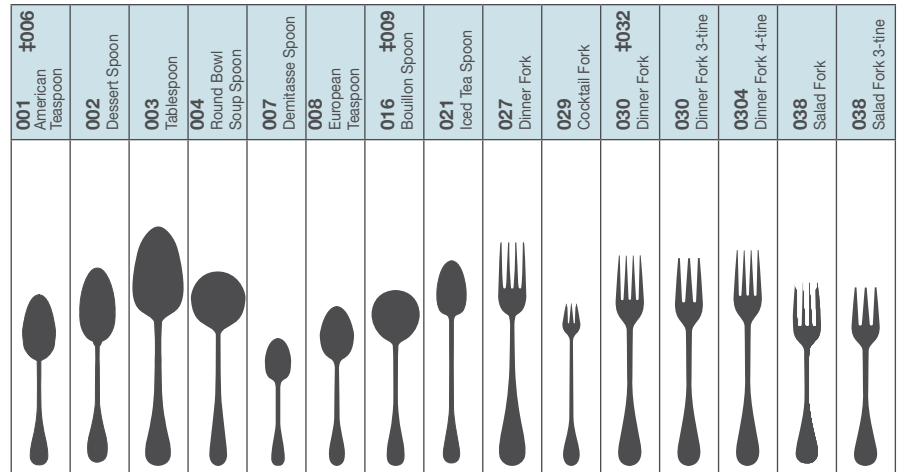

BRANDWARE® 18/0 AVAILABILITY GUIDE

Flatware Abbreviation Key: **F.H.** – Flat Handle, **Fl. Bl.** – Fluted Blade, **S.H.** – Solid Handle, **Ser. Bl.** – Serrated Blade, **Pnc.** – Pinched, **Bol.** – Bolster, **Pl. Bl.** – Plain Blade, **H.H.** – Hollow Handle

Refer to page 161
for custom stamping
information.

* Sold in master case
quantities only

‡ EcoWare™ number

	001 American Teaspoon	002 Dessert Spoon	003 Tablespoon	004 Round Bowl Soup Spoon	007 Demitasse Spoon	008 European Teaspoon	016 Bouillon Spoon	021 Iced Tea Spoon	027 Dinner Fork	029 Cocktail Fork	030 Dinner Fork	030 Dinner Fork 3-tine	0304 Dinner Fork 4-tine	038 Salad Fork	038 Salad Fork 3-tine
Cascade™ 165 Design Patented	6 1/8	7 1/4					6 1/8	7 7/8		5 7/8	7 3/8			6 3/8	
Colony 136	6 1/8	7 1/4					6	8 3/8			7 3/8			6 7/8	
Cookout™ 202	6 5/8	7 1/8							8 1/8			6 5/8			
Coral 127	6 1/4	6 7/8	8 3/8				6 1/4	7 1/2		6	7 5/8			7	
EcoWare 697 Design Patented	5 3/8 ‡						5 1/8 ‡				5 7/8 ‡				
Freedom 132	6	7 1/8					6	7 3/4		5 3/8	7 7/8		7 1/2	6 3/8	
Harbour 130	6 1/4	7 1/4	8 5/8		4 3/4		6 1/8	8 3/8		5 3/4	7 3/8			6 1/2	
Huron 162	6 1/8		8 1/4	6 7/8	4 1/4				7 3/8					6 3/8	
Hvy. Wt. Dominion 147	5 3/4						5 7/8	8		5 1/2	7 1/8				
Hvy. Wt. Windsor 141	5 3/4	6 7/8		6 3/4			5 7/8	8			7 1/8				
Kendra™ 149	6 3/8						6 3/8	7 3/8			7 3/8				
Linda 134	6	7					5 7/8				7 3/8			6 1/8	
McIntosh® 164	6 1/2			7 1/2			5 7/8	7 1/2	7 7/8		7 1/2			7 3/4	
Med. Wt. Baguette 154	6 1/4	6 7/8					6 1/8	7 5/8			7 1/4			6 1/4	
Med. Wt. Classic Rim 139	6	6 7/8		6 5/8			5 5/8	7 7/8		5 1/2	7			6 1/8	
Med. Wt. Dominion* 657	5 3/4	6 7/8	7 5/8				5 7/8	8		5 3/8	7 1/8			6 1/8	
Med. Wt. Geneva 160	6	7	8		4 3/8		6	7 5/8		6	7 1/2			7	
Med. Wt. Windsor* 651	5 3/4	6 7/8	7 5/8		4 1/4		5 7/8	8		5 3/8	7 1/8			6 1/8	
Regency 135	5 5/8	7 1/8	8 1/2				5 3/4	7 7/8		5 1/2	7 1/2				
Riva 148	6 1/8	7 1/4					6	7 3/4		5 5/8	7 3/8			6 7/8	
Salem 138	6 1/4	6 7/8			4 1/2		6	7 3/8		5 7/8	7 1/2			6 1/2	
Wellington 145	6 3/8	7 1/4	8 1/8		4 3/4	5 3/4	7 5/8	7 1/2		5 7/8	7 1/2			6 1/2	
Windsor Grandeur 143	6	7					6	7 3/8	7 7/8		6 3/8			6	

*Master case
quantities only

*Master case
quantities only

Stainless Steel