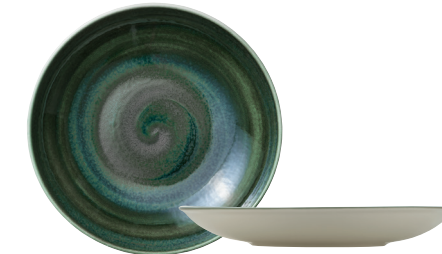

H&S Plate Deep Round Coupe
11", 62.5 oz
Item No: 801132841000103
Case Pack: 6 pieces