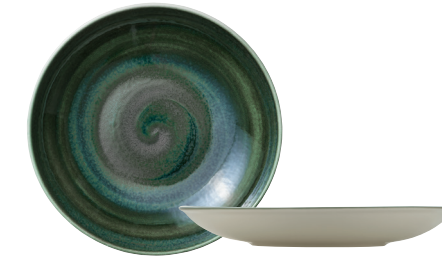

H&S Plate Deep Round Coupe
11", 62.5 oz
Item No: 801132841000103
Case Pack: 6 pieces