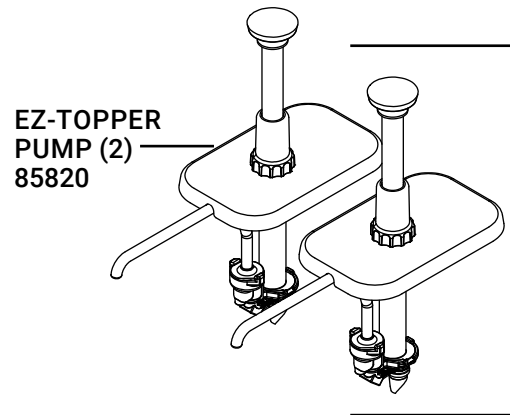

## 84969 EZ-Topper Tall, Twin hot fudge & caramel

Complete View for Reference

EZ-TOPPER  
PUMP (2)  
85820

POUCH  
SUPPORT (2)  
85819

WARMER  
BASE  
84968

includes  
Hershey's  
Hot Fudge  
& Caramel decal

HEAD TUBE  
82017

HEAD INSERT  
82018

SPRING  
82016

WASHER  
82015

PISTON  
82013

SEAL ASSEMBLY  
83003

LID  
85829

CYLINDER  
ASSEMBLY  
82362

DISCHARGE  
TUBE ASSEMBLY  
85827

GASKET 88554

O-RING 05127

CONNECTOR  
VALVE BODY  
82635