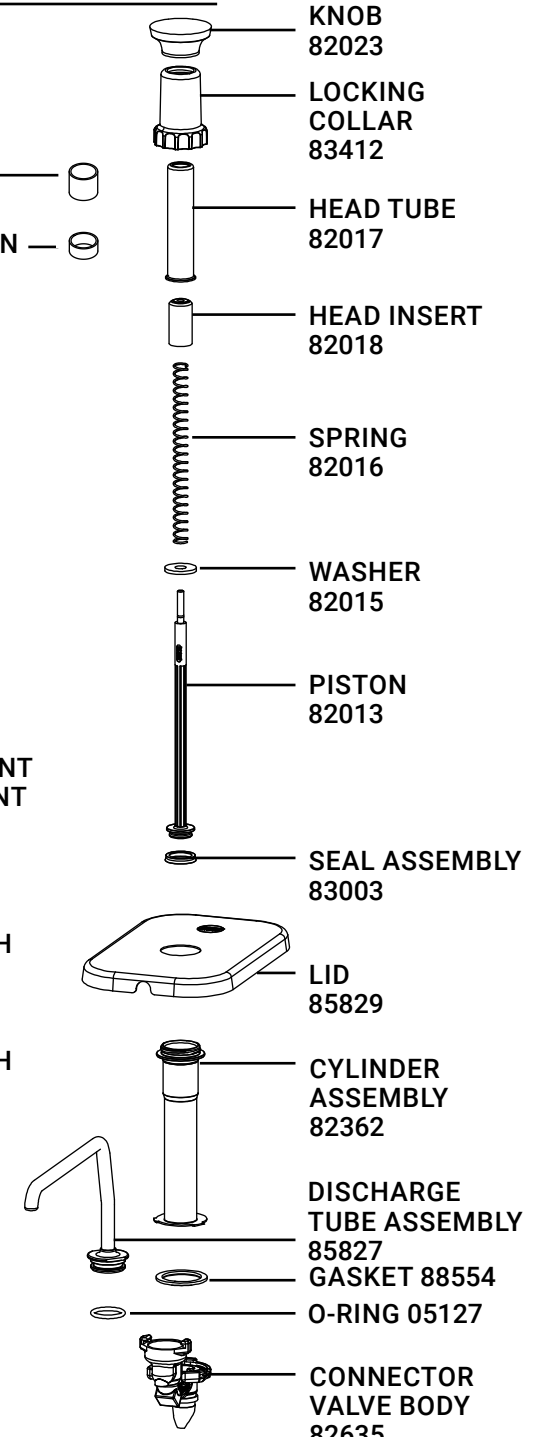

KNOB
82023

LOCKING
COLLAR
83412

HEAD TUBE
82017

HEAD INSERT
82018

SPRING
82016

WASHER
82015

PISTON
82013

SEAL ASSEMBLY
83003

LID
85829

CYLINDER
ASSEMBLY
82362

DISCHARGE
TUBE ASSEMBLY
85827

GASKET 88554

O-RING 05127

CONNECTOR
VALVE BODY
82635