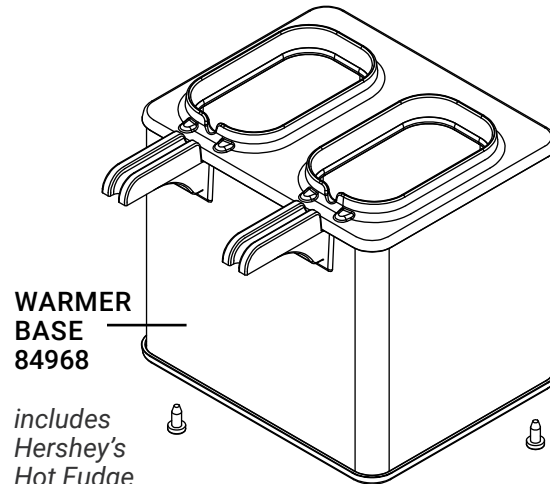

## 84969 EZ-Topper Tall, Twin hot fudge & caramel

Complete View for Reference

EZ-TOPPER  
PUMP (2)  
85820

POUCH  
SUPPORT (2)  
85819

WARMER  
BASE  
84968

includes  
Hershey's  
Hot Fudge  
& Caramel decal