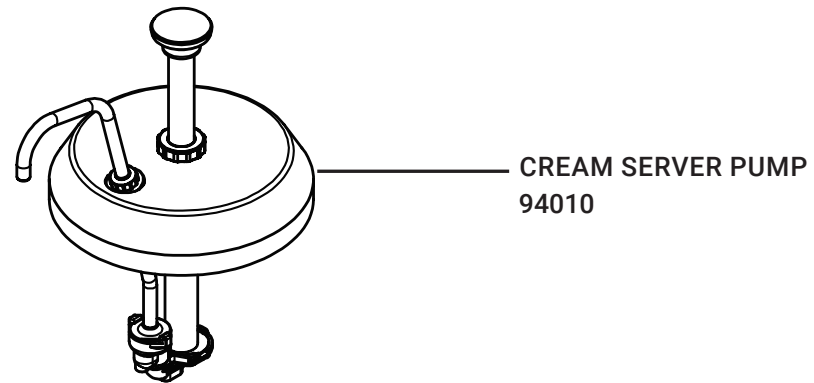

## 94000 Cream Server

*Complete View for Reference*

CREAM SERVER PUMP  
94010

JAR  
94009

UNIVERSAL ICE PACK  
100515

BASE ONLY FOR CREAM SERVER  
94030-P

RUBBER FEET (4)  
81058