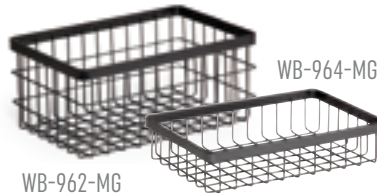

MTS-20S-MG	6.25" Square 3-Tier Merchandiser Stand, 20.5" tall (fits WB-662, WB-664, WB-662WD, WB-664WD)	15.9 cm, 52.1 cm	1 ea.
MTS-20M-MG	9.25" x 6.25" Rect. 3-Tier Merchandiser Stand, 20.5" tall (fits WB-962, WB-964, WB-962WD, WB-964WD)	23.5 cm x 15.9 cm, 52.1 cm	1 ea.
MTS-20L-MG	12" x 9.25" Rect. 3-Tier Merchandiser Stand, 20.5" tall (fits WB-962, WB-964, WB-1292, WB-1294, WB-962WD, WB-964WD, WB-1292WD, WB-1294WD)	30.5 cm x 23.5 cm, 52.1 cm	1 ea.

..... AVAILABLE WOOD COLORS

-W WALNUT w/Metal Brackets
-UR URBAN RUSTIC No Brackets
-GA GRAY ASH No Brackets

6" x 6"

9" x 6"

12" x 9"

Wire Countertop Baskets & Organizers

WB-662-MG	6" Square Basket, 2" tall (fits MTS-20S)	15.2 cm, 5.1 cm	1 ea.
WB-664-MG	6" Square Basket, 4" tall (fits MTS-20S)	15.2 cm, 10.2 cm	1 ea.
WB-962-MG	9" x 6" Rect. Basket, 2" tall (fits MTS-20M, MTS-20L)	22.9 cm x 15.2 cm, 5.1 cm	1 ea.
WB-964-MG	9" x 6" Rect. Basket, 4" tall (fits MTS-20M, MTS-20L)	22.9 cm x 15.2 cm, 10.2 cm	1 ea.
WB-1292-MG	12" x 9" Rect. Basket, 2" tall (fits MTS-20L)	30.5 cm x 22.9 cm, 5.1 cm	1 ea.
WB-1294-MG	12" x 9" Rect. Basket, 4" tall (fits MTS-20L)	30.5 cm x 22.9 cm, 10.2 cm	1 ea.