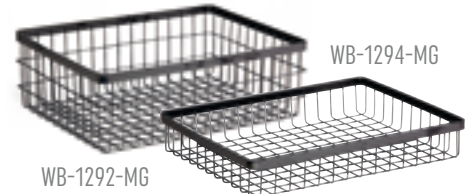

BASKETS AND BOXES SOLD SEPARATELY

FITS 12" X 9" OR (2) 9" X 6"

MTS-20L-MG

FITS 9" X 6"

MTS-20M-MG

FITS 6" X 6"

MTS-20S-MG

3-Tier Merchandiser Stands

MTS-20S-MG	6.25" Square 3-Tier Merchandiser Stand, 20.5" tall (fits WB-662, WB-664, WB-662WD, WB-664WD)	15.9 cm, 52.1 cm	1 ea.
MTS-20M-MG	9.25" x 6.25" Rect. 3-Tier Merchandiser Stand, 20.5" tall (fits WB-962, WB-964, WB-962WD, WB-964WD)	23.5 cm x 15.9 cm, 52.1 cm	1 ea.
MTS-20L-MG	12" x 9.25" Rect. 3-Tier Merchandiser Stand, 20.5" tall (fits WB-962, WB-964, WB-1292, WB-1294, WB-962WD, WB-964WD, WB-1292WD, WB-1294WD)	30.5 cm x 23.5 cm, 52.1 cm	1 ea.

..... AVAILABLE WOOD COLORS

-W WALNUT w/Metal Brackets
-UR URBAN RUSTIC No Brackets
-GA GRAY ASH No Brackets

6" x 6"

9" x 6"

12" x 9"

Wire Countertop Baskets & Organizers

WB-662-MG	6" Square Basket, 2" tall (fits MTS-20S)	15.2 cm, 5.1 cm	1 ea.
WB-664-MG	6" Square Basket, 4" tall (fits MTS-20S)	15.2 cm, 10.2 cm	1 ea.
WB-962-MG	9" x 6" Rect. Basket, 2" tall (fits MTS-20M, MTS-20L)	22.9 cm x 15.2 cm, 5.1 cm	1 ea.
WB-964-MG	9" x 6" Rect. Basket, 4" tall (fits MTS-20M, MTS-20L)	22.9 cm x 15.2 cm, 10.2 cm	1 ea.
WB-1292-MG	12" x 9" Rect. Basket, 2" tall (fits MTS-20L)	30.5 cm x 22.9 cm, 5.1 cm	1 ea.
WB-1294-MG	12" x 9" Rect. Basket, 4" tall (fits MTS-20L)	30.5 cm x 22.9 cm, 10.2 cm	1 ea.