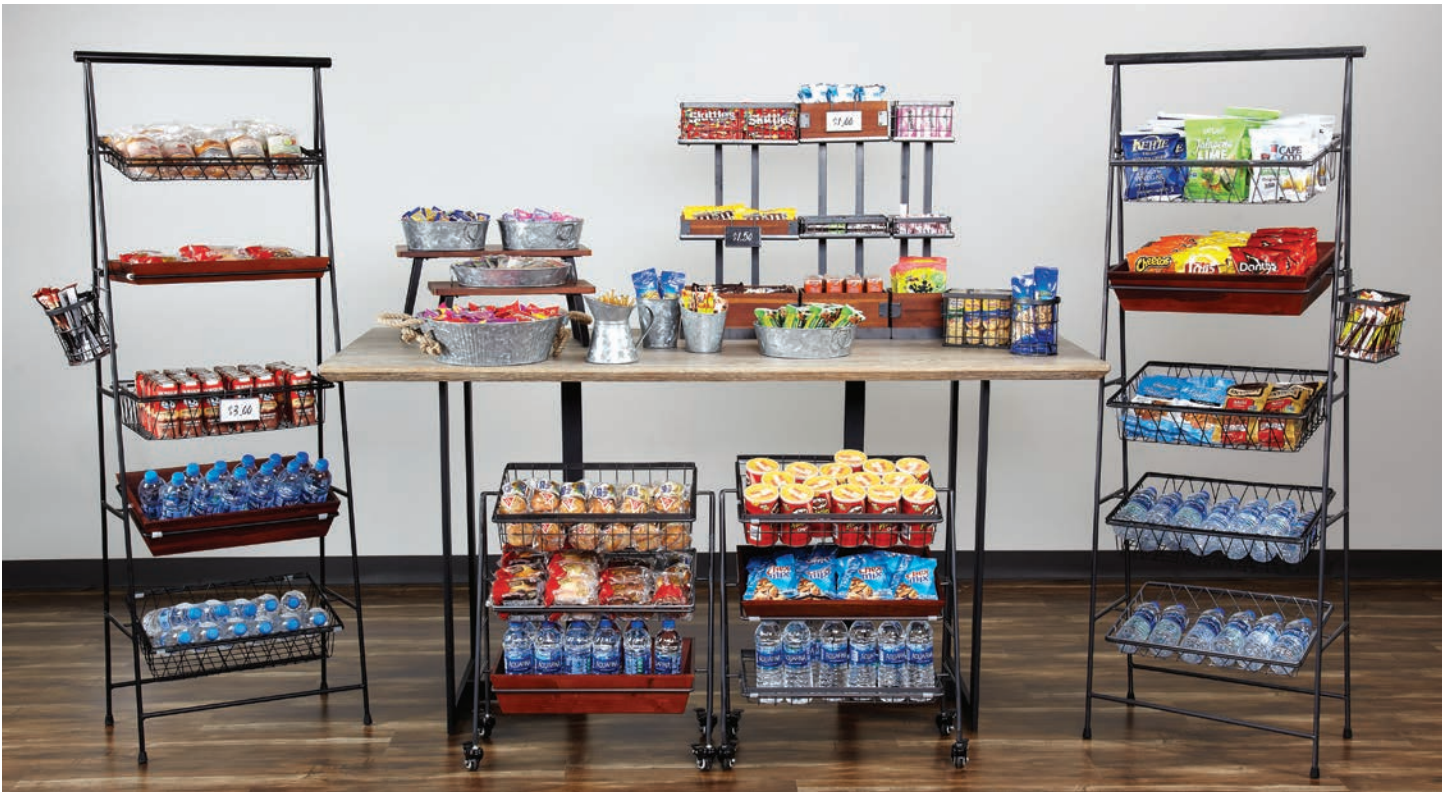

5-Tier Stand and Wire Baskets

- 23.5" x 14", 64" tall 5-tier stand, 1 ea. IR-906
- 18" x 12", 2" deep wire basket, 1 ea. IR-903
- 18" x 12", 4" deep wire basket, 1 ea. IR-904

3-Tier Stand w/Wheels and Wire Baskets

- 21.5" x 12.25", 25.75" tall 3-tier stand IR-2010-MG
- 17.75" x 11.25", 2" deep wire basket WB-1812-MG
- 17.75" x 11.25", 4" deep wire basket WB-1814-MG