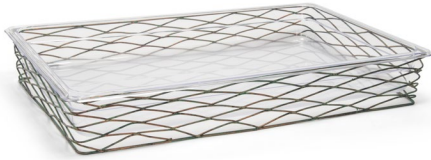

Shallow Housings & Pans

Patina Housing/Pan Set Shallow
20.75 x 12.75 x 2.75
Pack 2
BHO060PTI20
Page 231

Coppered Link Housing/Pan Set, Shallow
20.75 x 12.75 x 2.75
Pack 2
BHO060GOI20
Page 226

Palm Wood Holder/Pan Set, Shallow
21 x 13 x 3.75
Pack 2
BHO069PWW20
Page 240

Bamboo Holder/Pan Set, Shallow
21 x 13 x 3.75
Pack 2
BHO068BBB20
Page 237

Patina Housing, Shallow
19.75 x 12 x 2.75
Pack 2
BHO050PTI20
Page 231

Coppered Link Housing, Shallow
19.75 x 12 x 2.75
Pack 2
BHO050GOI20
Page 226

Palm Wood Holder
21 x 13 x 3.75
Pack 2
BHO064PWW20
Page 240

Bamboo Holder
21 x 13 x 3.75
Pack 2
BHO063BBB20
Page 237

Drinkwise® Pan, Shallow
20.75 x 12.75 x 2.5, 8 qt
Pack 2
BHO053CLT20

Drinkwise® Pan, Shallow
20.75 x 12.75 x 2.5, 8 qt
Pack 2
BHO053CLT20