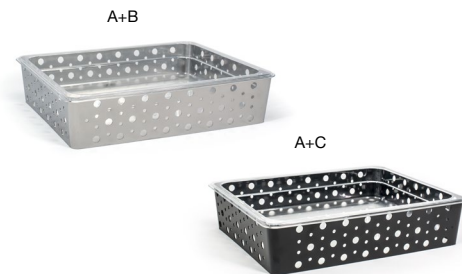

- **A 1/2 Size Pan - Shallow** 13 x 10.5 x 2.5 in, 4 qt | 32.8 x 26.4 x 6.4 cm, 3.8 L pack 4 **BHO097CLT21**
- **B 1/2 Size Dots Housing - Shallow - Silver** 12.25 x 10 x 2.75 in | 30.8 x 25.2 x 7.2 cm pack 2 **BHO115BCI20**
- **A+B 1/2 Size Dots Housing/Pan Set - Shallow - Silver** 13 x 10.5 x 2.75 in, 4 qt | 32.8 x 26.4 x 7.2 cm, 3.8 L pack 2 **BHO117BCI20**
- **C 1/2 Size Dots Housing - Shallow - Matte Black** 12.25 x 10 x 2.75 in | 30.8 x 25.2 x 7.2 cm pack 2 **BHO115BKI20**
- **A+C 1/2 Size Dots Housing/Pan Set - Shallow - Matte Black** 13 x 10.5 x 2.75 in, 4 qt | 32.8 x 26.4 x 7.2 cm, 3.8 L pack 2 **BHO117BKI20**