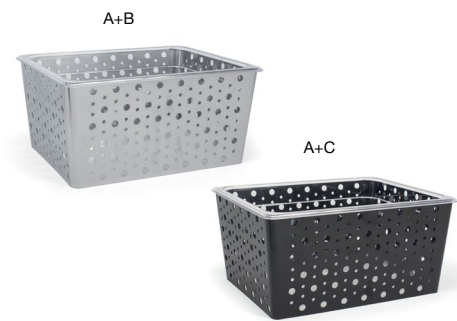

reversible!

Two Brands, One WOW Experience

DOTS

matte black & silver

Featuring circular cutouts, the Dots collection offers a stylish solution for all serving areas. Pair these durable risers with copper string lights for a modern look to enhance your culinary displays.

DURABLE | STACKABLE | EASY-CARE

Dots Risers - Set of 4 - Silver
 (1) 8.5 dia x 12 in | (1) 21.3 dia x 30.5 cm
 (1) 8 dia x 8 in | (1) 20.2 dia x 20.6 cm
 (2) 7.5 dia x 4.25 in | (2) 19.2 dia x 10.6 cm
 pack 2
BRI004BCI20

Shown with:
13" Round
Harmony™ Platter
DOS026WHP21
 See on page 109

Shown with:
14" Round Tempered
Glass Board - Smoke
BHO058SMG20
 See on page 242

Dots Risers - Set of 4 - Matte Black
 (1) 8.5 dia x 12 in | (1) 21.3 dia x 30.5 cm
 (1) 8 dia x 8 in | (1) 20.2 dia x 20.6 cm
 (2) 7.5 dia x 4.25 in | (2) 19.2 dia x 10.6 cm
 pack 2
BRI004BKI20

- A Full Size Pan - Deep** 20.75 x 13 x 5.75 in, 18.75 qt | 52.8 x 32.8 x 14.6 cm, 17.7 L pack 2 **BHO052CLT20**
- B Full Size Dots Housing - Deep - Silver** 19.75 x 12.25 x 6 in | 50.4 x 30.8 x 15.2 cm pack 2 **BHO065BCI20**
- A+B Full Size Dots Housing/Pan Set - Deep - Silver** 20.75 x 13 x 6 in, 18.75 qt | 52.8 x 32.8 x 15.2 cm, 17.7 L pack 2 **BHO070BCI20**
- C Full Size Dots Housing - Deep - Matte Black** 19.75 x 12.25 x 6 in | 50.4 x 30.8 x 15.2 cm pack 2 **BHO065BKI20**
- A+C Full Size Dots Housing/Pan Set - Deep - Matte Black** 20.75 x 13 x 6 in, 18.75 qt | 52.8 x 32.8 x 15.2 cm, 17.7 L pack 2 **BHO070BKI20**