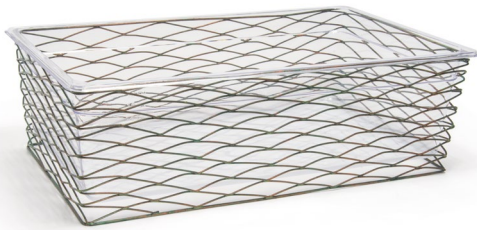

reversible!

Two Brands, One WOW Experience

PATINA

patina

Explore Patina Wireware™, made of fused, hand-painted iron with an earthy emerald hue. Versatile shapes, exceptional durability, and essential sizes in a woven pattern make it ideal for all settings.

LIGHTWEIGHT & DURABLE | MAXIMIZES SPACE | MULTIFUNCTIONAL

Patina Risers - Set of 3
 (1) 7 dia x 8 in | (1) 18 dia x 20.2 cm
 (2) 6.5 dia x 4 in | (2) 16.5 dia x 10.2 cm
 pack 2
BRI003PTI20

A 13" Patina Risers - Set of 2 pack 1 **BRI011PTI28**
 6.5 sq x 13 in | 16.8 sq x 33 cm
B Acrylic Display Drawer pack 2 **BHO079CLT20**
 13.5 x 6 sq in | 34.3 x 15.5 sq cm
A+B Patina Housing/Drawer Set pack 2 **BHO083PTI20**
 13.75 x 6.5 x 6.5 in | 35 x 16.8 x 16.8 cm
Replacement Flat Silicone Strip - Bag of 2
BHO107CLT88

A+B

A Full Size Pan - Deep pack 2 **BHO052CLT20**
 20.75 x 13 x 5.75 in, 18.75 qt | 52.8 x 32.8 x 14.6 cm, 17.7 L
B Full Size Patina Housing - Deep pack 2 **BHO049PTI20**
 19.75 x 12.25 x 6 in | 50.4 x 30.8 x 15.2 cm
A+B Full Size Patina Housing/Pan Set - Deep pack 2 **BHO059PTI20**
 20.75 x 13 x 6 in, 18.75 qt | 52.8 x 32.8 x 15.2 cm, 17.7 L

A+B

A 1/2 Size Pan - Deep pack 4 **BHO096CLT21**
 13 x 10.5 x 5.75 in, 9.25 qt | 32.8 x 26.4 x 14.6 cm, 8.7 L
B 1/2 Size Patina Housing - Deep pack 2 **BHO094PTI20**
 12.25 x 10 x 6 in | 30.8 x 25.2 x 15.2 cm
A+B 1/2 Size Patina Housing/Pan Set - Deep pack 2 **BHO112PTI20**
 13 x 10.5 x 6 in, 9.25 qt | 32.8 x 26.4 x 15.2 cm, 8.7 L