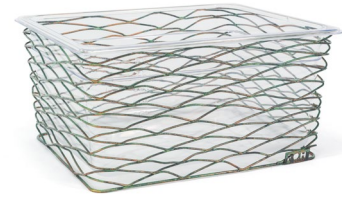

reversible!

Two Brands, One WOW Experience

PATINA

patina

Explore Patina Wireware™, made of fused, hand-painted iron with an earthy emerald hue. Versatile shapes, exceptional durability, and essential sizes in a woven pattern make it ideal for all settings.

LIGHTWEIGHT & DURABLE | MAXIMIZES SPACE | MULTIFUNCTIONAL

Patina Risers - Set of 3
 (1) 7 dia x 8 in | (1) 18 dia x 20.2 cm
 (2) 6.5 dia x 4 in | (2) 16.5 dia x 10.2 cm
 pack 2
BRI003PTI20

A 13" Patina Risers - Set of 2 pack 1 **BRI011PTI28**
 6.5 sq x 13 in | 16.8 sq x 33 cm
B Acrylic Display Drawer pack 2 **BHO079CLT20**
 13.5 x 6 sq in | 34.3 x 15.5 sq cm
A+B Patina Housing/Drawer Set pack 2 **BHO083PTI20**
 13.75 x 6.5 x 6.5 in | 35 x 16.8 x 16.8 cm
Replacement Flat Silicone Strip - Bag of 2
BHO107CLT88

A+B

A Full Size Pan - Deep pack 2 **BHO052CLT20**
 20.75 x 13 x 5.75 in, 18.75 qt | 52.8 x 32.8 x 14.6 cm, 17.7 L
B Full Size Patina Housing - Deep pack 2 **BHO049PTI20**
 19.75 x 12.25 x 6 in | 50.4 x 30.8 x 15.2 cm
A+B Full Size Patina Housing/Pan Set - Deep pack 2 **BHO059PTI20**
 20.75 x 13 x 6 in, 18.75 qt | 52.8 x 32.8 x 15.2 cm, 17.7 L

A+B

A 1/2 Size Pan - Deep pack 4 **BHO096CLT21**
 13 x 10.5 x 5.75 in, 9.25 qt | 32.8 x 26.4 x 14.6 cm, 8.7 L
B 1/2 Size Patina Housing - Deep pack 2 **BHO094PTI20**
 12.25 x 10 x 6 in | 30.8 x 25.2 x 15.2 cm
A+B 1/2 Size Patina Housing/Pan Set - Deep pack 2 **BHO112PTI20**
 13 x 10.5 x 6 in, 9.25 qt | 32.8 x 26.4 x 15.2 cm, 8.7 L