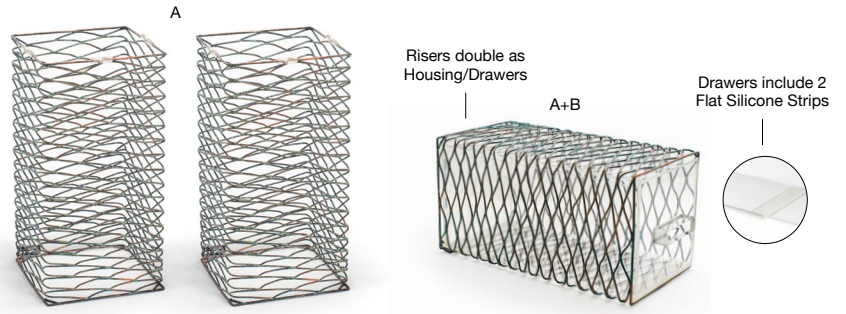

reversible!

Two Brands, One WOW Experience

PATINA

patina

Explore Patina Wireware™, made of fused, hand-painted iron with an earthy emerald hue. Versatile shapes, exceptional durability, and essential sizes in a woven pattern make it ideal for all settings.

LIGHTWEIGHT & DURABLE | MAXIMIZES SPACE | MULTIFUNCTIONAL

Patina Risers - Set of 3
 (1) 7 dia x 8 in | (1) 18 dia x 20.2 cm
 (2) 6.5 dia x 4 in | (2) 16.5 dia x 10.2 cm
 pack 2
BRI003PTI20

A 13" Patina Risers - Set of 2 pack 1 **BRI011PTI28**
 6.5 sq x 13 in | 16.8 sq x 33 cm
B Acrylic Display Drawer pack 2 **BHO079CLT20**
 13.5 x 6 sq in | 34.3 x 15.5 sq cm
A+B Patina Housing/Drawer Set pack 2 **BHO083PTI20**
 13.75 x 6.5 x 6.5 in | 35 x 16.8 x 16.8 cm
Replacement Flat Silicone Strip - Bag of 2
BHO107CLT88

A+B

A Full Size Pan - Deep pack 2 **BHO052CLT20**
 20.75 x 13 x 5.75 in, 18.75 qt | 52.8 x 32.8 x 14.6 cm, 17.7 L
B Full Size Patina Housing - Deep pack 2 **BHO049PTI20**
 19.75 x 12.25 x 6 in | 50.4 x 30.8 x 15.2 cm
A+B Full Size Patina Housing/Pan Set - Deep pack 2 **BHO059PTI20**
 20.75 x 13 x 6 in, 18.75 qt | 52.8 x 32.8 x 15.2 cm, 17.7 L