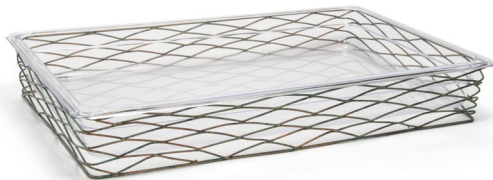

A+B

A Full Size Pan - Shallow pack 2 **BHO053CLT20**
20.75 x 13 x 2.5 in, 3.75 qt | 52.8 x 32.8 x 6.4 cm, 3.6 L
B Full Size Patina Housing - Shallow pack 2 **BHO050PTI20**
19.75 x 12.25 x 2.75 in | 50.4 x 30.8 x 7.2 cm
A+B Full Size Patina Housing/Pan Set - Shallow pack 2 **BHO060PTI20**
20.75 x 13 x 2.75 in, 3.75 qt | 52.8 x 32.8 x 7.2 cm, 3.6 L