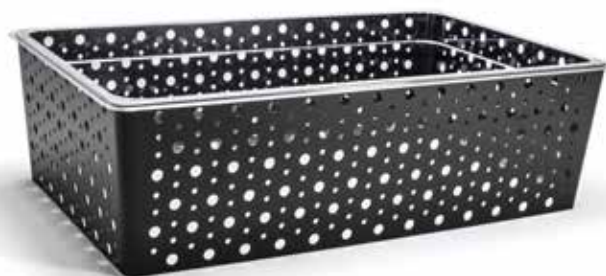

**Dots Risers - Set of 4 - Matte Black**

(2) 7.5 dia x 4.25  
(1) 8 dia x 8  
(1) 8.5 dia x 12  
Pack 2 (Total of 8 pieces)  
BRI004BK120

**Full Size Dots Housing/Pan Set - Deep - Matte Black**

20.75 x 12.75 x 6, 18qt  
Pack 2  
BHO070BK120

**Full Size Dots Housing - Deep - Matte Black**

20 x 12 x 6  
Pack 2  
BHO065BK120

**Full Size Drinkwise® Pan - Deep**

20.75 x 12.75 x 5.75, 18qt  
Pack 2  
BHO052CLT20

**Full Size Dots Housing/Pan Set - Shallow - Matte Black**

20 x 12 x 2.75, 8qt  
Pack 2  
BHO071BK120

**Full Size Dots Housing - Shallow - Matte Black**

20 x 12 x 2.75  
Pack 2  
BHO066BK120

**Full Size Drinkwise® Pan - Shallow**

20.75 x 12.75 x 5.75, 8qt  
Pack 2  
BHO053CLT20