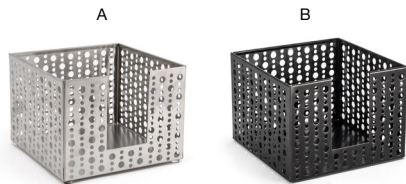

- **A**   **5.5" Square Brushed Stainless Dots Napkin Holder - Silver**   pack 4   **BHO039BSS21**
  5.5 sq x 4 in | 14 sq x 10.2 cm
- **B**   **5.5" Square Brushed Stainless Dots Napkin Holder - Matte Black**   pack 4   **BHO039BKS21**
  5.5 sq x 4 in | 14 sq x 10.2 cm