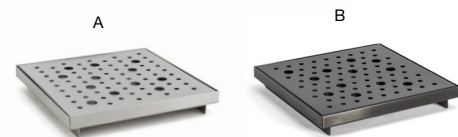

- **A**   **6" Square Brushed Stainless Footed Drip Tray - Silver**   pack 6   **BPT036BSS22**
  6 sq x 1 in | 15.3 sq x 2.4 cm
- **B**   **6" Square Brushed Stainless Footed Drip Tray - Matte Black**   pack 6   **BPT036BKS22**
  6 sq x 1 in | 15.3 sq x 2.4 cm