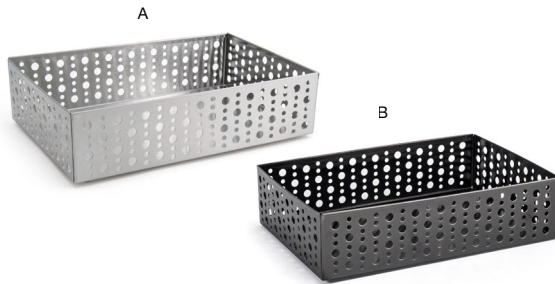

reversible!

Two Brands, One WOW Experience

DOTS

matte black & silver

Featuring circular cutouts, the Dots collection offers a stylish solution for all serving areas. Pair these durable risers with copper string lights for a modern look to enhance your culinary displays.

DURABLE | STACKABLE | EASY-CARE

- A** **1/6 Size Pan - Deep** pack 4 **BHO054CLT21**
6.75 x 6.25 x 5.75 in, 2.25 qt | 17.3 x 16 x 14.6 cm, 2.1 L
- B** **1/6 Size Dots Housing - Deep - Silver** pack 4 **BHO067BCI21**
6.25 x 5.75 x 6 in | 15.6 x 14.4 x 15.2 cm
- A+B** **1/6 Size Dots Housing/Pan Set - Deep - Silver** pack 4 **BHO072BCI21**
6.75 x 6.25 x 6 in, 2.25 qt | 17.3 x 16 x 15.2 cm, 2.1 L
- C** **Flatware Divider Insert** pack 4 **BHO077FRT21**
6.5 x 3.25 x 3.75 in | 16.3 x 8.1 x 9.5 cm
- A+B+C** **1/6 Size Dots Flatware Divider Set - Silver** pack 4 **BHO078BCI21**
6.75 x 6.25 x 6 in | 17.3 x 16 x 15.2 cm

Shown with:
Servewise® Utensils
See on page 145

- A** **9" x 6" Brushed Stainless Dots Basket - Silver** pack 4 **BHO042BSS21**
9 x 6 x 2.25 in | 23 x 15.5 x 5.7 cm
- B** **9" x 6" Brushed Stainless Dots Basket - Matte Black** pack 4 **BHO042BKS21**
9 x 6 x 2.25 in | 23 x 15.5 x 5.7 cm

Fits:
(6) 5 oz Square Glass Sampler™
ASA012CLG23
See on page 183

- A** **11" x 2.75" Brushed Stainless Dots Basket - Silver** pack 6 **BHO043BSS22**
11 x 2.75 x 1.5 in | 28 x 7 x 4 cm
- B** **11" x 2.75" Brushed Stainless Dots Basket - Matte Black** pack 6 **BHO043BKS22**
11 x 2.75 x 1.5 in | 28 x 7 x 4 cm